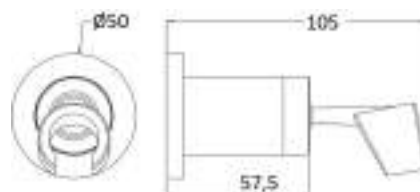

DP3041

Duplex snodato in abs

Abs adjustable wall shower support with conical connection

cod.	var.	fin.
DP3041001CR	CR	Cromo