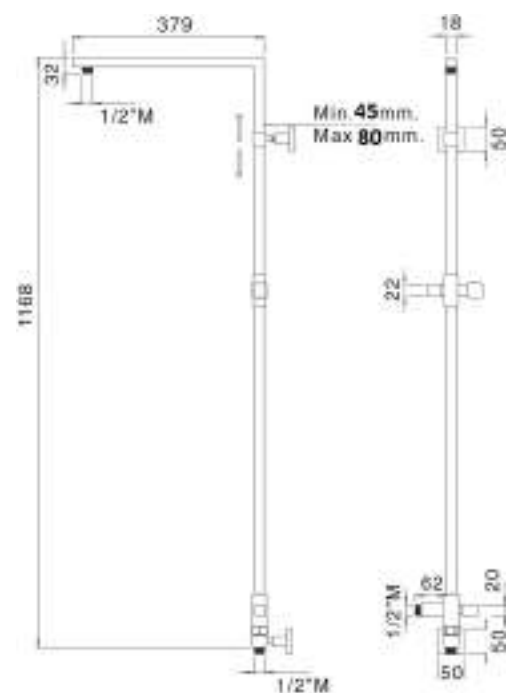

C56D

Colonna doccia in ottone cromato fissa sezione quadra 18x18 mm, con cursore ottone e supporto regolabile in altezza, deviatore, attacco per flessibile e flessibile 60 cm D/A

Fixed brass shower column size 18x18 mm with brass slider, with height-adjustable support, diverter and connection for flexible and flexible 60 cm

cod.	fin.
C56D00009CR	Cromo

Colonna doccia in ottone cromato fissa sezione quadra 18x18 mm, con cursore ottone e supporto regolabile con deviatore e attacco per flessibile, completa di soffione PARIGI SD3225 250x250 mm doccia, GLAMOUR DC5048 e flessibili cm 150 e cm 60 D/A

Fixed brass shower column size 18x18 mm with brass slider, with height-adjustable support with diverter and connection for flexible and flexible 60 cm complete with PARIGI SD3225 shower head 250x250 mm GLAMOUR DC5048 shower, double lock flexible cm 150

cod.	fin.
C56D40548CR	Cromo