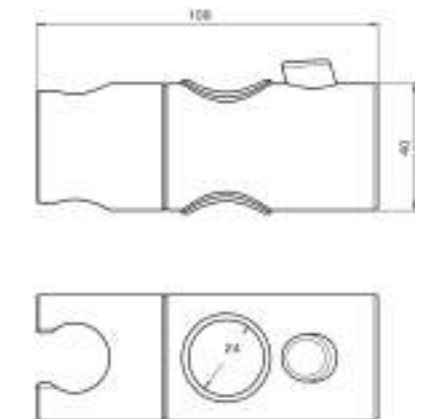

RI0057

Appendidoccia scorrevole in abs per colonna C57

Abs slider for column C57

cod.	var.	fin.
RI0030181CR	CR	Cromo

RI0059

Appendidoccia scorrevole in abs per colonna C59

Abs slider for column C59

cod.	var.	fin.
RI0030251CR	CR	Cromo

RI0044

Appendidoccia scorrevole in abs Ø 24 o 22 mm per colonne C37/C40/C15/C14/C17/C19

Abs slider Ø 24 or 22 mm for column C37/C40/C15/C14/C17/C19

cod.	var.	fin.
RI0022141CR	Ø 22 mm	Cromo
RI0024411CR	Ø 24 mm	Cromo

PS0024

Porta sapone per colonne Ø 24 mm in abs cromato

Soap holder Ø 24 mm abs chrome

cod.	var.	fin.
PS0240001CR	CR	Cromo