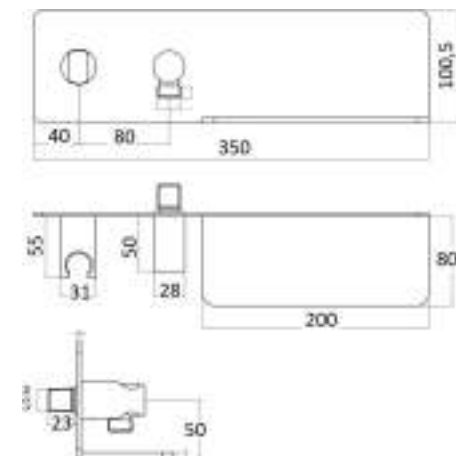

DP5510

Mensola presa acqua con supporto doccia fisso in ottone completo di doccia Artist in ottone e flessibile argento 150 cm

Brass shelf with water plug and shower support with brass Artist shower and silver matt flexible hose cm 150