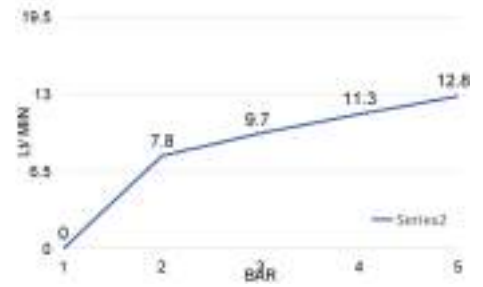

cod.	var.	fin.
SD4901003CR	246 x 142 mm	Cromo
SD4931003CR	370 x 190 mm	Cromo

BO014

Bocca a cascata per bordo vasca in acciaio, attacco 1/2 M

Stainless steel deck mounted spout for bath 1/2 M

cod.	var.	fin.
BO0014003CR	200x165 mm	Cromo