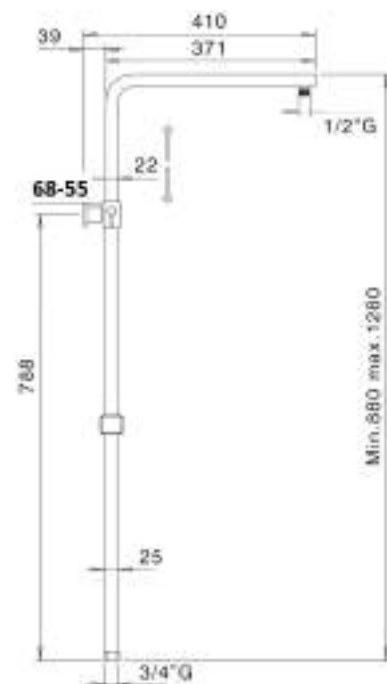

C59A

Colonna doccia in ottone cromata sezione quadrata 25x25 mm con cursore abs, regolabile in altezza, attacco 3/4 F

Brass adjustable shower column 25x25 mm with abs slider, 3/4 F connection

cod.	fin.
C59A00009CR	Cromo

Colonna doccia in ottone cromata sezione quadrata 25x25 mm con cursore abs, regolabile in altezza, attacco 3/4 F completa di soffione PARIGI SD3225 250x250 mm, doccia TRENDY DC5056 e flessibile cm 150 D/A

Brass adjustable shower column 25x25 mm with abs slider, 3/4 F connection, complete with PARIGI SD3225 shower head 250x250 mm, TRENDY shower DC5056, double lock flexible cm 150

cod.	fin.
C59A40556CR	Cromo