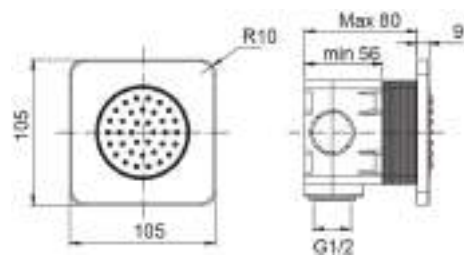

SD4054

Soffione body jet orientabile in ottone con box incluso

Adjustable body jet shower with box included