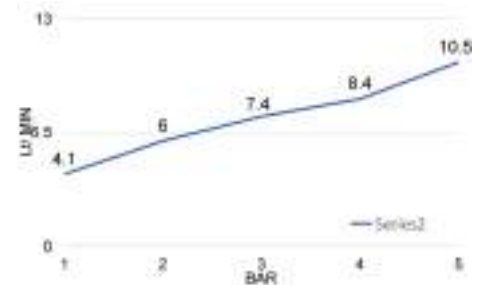

cod.	fin.
RU0013003CR	Cromo