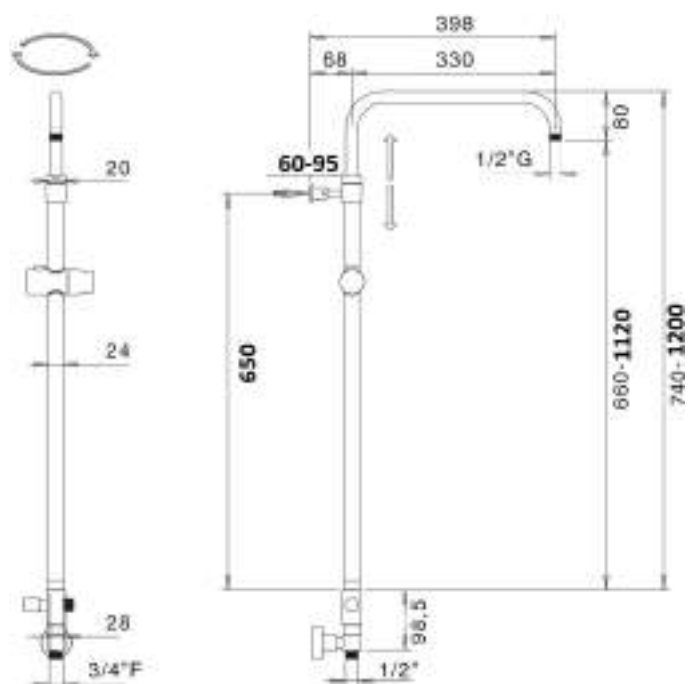

C40D

Colonna doccia in ottone cromato Ø 24 mm con cursore in abs, regolabile in altezza e orientabile, deviatore e attacco per flessibile e flessibile 60 cm

Brass adjustable shower column Ø 24 mm with abs slider and revolving arm, diverter and connection for flexible and flexible 60 cm

cod.	fin.	€
C40D00009CR	Cromo	214,00

Colonna doccia in ottone cromato Ø 24 mm con cursore in abs, regolabile in altezza e orientabile, deviatore e attacco per flessibile, completa di soffione VIENNA SD3125 Ø 250 mm, doccia ARTIST DC5055, flessibili cm 150 e cm 60 D/A

Brass adjustable shower column Ø 24 mm with abs slider and revolving arm, diverter and connection for flexible and flexible 60 cm, complete with VIENNA SD3125 Ø 250 mm shower head, ARTIST DC5055 shower, double lock flexible cm 150

cod.	fin.	€
C40D41055CR	Cromo	377,00

Colonna doccia in ottone cromato Ø 24 mm con cursore in abs, regolabile in altezza e orientabile, deviatore e attacco per flessibile, completa di soffione LINZ SD2725 Ø 250 mm, doccia ARTIST DC5055, flessibili cm 150 e cm 60 D/A

Brass adjustable shower column Ø 24 mm with abs slider and revolving arm, diverter and connection for flexible and flexible 60 cm, complete with LINZ shower head SD2725 Ø 250 mm, ARTIST shower DC5055, double lock flexible cm 150

cod.	fin.	€
C40D46955CR	Cromo	338,00