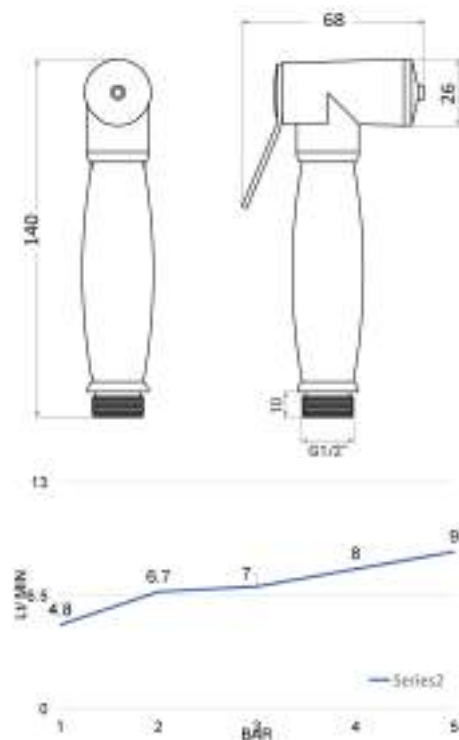

SALOMÈ F

DC5009F

Doccia shut off in ottone, con foro singolo attacco 1/2 M

Brass shut off shower single hole 1/2

M connection

cod.	fin.	pack.
DC50091F1CR	Cromo	Box

ANTEA

DC5212