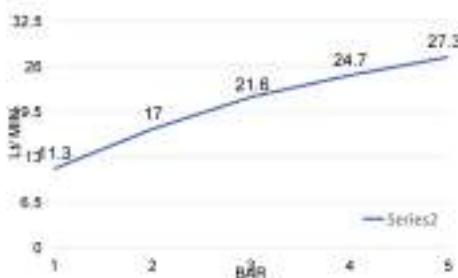

Handle 4 ceramic - Disk C antiscalc

cod.	fin.
DC50004C1CR	Cromo

MATILDE

DC5075

Doccia stile retro in ottone Impugnatura in: ottone, ceramica o moplen bianco Disco: ottone o anticalcare Attacco 1/2 M

Old fashion brass shower Available with handle in: brass, ceramic or white moplen Disk in: brass or antiscalc 1/2 M connection