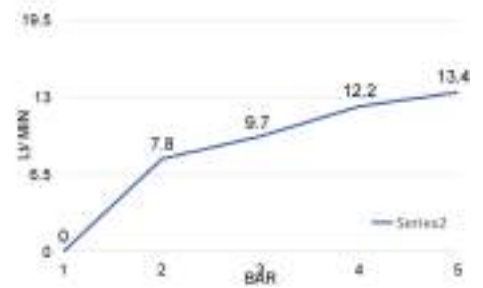

cod.	var.	fin.
BO0015003CR	200x165 mm	Cromo