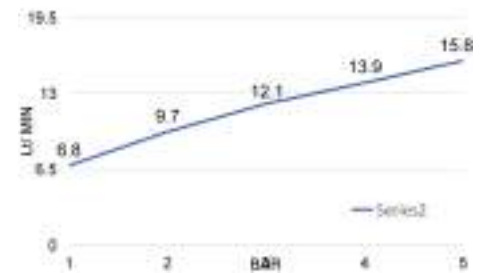

cod.	fin.
TM1Q00003CR	Cromo