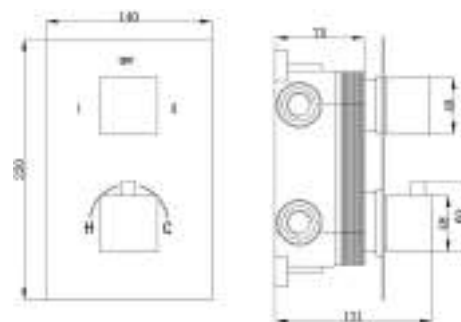

TM2VQ

Termostatico doccia incasso in ottone 2 vie, completo di scatola per facile installazione, bolla e tappi prova

Thermostatic brass concealed shower mixer 2 ways complete with easybox, level and caps for test