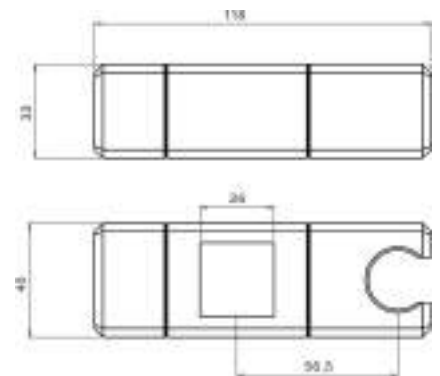

RI0057

Appendidoccia scorrevole in abs per colonna C57

Abs slider for column C57

cod.	var.	fin.
RI0030181CR	CR	Cromo

RI0059

Appendidoccia scorrevole in abs per colonna C59

Abs slider for column C59

cod.	var.	fin.
RI0030251CR	CR	Cromo

RI0044

Appendidoccia scorrevole in abs Ø 24 o 22 mm per colonne C37/C40/C15/C14/C17/C19

Abs slider Ø 24 or 22 mm for column C37/C40/C15/C14/C17/C19

cod.	var.	fin.
RI0022141CR	Ø 22 mm	Cromo
RI0024411CR	Ø 24 mm	Cromo

PS0024

Porta sapone per colonne Ø 24 mm in abs cromato

Soap holder Ø 24 mm abs chrome

cod.	var.	fin.
PS0240001CR	CR	Cromo