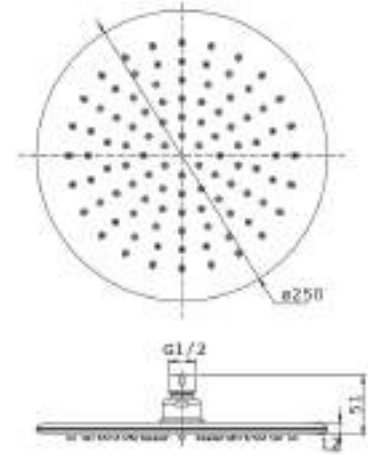

SOFIA

Soffione in acciaio con anticalcare attacco, 1/2 F completo di snodo

Antiscale stainless steel showerhead with 1/2 F adjustable connection

cod.	var.	fin.
SD5225003CR	ø 250 mm	Cromo

ATENE

Soffione in acciaio con anticalcare attacco, 1/2 F completo di snodo

Antiscale stainless steel showerhead with 1/2 F adjustable connection

cod.	var.	fin.
SD5325003CR	250X250 mm	Cromo