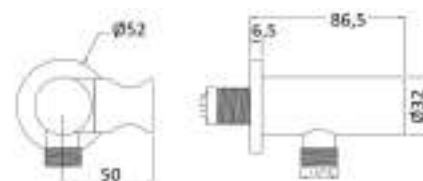

DP3070

Duplex snodato incasso in ottone serie Arte 1/2
MM

Arte brass adjustable wall shower support with
water connection 1/2 MM

cod.	var.	fin.
DP3070003CR	CR	Cromo