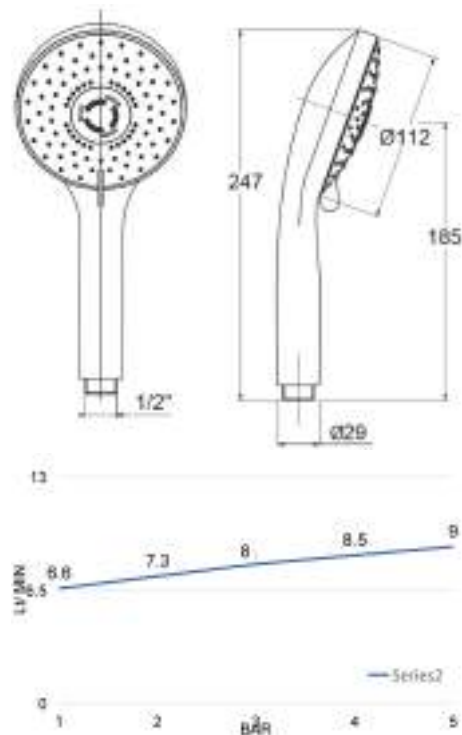

ALISSO 3

DC5067

Doccia idromassaggio anticalcare 3 getti in abs, attacco 1/2 M

Abs 3 jets hydromassage antiscala handshower, 1/2 M connection

cod.	fin.	pack.
DC5067001CR	Cromo	Bag
DC5067009BO	Bianco opaco	Box
DC5067009CR	Cromo	Box
DC5067009DO	Oro	Box
DC5067009NK	Nichel spazzolato opaco	Box
DC5067009NO	Nero opaco	Box
DC5067009NS	Nichel spazzolato	Box
DC5067009OA	Bronzo	Box
DC5067009RA	Rame	Box