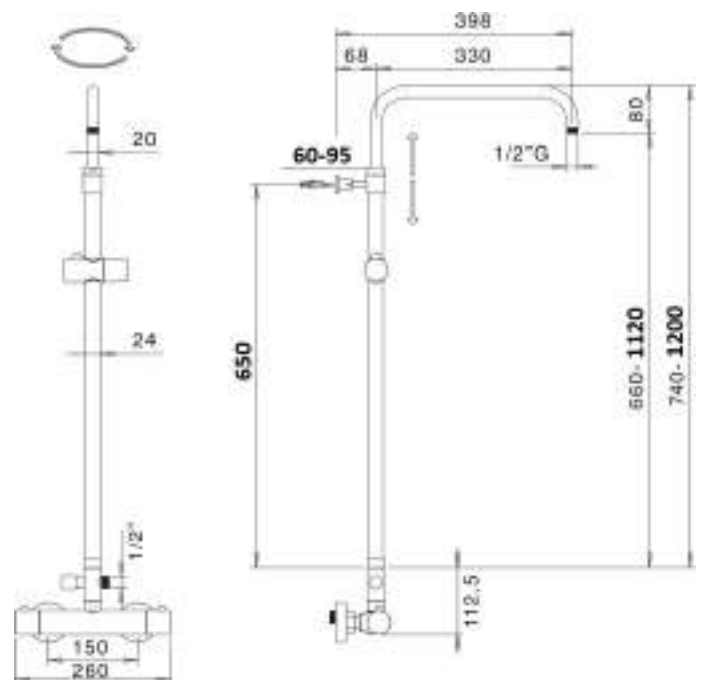

C40-TM1B

Colonna doccia in ottone Ø 24 mm con cursore in abs, regolabile in altezza e orientabile con deviatore e termostatico TM1B

Brass adjustable shower column Ø 24 mm with abs slider and revolving arm, with diverter and thermostatic TM1B

cod.	fin.	€
40M00000A0CR	Cromo	325,00

Colonna doccia in ottone cromato Ø 24 mm con cursore in abs, regolabile in altezza e orientabile, deviatore e termostatico TM1B, completa di soffione VIENNA SD3125 ø 250 mm, doccia ARTIST DC5055, flessibile cm 150 D/A

Brass adjustable shower column Ø 24 mm with abs slider and revolving arm, with diverter and thermostatic TM1B, complete with VIENNA SD3125 ø 250 mm shower head ARTIST DC5055 shower, double lock flexible cm 150

cod.	fin.	€
TM1B40105CR	Cromo	488,00

Colonna doccia in ottone cromato Ø 24 mm con cursore in abs, regolabile in altezza e orientabile, deviatore e termostatico TM1B, completa di soffione LINZ SD2725 ø 250 mm, doccia ARTIST DC5055, flessibile cm 150 D/A

Brass adjustable shower column Ø 24 mm with abs slider and revolving arm, with diverter and thermostatic TM1B, complete with LINZ shower head SD2725 ø 250 mm, ARTIST shower DC5055, double lock flexible cm 150

cod.	fin.	€
TM1B40695CR	Cromo	461,00