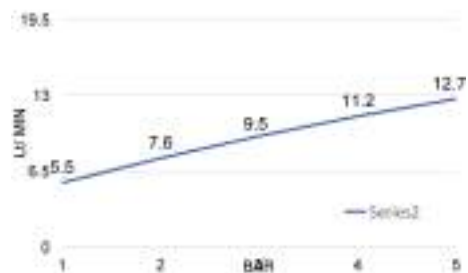

cod.	var.	fin.
SD4061001CR	Ø 90 mm	Cromo