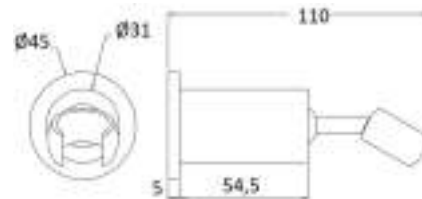

DP3051

Duplex snodato in ottone serie Arte innesto conico

Arte brass wall shower support conical connection

cod.	var.	fin.
DP3051001CR	CR	Cromo