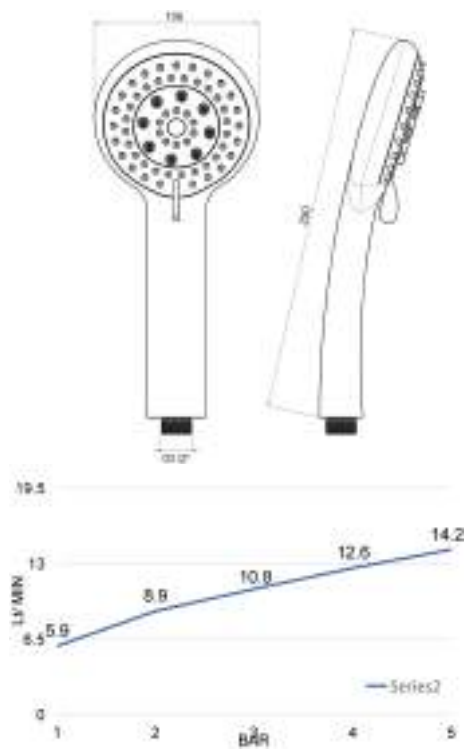

MOON

DC5218

Doccia idromassaggio anticalcare 5 getti in abs, attacco 1/2 M

Abs 5 jets hydromassage antiscale handshower 1/2 M connections

cod.	fin.	pack.
DC5218001CR	Cromo	Bag
DC5218009CR	Cromo	Box

MALAGA

DC5225