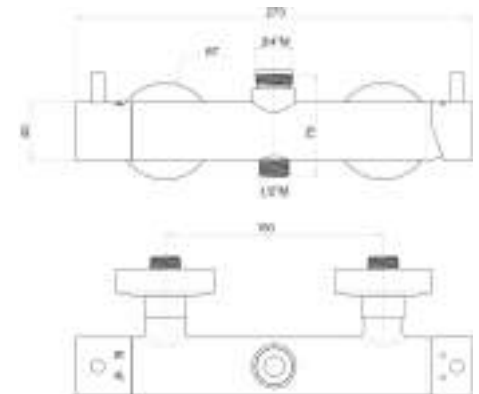

Thermostatic brass shower mixer 3/4" M upper connection

cod.	fin.
TM1Q00003CR	Cromo

MX3C

Miscelatore doccia esterno con deviatore 3/4" M x 1/2" M in ottone cartuccia Ø35 senza distributore

Brass shower mixer with diverter 3/4" M x 1/2" M Ø 35 without distributor