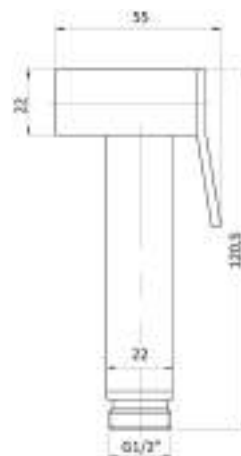

SQUARE F

DC5076F

Doccia shut off in ottone, con foro singolo attacco 1/2 M

Brass shut off shower single hole 1/2 M connection

cod.	fin.	pack.
DC50761F1CR	Cromo	Box

FERMO LEVA NEW

DC5036

Doccia shut off in abs, attacco 1/2 M