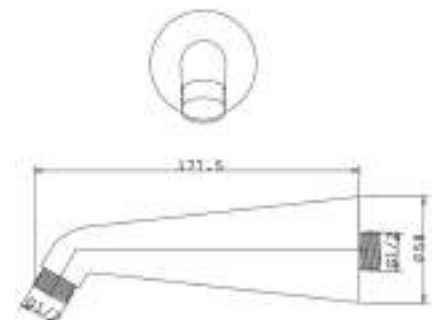

cod.	var.	fin.
BD6035003CR	180mm	Cromo

BD6065

Braccio doccia conico, attacchi 1/2" M X 1/2" M
lunghezza 180 mm

Conical shower arm, 1/2" M X 1/2" M
connections, 180 mm length

cod.	var.	fin.
BD6065003CR	180mm	Cromo