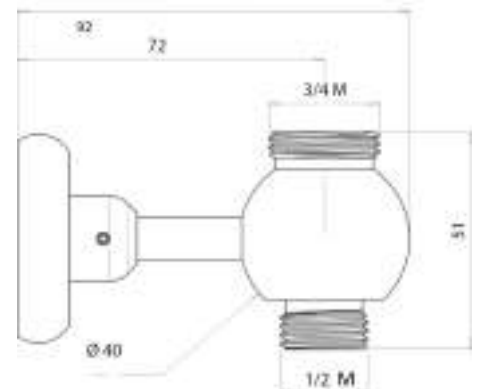

PC0034

Supporto inferiore in ottone con attacco per flessibile per colonne esterno doccia con attacco 3/4" M x 1/2" M

Old style brass lower with hose connection support for external shower, outlet connection 3/4" M x 1/2" M