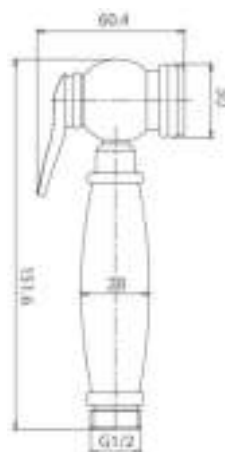

ANTEA

DC5212

Doccia shut off in ottone, attacco 1/2M

Brass shut off shower 1/2 M connection

cod.	fin.	pack.
DC5212101BO	Bianco opaco	Box
DC5212101CR	Cromo	Box
DC5212101DO	Oro	Box
DC5212101NO	Nero opaco	Box
DC5212101NS	Nichel spazzolato	Box
DC5212101OA	Bronzo	Box
DC5212101RA	Rame	Box