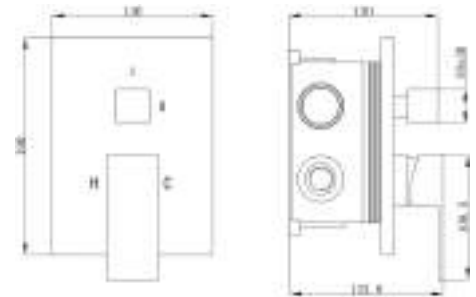

RU2VQO

Miscelatore incasso 2 vie in ottone, cartuccia $\varnothing$ 40 senza distributore completo di scatola per facile installazione, bolla e tappi prova

2 ways brass concealed shower mixer, cartridge $\varnothing$ 40 without distributor, complete with easybox, level and caps for test