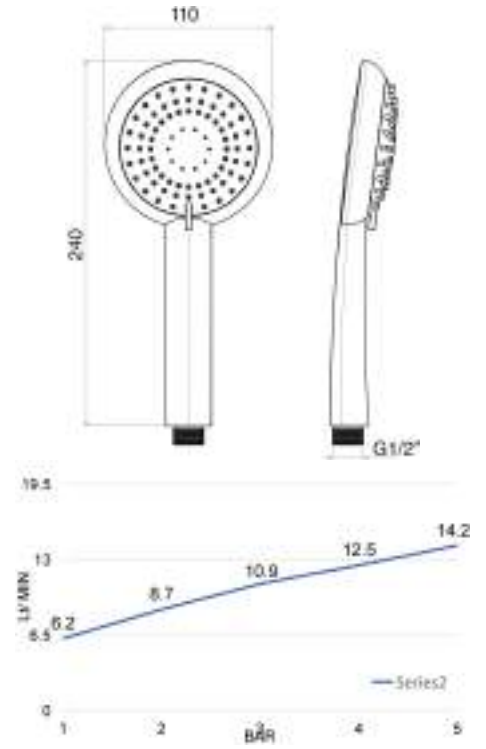

PERLA

DC5085

Doccia monogetto anticalcare in abs, con sistema risparmio acqua fino al 30% attacco 1/2 M

ABS monojet handshower Water saving system up to 30%.

cod.	fin.	pack.
DC5085001CR	Cromo	Bag
DC5085009CR	Cromo	Box