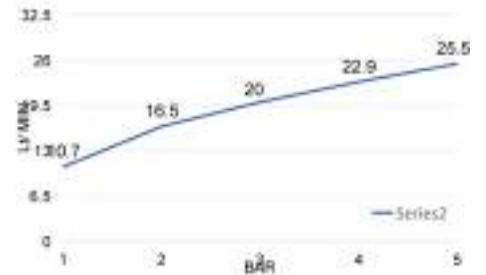

TRENDY

DC5056

Doccia monogetto anticalcare in abs, attacco 1/2 M

Abs monojet antisciale handshower 1/2 M connection

cod.	fin.	pack.
DC5056001CR	Cromo	Bag
DC5056001NO	Nero opaco	Bag

QUADRA

DC5023

Doccia monogetto anticalcare in abs, attacco 1/2 M