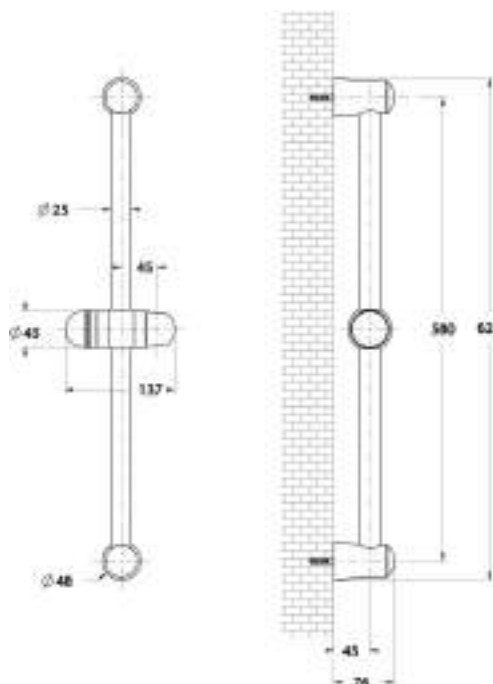

PLANET

Saliscendi Ø 25 mm lunghezza 63 cm con scorrevole in abs
Sliding rail Ø 25 mm overall length 63 cm with abs slider

cod. _____ fin. _____
SL5P00005CR Cromo

Saliscendi Ø 25 mm lunghezza 63 cm con scorrevole in abs,
completo di doccia TOPAZIO, portasapone e flessibile 150 cm D/A
Sliding rail Ø 25 mm overall length 63 cm with abs slider with
TOPAZIO handshower, soap holder, flexible hose cm 150 double
interlock

cod. _____ fin. _____
SL5P409T5CR Cromo

Saliscendi Ø 25 mm lunghezza 63 cm con scorrevole in abs,
completo di doccia ALISSO 3, portasapone e flessibile 150 cm D/A
Sliding rail Ø 25 mm overall length 63 cm with abs slider with
ALISSO 3 handshower, soap holder, flexible hose cm 150 double
interlock

cod. _____ fin. _____
SL5P467T5CR Cromo

Saliscendi Ø 25 mm lunghezza 63 cm con scorrevole in abs,
completo di doccia ZAFFIRO, portasapone e flessibile 150 cm D/A
Sliding rail Ø 25 mm overall length 63 cm with abs slider with
ZAFFIRO handshower, soap holder, flexible hose cm 150 double
interlock

cod. _____ fin. _____
SL5P4ZAT5CR Cromo