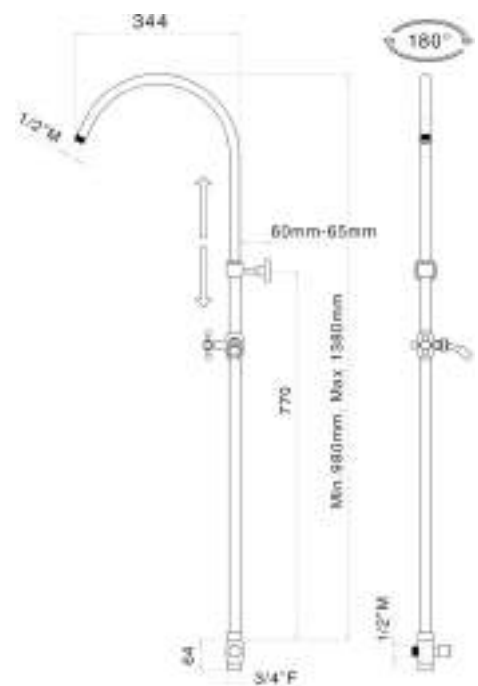

C36B

Colonna doccia in ottone cromato Ø 22 mm con cursore in ottone, regolabile in altezza e orientabile, deviatore e attacco 3/4 F

Brass shower column adjustable Ø 22 mm with brass slider and revolving arm, diverter and 3/4 F connection

cod.	fin.	€
C36B00009CR	Cromo	224,00

Colonna doccia in ottone cromato Ø 22 mm con cursore in ottone, regolabile in altezza e orientabile, deviatore e attacco 3/4 F

completa di soffione LORD anticalcare SD4102 Ø 200 mm, doccia MATILDE anticalcare DC5075, flex cm 150 D/A

Brass shower column adjustable Ø 22 mm with brass slider and revolving arm, diverter and 3/4 F connection, complete with LORD antiscaling shower head SD4102 ø200 mm, MATILDE antiscaling shower DC5075, double lock flexible cm 150

cod.	fin.	€
C36B4371ECR	Cromo	395,00