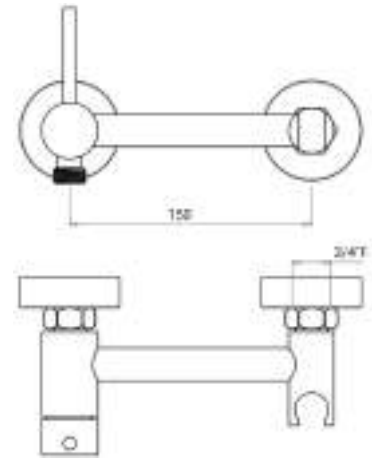

RU0013

Miscelatore per idroscopino in ottone 1/2 M 1/2 M con supporto doccia.

Brass mixer 1/2 M x 1/2 M with shower support.