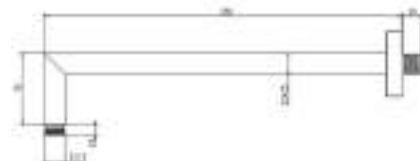

BD6048

Braccio doccia in ottone cromato $\varnothing$ 20 mm, attacchi 1/2" M X 1/2" M, lunghezza 330 mm disponibile con rosone quadrato o tondo

Brass round shower arm $\varnothing$ 20 mm, 1/2" M X 1/2" M connections, 330 mm length available with square or round flange

cod.	var.	fin.
BD6048003CR	Rosone quadro	Cromo
BD6048RT3CR	Rosone tondo	Cromo

BD6025

Braccio doccia lusso ovale in ottone, attacchi 1/2" M X 1/2" M, lunghezza 350 mm

Oval luxury brass shower arm, 1/2" M X 1/2" M connections, 350 mm length

cod.	var.	fin.
BD6025403CR	350mm	Cromo

BD6057

Braccio doccia quadrato 25x25 mm, attacchi 1/2" M X 1/2" M, lunghezza 350 mm

Stainless steel square shower arm 25 x 25 mm,, 1/2" M X 1/2" M connections, 350 mm length

cod.	var.	fin.
BD6057003CR	350mm	Cromo

BD6046

Braccio doccia tondo in ottone $\varnothing$ 24 mm, attacchi 1/2" M X 1/2" M, lunghezza 300/350/400 mm

Brass round shower arm $\varnothing$ 24 mm, 1/2" M X 1/2" M connections, available length 300/350/400 mm

cod.	var.	fin.
BD6046303CR	300mm	Cromo
BD6046353CR	350mm	Cromo
BD6046403CR	400mm	Cromo