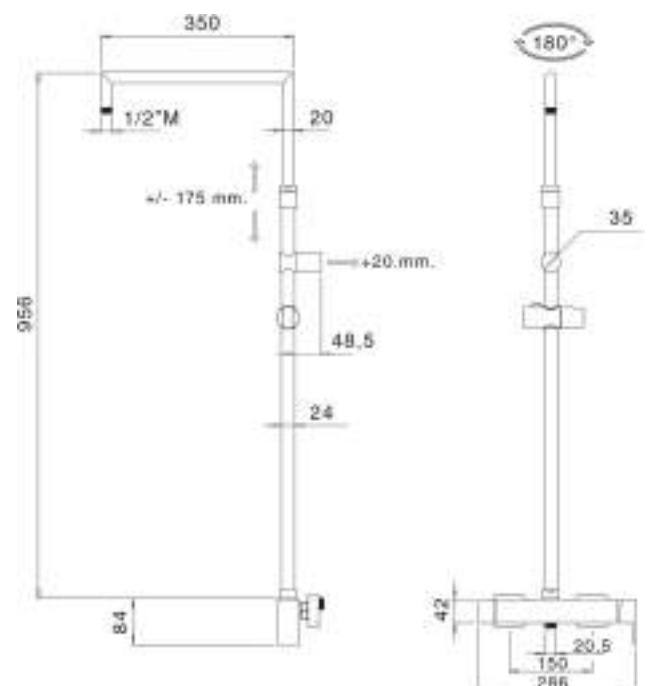

Brass adjustable shower column Ø 24 mm with abs slider and revolving arm, adjustable support, mixer with diverter MX3Q

cod.	fin.	€
06Q00000A0CR	Cromo	373,00

Colonna doccia in ottone cromato Ø 24 mm con cursore in abs, regolabile in altezza e orientabile, supporto scorrevole e regolabile in profondità, miscelatore con deviatore incorporato MX3Q, completa di soffione PARIGI SD3225 250X250 mm, doccia GLAMOUR DC5048, flessibile cm 150 D/A

Brass adjustable shower column Ø 24 mm with abs slider and revolving arm, adjustable support, mixer with diverter MX3Q, complete with PARIGI shower head SD3225 250X250 mm, GLAMOUR shower DC5048, double lock flexible cm 150

cod.	fin.	€
06Q05204A0CR	Cromo	523,00

Colonna doccia in ottone cromato Ø 24 mm con cursore in abs, regolabile in altezza e orientabile con supporto scorrevole e regolabile in profondità, miscelatore con deviatore incorporato MX3Q, completa di soffione CALAIS SD2925 250X250 mm, doccia TRENDY DC5056, flessibile cm 150 D/A

Brass adjustable shower column Ø 24 mm with abs slider and revolving arm, adjustable support, mixer with diverter MX3Q, complete with CALAIS SD2925 shower head 250X250 mm, TRENDY shower DC5056, double lock flexible cm 150

cod.	fin.	€
06Q70214A0CR	Cromo	478,00