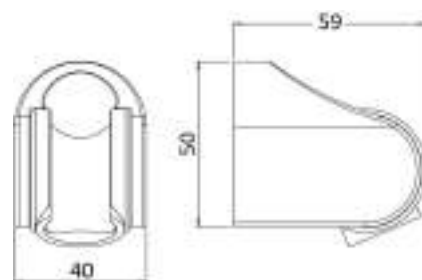

DP3049

Duplex snodato in abs innesto conico

Abs adjustable wall shower support with conical connection

cod.	var.	fin.
DP3049001CR	CR	Cromo