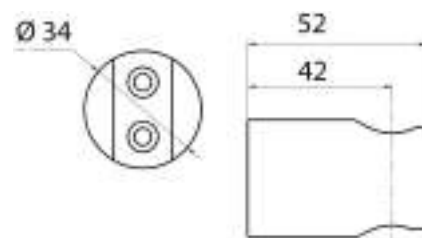

Abs wall shower support

cod.	var.	fin.
DP3037001CR	CR	Cromo

DP3027

Duplex in abs fisso innesto conico

Abs wall shower support

cod.	var.	fin.
DP3027001AB	BI	Bianco
DP3027001CR	CR	Cromo

PA3165

Presca acqua in ottone modello Square attacco 1/2 MM