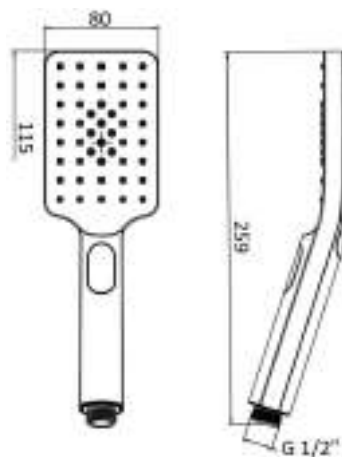

TURCHESE

DC5214

Doccia idromassaggio anticalcare in abs, con pulsante per cambio 3 getti. (pioggia - nebulizzata - misto) attacco 1/2 M

Abs antiscala handshower with push button to change between 3 jets (rain-air-combi) 1/2 M connection

cod.	fin.	pack.
DC5214001CR	Cromo	Bag
DC5214009CR	Cromo	Box