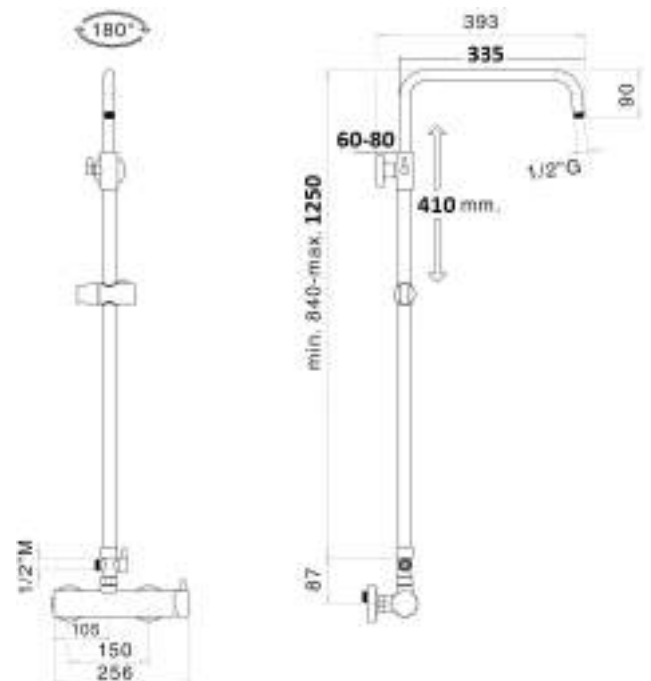

C15-MX1E

Colonna doccia in acciaio cromato Ø 24 mm con cursore in abs, regolabile in altezza e orientabile, deviatore e miscelatore MX1E
Stainlees steel adjustable column Ø 24 mm, revolving arm with abs slider, diverter and mixer MX1E

cod.	fin.	€
15E00000A0CR	Cromo	239,00

Colonna doccia in acciaio cromato Ø 24 mm con cursore in abs, regolabile in altezza e orientabile, deviatore e miscelatore MX1E, soffione SMERALDO SD4203 ø 250 mm, doccia TOPAZIO DC5209, flessibile cm 150 D/A

Stainlees steel adjustable column Ø 24 mm, revolving arm with abs slider, diverter and mixer MX1E, shower head SMERALDO SD4203 ø 250 mm, TOPAZIO shower DC5209, double lock flexible cm 150

cod.	fin.	€
MX1E15529CR	Cromo	292,00