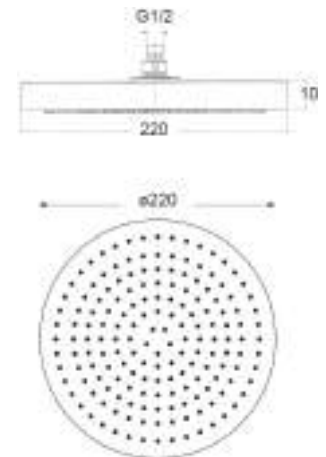

GALLES

Soffione anticalcare in abs antivandalo, attacco 1/2" F completo di snodo

Abs antiscaling showerhead, with 1/2" F adjustable connection