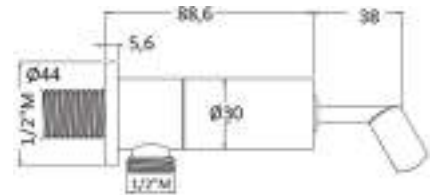

Arte brass adjustable wall shower support with water connection 1/2 MM

cod.	var.	fin.
DP3057001CR	CR	Cromo

DP3073

Duplex fisso incasso in ottone serie Glamour innesto conico 1/2 MM

Glamour brass wall shower support with water connection 1/2 MM