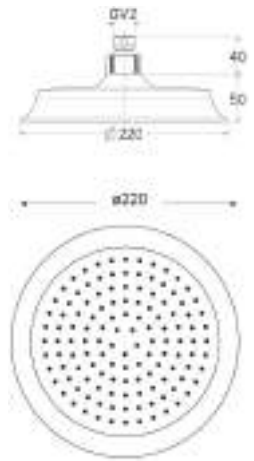

NEWPORT

Soffione in abs disco anticalcare grigio completo di snodo e disco anticalcare grigio

Abs antiscale showerhead with 1/2" F adjustable connection and grey antiscaling disk