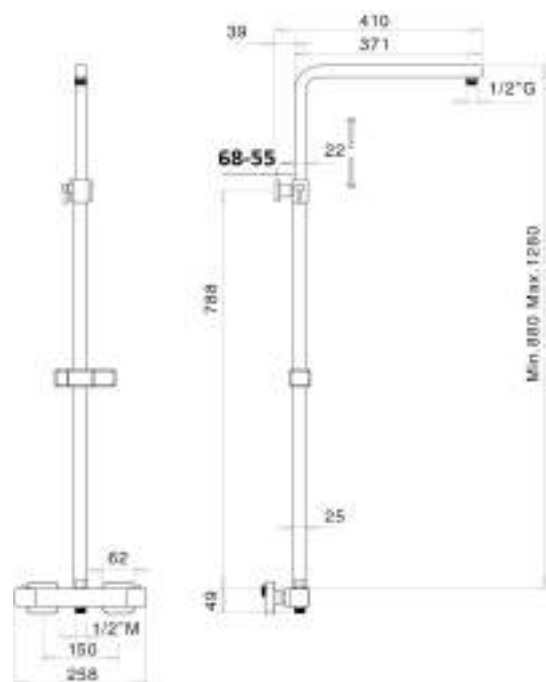

C59-TM3Q

Colonna doccia in ottone cromata sezione quadrata 25x25 mm con cursore abs, regolabile in altezza, termostatico con deviatore incorporato TM3Q

Brass adjustable shower column 25x25 mm with abs slider, thermostatic mixer with diverter TM3Q

cod. _____ fin. _____
59U00000A0CR Cromo

Colonna doccia in ottone cromata sezione quadrata 25x25 mm con cursore abs, regolabile in altezza, termostatico con deviatore incorporato TM3Q, soffione PARIGI SD3225 250x250 mm, doccia TRENDY DC5056 e flessibile cm 150 D/A

Brass adjustable shower column 25x25 mm with abs slider, thermostatic mixer with diverter TM3Q, shower head PARIGI SD3225 250x250 mm, TRENDY shower DC5056, double lock flexible cm 150

cod. _____ fin. _____
TM3Q59056CR Cromo