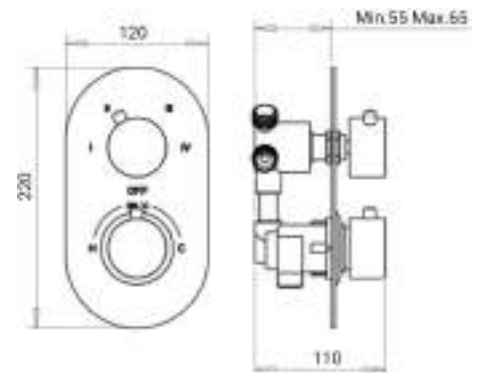

TM4VT

Termostatico doccia incasso in ottone 4 vie
Thermostatic brass concealed shower mixer
4 ways

cod.	fin.
TM4VT0003CR	Cromo

TM3VT

Termostatico doccia incasso in ottone 3 vie,
completo di scatola per facile installazione, bolla
e tappi prova

Thermostatic brass concealed shower mixer 3
ways complete with easybox, level and caps for
test

cod.	fin.
TM3VT0S03BO	Bianco opaco
TM3VT0S03CN	Cromo nero
TM3VT0S03CR	Cromo
TM3VT0S03DO	Oro
TM3VT0S03NK	Nichel spazzolato opaco
TM3VT0S03NO	Nero opaco
TM3VT0S03NS	Nichel spazzolato
TM3VT0S03OA	Bronzo
TM3VT0S03OS	Oro spazzolato opaco
TM3VT0S03RA	Rame