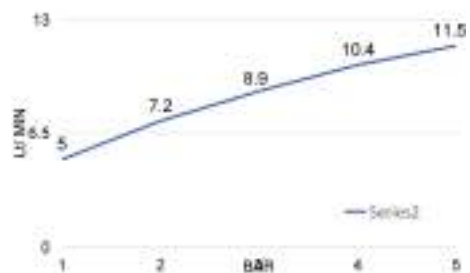

TM4D

Termostatico doccia incasso in ottone 1 via
Thermostatic brass concealed shower mixer 1 way

cod.	fin.
TM4D00003CR	Cromo

TM4Q

Termostatico doccia incasso in ottone 1 via
Thermostatic brass concealed shower mixer 1 way