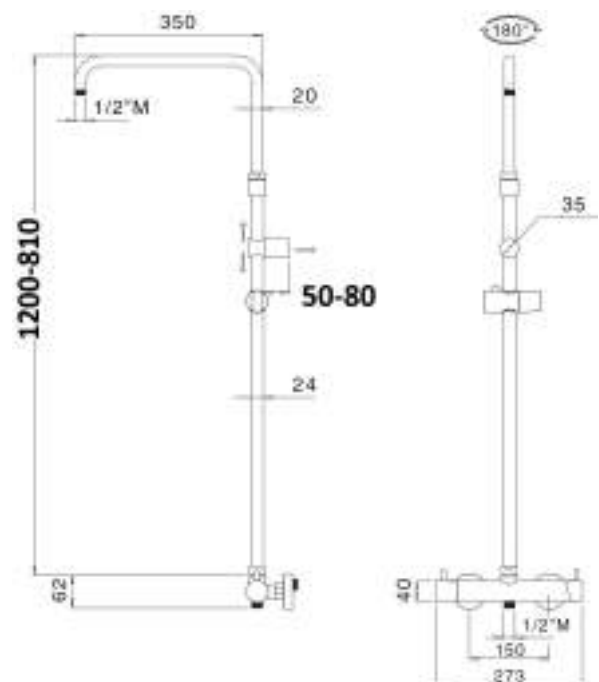

Colonna doccia in ottone cromato Ø 24 mm con cursore in abs, regolabile in altezza e orientabile con supporto scorrevole e regolabile in profondità, miscelatore con deviatore incorporato MX3C

Brass adjustable shower column Ø 24 mm with abs slider and revolving arm, adjustable support, mixer with diverter MX3C

cod.	fin.	€
03P00000A0CR	Cromo	304,00

Colonna doccia Ø 24 mm in ottone cromato con cursore in abs, regolabile in altezza e orientabile con supporto scorrevole e regolabile in profondità, miscelatore con deviatore incorporato MX3C, completa di soffione VIENNA SD3125 ø 250 mm, doccia ARTIST DC5055, flessibile cm 150 D/A

Brass adjustable shower column Ø 24 mm with abs slider and revolving arm, adjustable support, mixer with diverter MX3C, complete with VIENNA SD3125 ø250 mm shower head, ARTIST DC5055 shower, double lock flexible cm 150

cod.	fin.	€
03P10264A0CR	Cromo	466,00

Colonna doccia Ø 24 mm in ottone cromato con cursore in abs, regolabile in altezza e orientabile, supporto scorrevole e regolabile in profondità, miscelatore con deviatore incorporato MX3C, completa di soffione LINZ SD2725 ø 250 mm, doccia STAR DC5039, flessibile cm 150 D/A

Brass adjustable shower column Ø 24 mm with abs slider and revolving arm, adjustable support, mixer with diverter MX3C, complete with LINZ shower head SD2725 ø250 mm, STAR DC5039 shower, double lock flexible cm 150

cod.	fin.	€
03P69274A0CR	Cromo	415,00