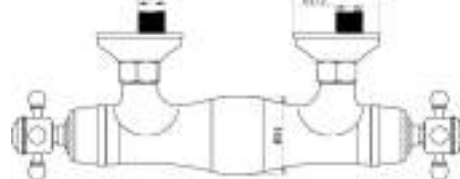

TM3S

Termostatico doccia esterno con deviatore 3/4" M x 1/2" M in ottone old style

Old style thermostatic brass shower mixer with diverter 3/4" M x 1/2" M old style

cod.	fin.
TM3S00003BO	Bianco opaco
TM3S00003CR	Cromo
TM3S00003DO	Oro
TM3S00003NO	Nero opaco
TM3S00003NS	Nichel spazzolato
TM3S00003OA	Bronzo
TM3S00003RA	Rame

TM2S

Termostatico doccia esterno 1/2" M inferiore in ottone old style

Old style thermostatic brass shower mixer 1/2" M lower connection

cod.	fin.
TM2S00003CR	Cromo