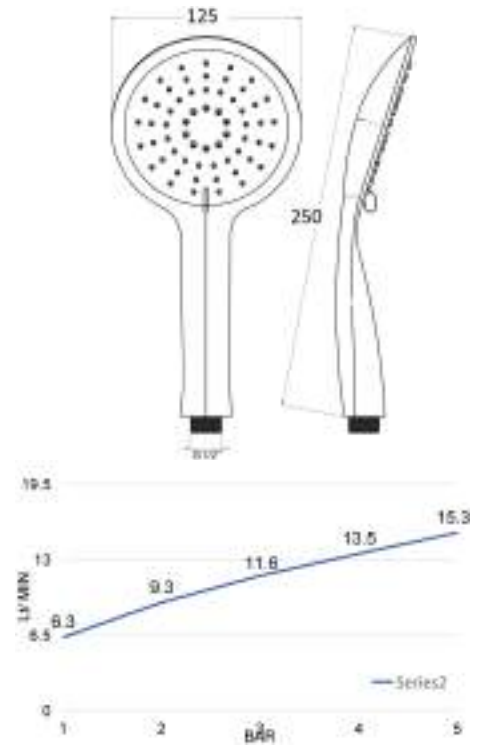

SMERALDO 3

DC5204

Doccia idromassaggio anticalcare 3 getti in abs, attacco 1/2 M

Abs 3 jets hydromassage antiscala handshower 1/2 M connection

cod.	fin.	pack.
DC5204001CR	Cromo	Bag
DC5204009CR	Cromo	Box