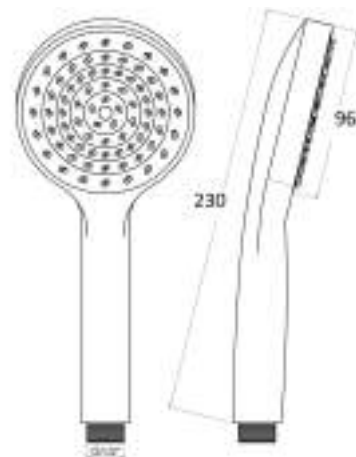

CELESTE

DC5217

Doccia monogetto anticalcare in abs, attacco 1/2 M

Abs monojet antiscale handshower 1/2 M connection

cod.	fin.	pack.
DC5217001CR	Cromo	Bag
DC5217009CR	Cromo	Box