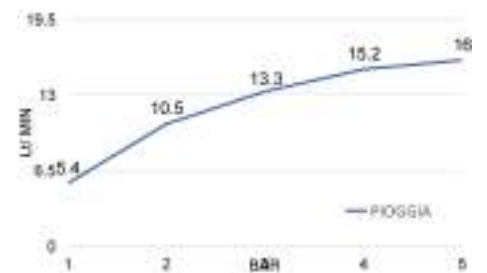

cod.

SD4011001CR

fin.

Cromo