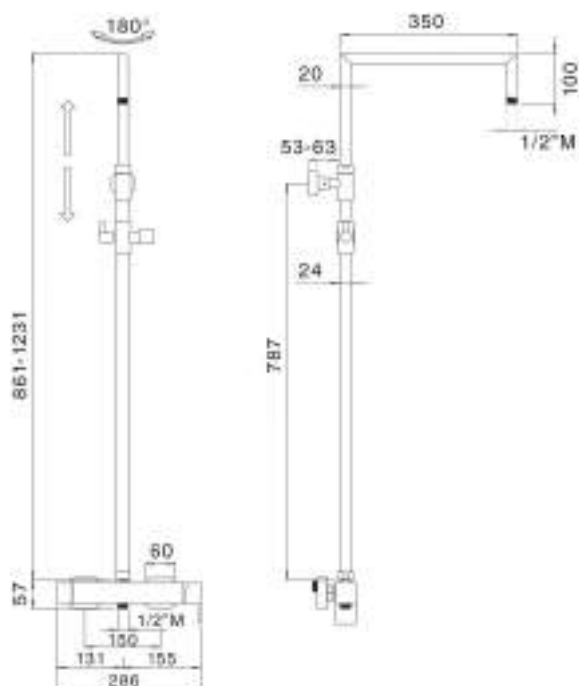

C74-MX3Q

Colonna doccia in ottone cromato con cursore in ottone, regolabile in altezza e orientabile, miscelatore e deviatore incorporato MX3Q
Brass shower column adjustable Ø 24 mm with brass slider and revolving arm, mixer with diverter incorporated MX3Q

cod.	fin.	€
74Q00000B0CR	Cromo	358,00

Colonna doccia in ottone cromato con cursore in ottone, regolabile in altezza e orientabile, miscelatore con deviatore incorporato MX3Q, completa di soffione PARIGI SD3225 250x250 mm, doccia TRENDY DC5056, flessibile cm 150 D/A

Brass shower column adjustable Ø 24 mm with brass slider and revolving arm, mixer with diverter MX3Q, complete with PARIGI SD3225 shower head 250x250 mm, TRENDY shower DC5056, double lock flexible cm 150

cod.	fin.	€
74Q05214B0CR	Cromo	555,00

Colonna doccia in ottone cromato con cursore in ottone, regolabile in altezza e orientabile, miscelatore con deviatore incorporato MX3Q, completa di soffione CALAIS SD2925 250x250 mm, doccia TRENDY DC5056, flessibile cm 150 D/A

Brass shower column adjustable Ø 24 mm with brass slider and revolving arm, mixer with diverter MX3Q, complete with CALAIS SD2925 shower head 250x250 mm, TRENDY shower DC5056, double lock flexible cm 150

cod.	fin.	€
74Q70214B0CR	Cromo	519,00