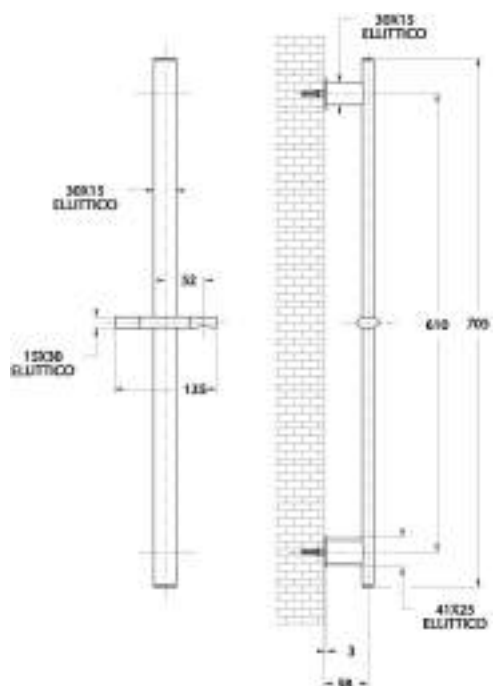

FASHION

Saliscendi in ottone asta ovale 30x15 mm lunghezza 70 cm con scorrevole in ottone

Brass oval sliding rail 30x15 mm, overall length 70 cm

cod. _____ fin. _____

SL3F00003CR Cromo

Saliscendi in ottone asta ovale 30x15 mm lunghezza 70 cm con scorrevole in ottone, completo di doccia FASHION e flessibile cm 150 D/A

Brass oval sliding rail 30x15 mm, overall length 70 cm complete with FASHION handshower, flexible hose cm 150 double interlock

cod. _____ fin. _____

SL3F44903CR Cromo