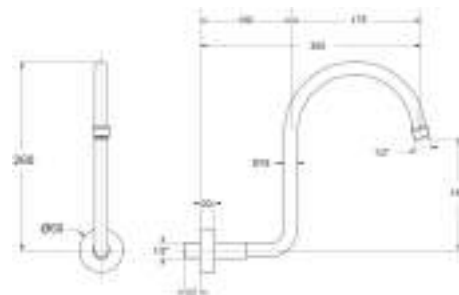

BD6032

Braccio doccia lusso in ottone ø 18 mm, attacchi 1/2" M X 1/2" M, lunghezza 305 mm

Luxury brass shower arm ø 18 mm, 1/2" M X 1/2" M connections, 305 mm length

<u>cod.</u>	<u>fin.</u>
BD6032003BO	Bianco opaco
BD6032003CR	Cromo
BD6032003DO	Oro
BD6032003NO	Nero opaco
BD6032003NS	Nichel spazzolato
BD6032003OA	Bronzo
BD6032003RA	Rame