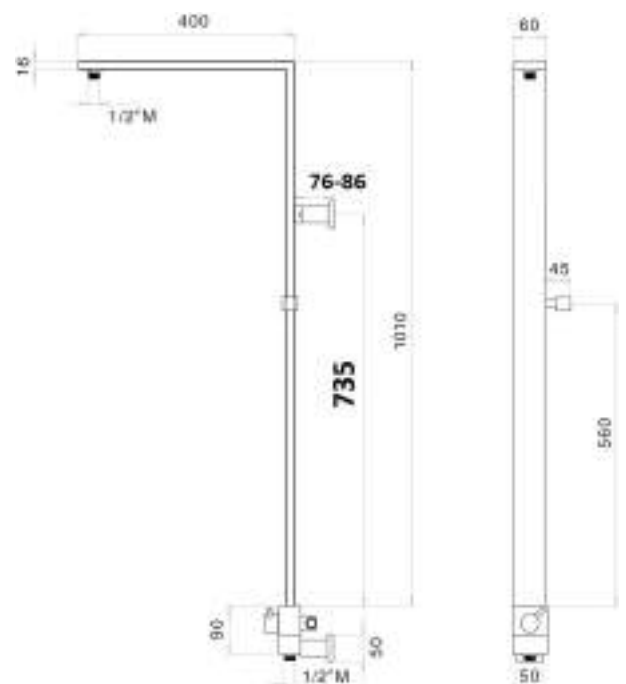

C51D

Colonna doccia in ottone con supporto doccia fisso, sezione rettangolare, deviatore con attacco per flessibile e flessibile 60 cm D/A

Brass shower column with shower support, fixed and rectangular section, diverter and connection for flexible and double lock flexible 60 cm

cod.	fin.
C51D00009CR	Cromo

Colonna doccia in ottone cromato con supporto doccia fisso, sezione rettangolare, deviatore e attacco per flessibile, completa di soffione SCOTLAND SD4931 370X190 mm, doccia QUADRA DC5023 e flessibili cm 150 e cm 60 D/A

Brass shower column with shower support and rectangular section, diverter and connection for flexible and flexible 60 cm, complete with SCOTLAND shower head SD4931 370X190 mm, QUADRA shower DC5023, double lock flexible 150 cm

cod.	fin.
C51D40223CR	Cromo