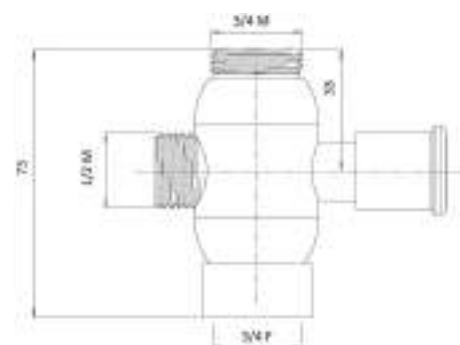

DV2136

Deviatore in ottone 3/4" M x 3/4 F x 1/2" M

Brass diverter 3/4" M x 3/4" F 1/2" M

cod.	fin.
DV2136003CR	Cromo
DV2136003DO	Oro
DV2136003NS	Nichel spazzolato
DV2136003OA	Bronzo
DV2136003RA	Rame