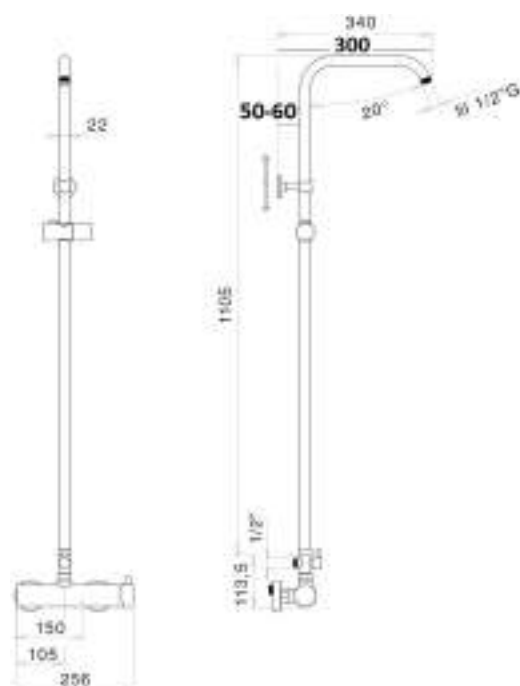

C14-MX1E

Colonna doccia fissa in acciaio cromato Ø 22 mm con cursore in abs e supporto scorrevole, deviatore e miscelatore MX1E

Stainless steel fixed chromed shower column Ø 22 mm with abs slider, adjustable support, diverter and mixer MX1E

cod.	fin.	€
14E00000A0CR	Cromo	232,00

Colonna doccia fissa in acciaio cromato Ø 22 mm con cursore in abs e supporto scorrevole, deviatore e miscelatore MX1E, completa di soffione CHELSEA SD3922 ø 200 mm, doccia TOPAZIO DC5209, flessibile cm 150 D/A

Stainless steel fixed chromed shower column Ø 22 mm with abs slider, adjustable support, diverter and mixer MX1E, complete with CHELSEA shower head SD3922 ø200mm, TOPAZIO shower DC5209, double lock flexible cm 150

cod.	fin.	€
14E49174A0CR	Cromo	280,00