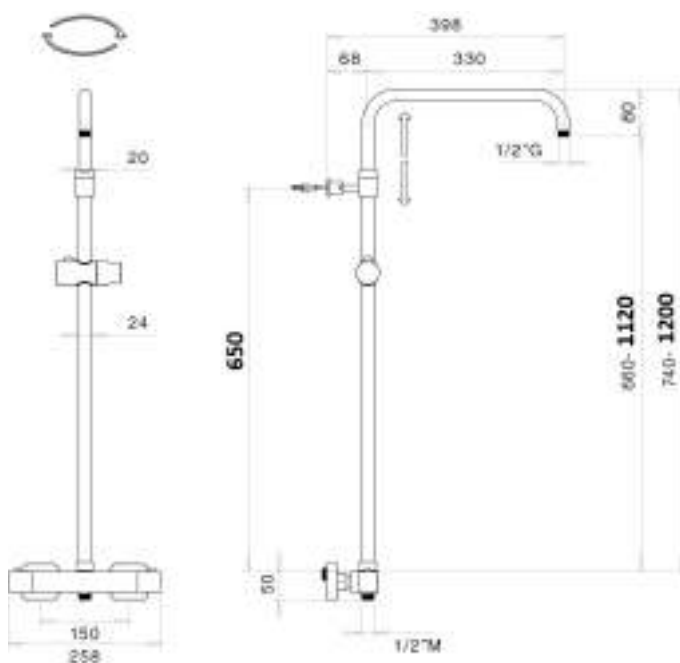

C40-TM3Q

Colonna doccia in ottone cromato con cursore in abs, regolabile in altezza e orientabile con termostatico con deviatore incorporato TM3Q

Brass adjustable shower column Ø 24 mm with abs slider and revolving arm, with thermostatic mixer with diverter TM3Q

cod.	fin.	€
40U00000A0CR	Cromo	367,00

Colonna doccia in ottone cromato Ø 24 mm con cursore in abs, regolabile in altezza e orientabile, termostatico con deviatore incorporato TM3Q, completa di soffione PARIGI SD3225 250x250 mm, doccia TRENDY DC5056, flessibile cm 150 D/A

Brass adjustable shower column Ø 24 mm with abs slider and revolving arm, with thermostatic mixer with diverter TM3Q, complete with PARIGI SD3225 shower head 250x250 mm, TRENDY shower DC5056, double lock flexible cm 150

cod.	fin.	€
TM3Q40056CR	Cromo	532,00

Colonna doccia in ottone cromato Ø 24 mm con cursore in abs, regolabile in altezza e orientabile, termostatico con deviatore incorporato TM3Q, completa di soffione CALAIS SD2925 250x250 mm, doccia TRENDY DC5056, flessibile cm 150 D/A

Brass adjustable shower column Ø 24 mm with abs slider and revolving arm, with thermostatic mixer with diverter TM3Q, complete with CALAIS SD2925 shower head 250x250 mm, TRENDY DC5056 shower, double lock flexible cm 150

cod.	fin.	€
TM3Q40706CR	Cromo	496,00