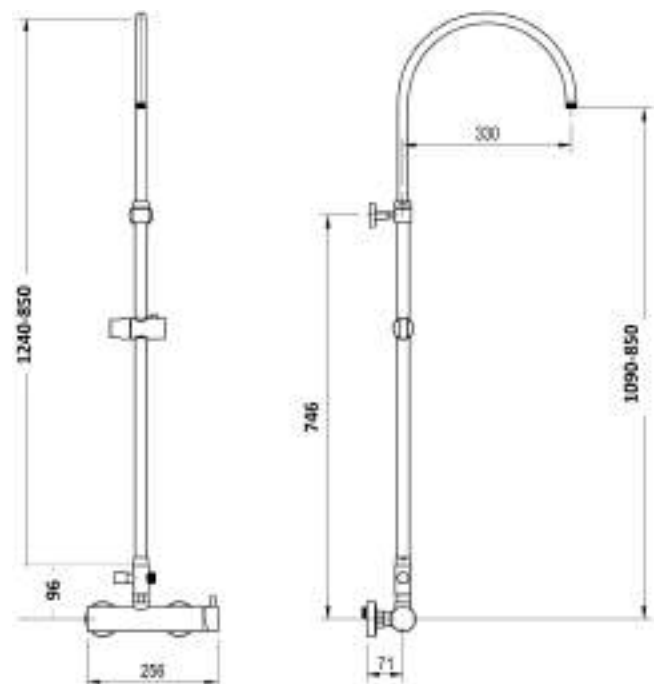

C37-TM1B

Colonna doccia in ottone cromato Ø 24 mm con cursore in abs, regolabile in altezza e orientabile, deviatore e termostatico TM1B

Brass adjustable shower column Ø 24 mm with abs slider and revolving arm, diverter and thermostatic TM1B

cod.	fin.	€
37M00000A0CR	Cromo	326,00

Colonna doccia in ottone Ø 24 mm con cursore in abs, regolabile in altezza e orientabile, deviatore e termostatico TM1B, completa di soffione GALLES SD4905 ø 220 mm, doccia STAR DC5039, flessibile cm 150 D/A

Brass adjustable shower column Ø 24 mm with abs slider and revolving arm, diverter and thermostatic TM1B, complete with GALLES shower head SD4905 ø 220 mm, STAR shower DC5039, double lock flexible cm 150

cod.	fin.	€
TM1B17G93CR	Cromo	395,00