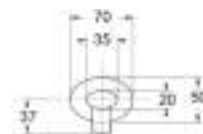

BD6048

Braccio doccia in ottone cromato $\varnothing$ 20 mm, attacchi 1/2" M X 1/2" M, lunghezza 330 mm disponibile con rosone quadrato o tondo

Brass round shower arm $\varnothing$ 20 mm, 1/2" M X 1/2" M connections, 330 mm length available with square or round flange

cod.	var.	fin.
BD6048003CR	Rosone quadro	Cromo
BD6048RT3CR	Rosone tondo	Cromo

BD6025

Braccio doccia lusso ovale in ottone, attacchi 1/2" M X 1/2" M, lunghezza 350 mm

Oval luxury brass shower arm, 1/2" M X 1/2" M connections, 350 mm length

cod.	var.	fin.
BD6025403CR	350mm	Cromo

BD6057

Braccio doccia quadrato 25x25 mm, attacchi 1/2" M X 1/2" M, lunghezza 350 mm

Stainless steel square shower arm 25 x 25 mm,, 1/2" M X 1/2" M connections, 350 mm length

cod.	var.	fin.
BD6057003CR	350mm	Cromo

BD6046

Braccio doccia tondo in ottone $\varnothing$ 24 mm, attacchi 1/2" M X 1/2" M, lunghezza 300/350/400 mm

Brass round shower arm $\varnothing$ 24 mm, 1/2" M X 1/2" M connections, available length 300/350/400 mm

cod.	var.	fin.
BD6046303CR	300mm	Cromo
BD6046353CR	350mm	Cromo
BD6046403CR	400mm	Cromo