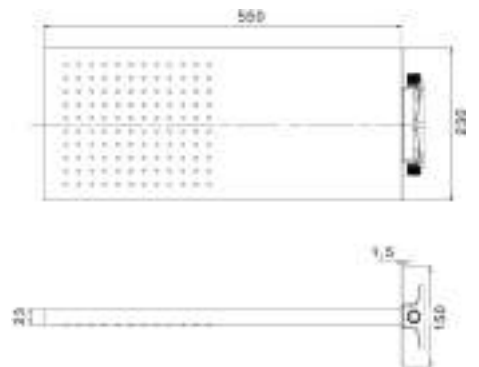

STOCKHOLM

Soffione a parete in ottone ispezionabile con anticalcare, comprensivo di corpo incasso da murare prima dell'installazione del soffione DIMENSIONE 550 X 230 mm

Inspectable antiscald brass wall showerhead. Built-in part included, to wall before the showerhead installation SIZE 550 X 230 mm