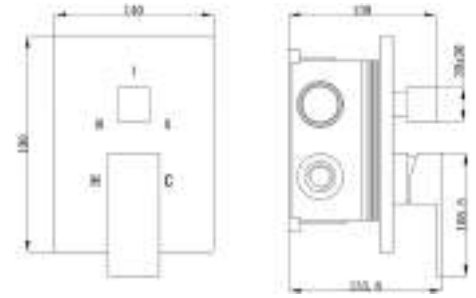

RU3VQO

Miscelatore incasso 3 vie in ottone, cartuccia $\varnothing$ 40 senza distributore, completo di scatola per facile installazione, bolla e tappi prova

3 ways brass concealed shower mixer, cartridge $\varnothing$ 40 without distributor complete with easybox, level and caps for test