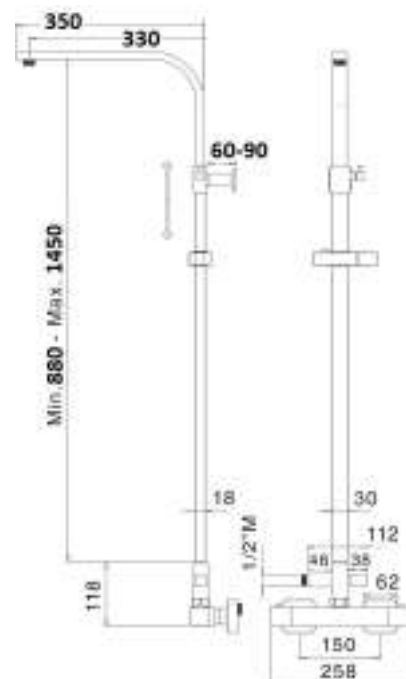

C57-TM1Q

Colonna doccia in acciaio sezione rettangolare 30x18 mm cromato con cursore abs, regolabile in altezza, deviatore e termostatico TM1Q

Stainless steel adjustable shower column size 30x18 mm with abs slider, diverter and thermostatic mixer TM1Q

cod. _____ fin. _____
57N00000A0CR Cromo

Colonna doccia in acciaio sezione rettangolare 30x18 mm cromato con cursore abs, regolabile in altezza, deviatore e termostatico TM1Q, completa di soffione DERBY SD4924 250x250 mm, doccia QUADRA DC5023, flessibile cm 150 D/A

Stainless steel adjustable shower column size 30x18 mm with abs slider, diverter and TM1Q thermostatic mixer, complete with DERBY shower head SD4924 250x250 mm, QUADRA shower DC5023, flexible 150 cm

cod. _____ fin. _____
57N48234A0CR Cromo

Colonna doccia in acciaio sezione rettangolare 30x18 mm cromato con cursore abs, regolabile in altezza, deviatore e termostatico TM1Q, completa di soffione CALAIS SD2925 250x250 mm, doccia QUADRA DC5023, flessibile cm 150 D/A

Stainless steel adjustable shower column size 30x18 mm with abs slider, diverter and TM1Q thermostatic mixer, complete with CALAIS SD2925 shower head 250x250 mm, QUADRA shower DC5023, flexible 150 cm

cod. _____ fin. _____
TM1Q57703CR Cromo