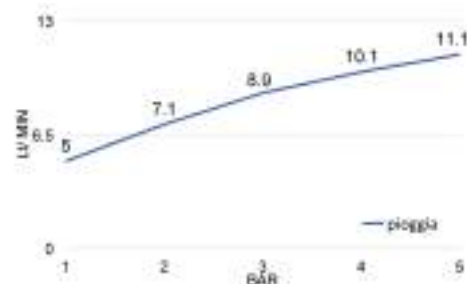

Abs antiscale shower head with 1/2" F adjustable connection. Perla serie mix air and water to save 30% of water consumption

cod.	var.	fin.
SD4085003CR	Ø 210 mm	Cromo

MIRROR

Soffione idromassaggio anticalcare 3 getti in abs, attacco 1/2 F completo di snodo