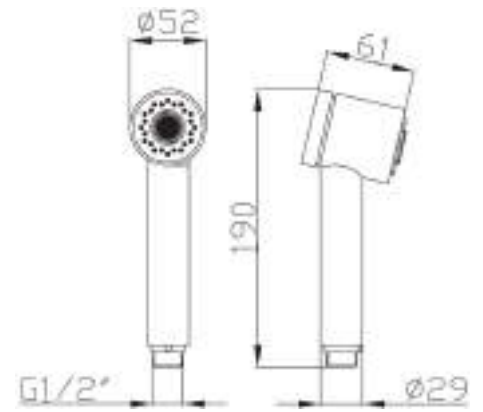

DC5094

Doccia cucina 2 getti anticalcare in abs attacco
1/2 M

Abs kitchen handshower 2 jets with rubber clean
1/2 M

cod.

DC5094001CR

fin.

Cromo