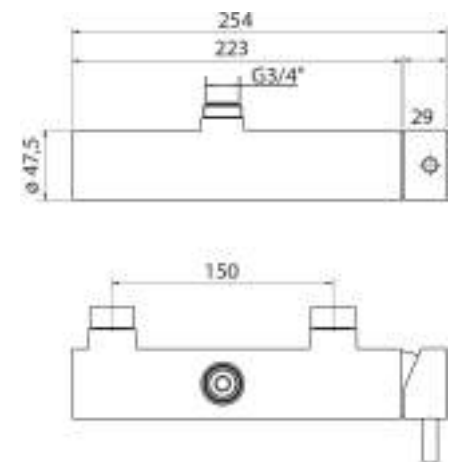

MX1B

Miscelatore doccia esterno 3/4" M superiore in ottone, cartuccia $\varnothing$ 40 senza distributore

Brass external shower mixer 3/4" M upper connection, cartridge $\varnothing$ 40 without distributor