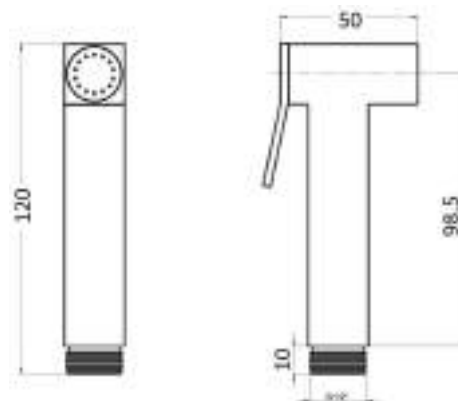

SQUARE

DC5076

Doccia shut off in ottone, attacco 1/2M

Brass shut off shower 1/2 M connection

cod.	fin.	pack.
DC5076101BO	Bianco opaco	Box
DC5076101CR	Cromo	Box
DC5076101DO	Oro	Box
DC5076101NO	Nero opaco	Box
DC5076101NS	Nichel spazzolato	Box
DC5076101OA	Bronzo	Box
DC5076101RA	Rame	Box