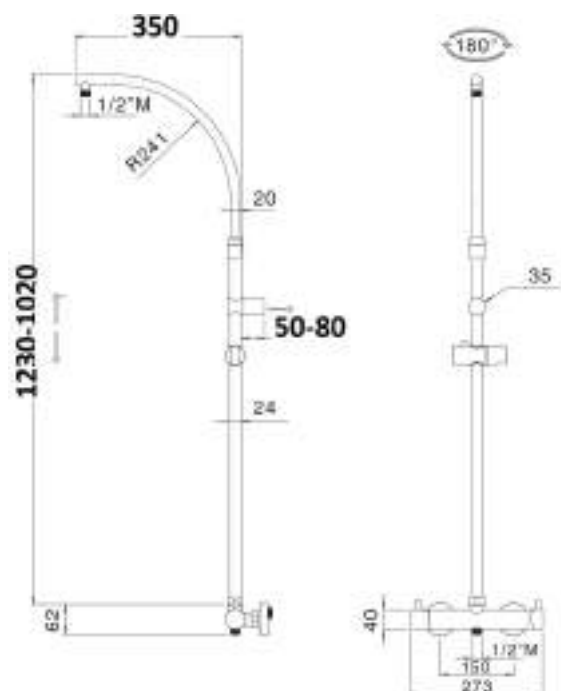

C91-MX3C

Colonna doccia in ottone cromato Ø 24 mm con cursore in abs, regolabile in altezza e orientabile, supporto scorrevole e regolabile, miscelatore con deviatore incorporato MX3C

Brass adjustable shower column Ø 24 mm with abs slider and revolving arm, adjustable support, mixer with diverter MX3C

cod.	fin.	€
02P00000A0CR	Cromo	302,00

Colonna doccia in ottone cromato Ø 24 mm con cursore in abs, regolabile in altezza e orientabile, supporto scorrevole e regolabile in profondità, miscelatore con deviatore incorporato MX3C, completa di soffione ROMA SD3325 ø 250 mm, doccia STAR DC5039, flessibile cm 150 D/A

Brass adjustable shower column Ø 24 mm with abs slider and revolving arm, adjustable support, mixer with diverter MX3C, complete with ROMA SD3325 shower head ø250 mm, STAR shower DC5039, double lock flexible cm 150

cod.	fin.	€
02P22274A0CR	Cromo	402,00

Colonna doccia in ottone cromato Ø 24 mm con cursore in abs, regolabile in altezza e orientabile, supporto scorrevole e regolabile in profondità, miscelatore con deviatore incorporato MX3C, completa di soffione CHELSEA SD3925 ø 250 mm, doccia TOPAZIO DC5209, flessibile cm 150 D/A

Brass adjustable shower column Ø 24 mm with abs slider and revolving arm, adjustable support, mixer with diverter MX3C, complete with CHELSEA shower head SD3925 ø250 mm, TOPAZIO shower DC5209, double lock flexible cm 150

cod.	fin.	€
02P67174A0CR	Cromo	368,00