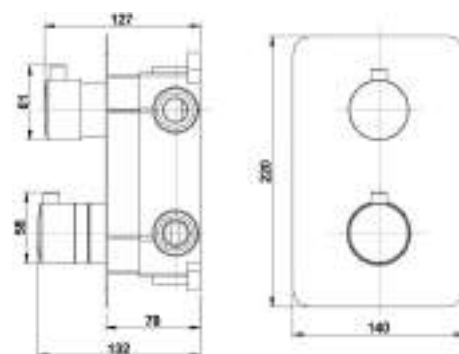

TM2VT

Termostatico doccia incasso in ottone 2 vie, completo di scatola per facile installazione, bolla e tappi prova

Thermostatic brass concealed shower mixer 2 ways complete with easybox, level and caps for test

cod.	fin.
TM2VT0S03BO	Bianco opaco
TM2VT0S03CN	Cromo nero
TM2VT0S03CR	Cromo
TM2VT0S03DO	Oro
TM2VT0S03NK	Nichel spazzolato opaco
TM2VT0S03NO	Nero opaco
TM2VT0S03NS	Nichel spazzolato
TM2VT0S03OA	Bronzo
TM2VT0S03OS	Oro spazzolato opaco
TM2VT0S03RA	Rame