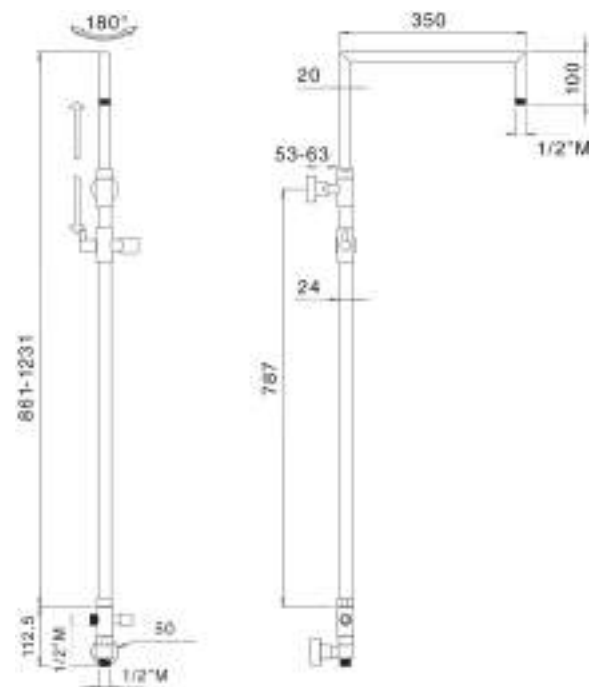

C74D

Colonna doccia in ottone con cursore, regolabile in altezza, deviatore e attacco per flessibile e flessibile 60 cm D/A

Brass shower column adjustable Ø 24 mm with brass slider and revolving arm, diverter and connection for flexible hose 60 cm

cod.	fin.	€
C74D00009CR	Cromo	237,00

Colonna doccia in ottone cromato con cursore ottone, regolabile in altezza e orientabile, deviatore e attacco per flessibile, completa di soffione VIENNA SD3125 ø 250 mm, doccia ARTIST DC5055, flessibili cm 150 e 60 cm D/A

Brass shower column adjustable Ø 24 mm with brass slider and revolving arm, diverter and connection for flexible and flexible 60 cm, complete with VIENNA SD3125 ø 250 mm, shower head ARTIST DC5055 shower, double lock flexible cm 150

cod.	fin.	€
C74D41055CR	Cromo	400,00