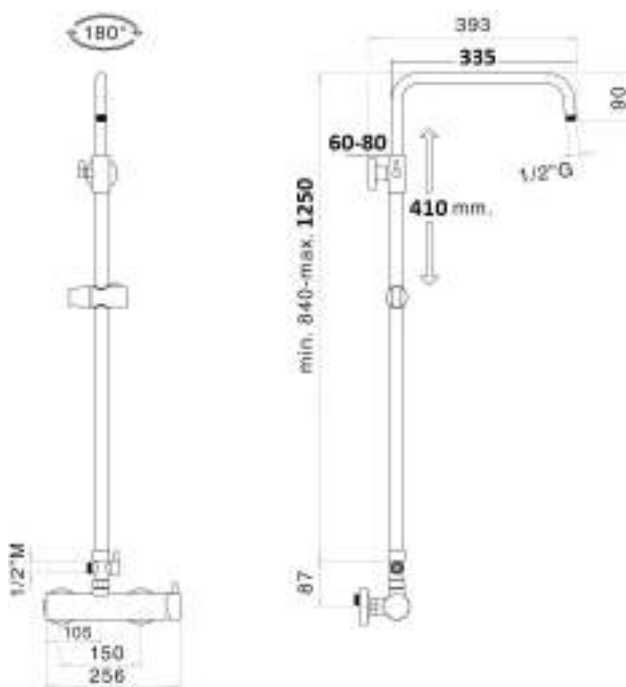

C15T

Colonna doccia in acciaio Ø 24 mm con cursore abs, regolabile in altezza e orientabile, deviatore e miscelatore MX1E o miscelatore con deviatore MX3C o termostatico con deviatore TM3C, completa di soffione CHELSEA SD3925 ø 250, mm doccia ALISSO 3 DC5067, flessibile in pvc cm 150

S/s shower column adjustable Ø 24 mm with abs slider and revolving arm, with diverter and mixer MX1E or mixer with diverter MX3C or thermostatic mixer with diverter TM3C, complete with CHELSEA SD3925 shower head ø 250 mm, ALISSO 3 shower DC5067, pvc flexible hose cm 150

CON MISCELATORE MX1E E DEVIATORE

WITH MIXER MX1E AND DIVERTER

cod.	fin.
15E67109A0NO	Nero opaco

CON MISCELATORE MX3C

WITH MIXER MX3C

cod.	fin.
15P67109A0NO	Nero opaco
16P67104A0NS	Nichel spazzolato

CON TERMOSTATICO TM3C

WITH THERMOSTATIC MIXER TM3C

cod.	fin.
15S67109A0NO	Nero opaco