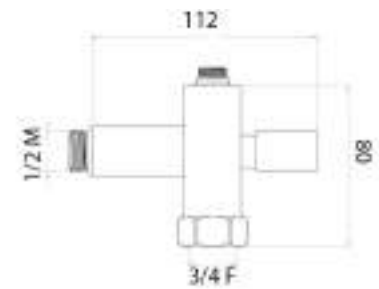

DV2151

Deviatore per colonna in ottone 3/4 F x 1/2 M per colonna C51

Brass diverter 3/4 F x 1/2 M for column C51

cod.	fin.	pack.
DV2151003CR	Cromo	Box

DV2156

Deviatore per colonna in ottone 3/4 F x 1/2 M per colonne C56/C57/C59

Brass diverter 3/4 F x 1/2 M for column C56/C57/C59

cod.	fin.	pack.
DV2156003CR	Cromo	Box

DV3812

Deviatore in ottone 1/2" M x 1/2 F x 1/2" M

Brass diverter 1/2" M x 1/2" F 1/2" M

cod.	fin.	pack.
DV3812001CR	Cromo	Box

DV3815

Deviatore in ottone 3/4" M x 1/2" F 1/2" M

Brass diverter 3/4" M x 1/2" F 1/2" M

cod.	fin.	pack.
DV3815001CR	Cromo	Box