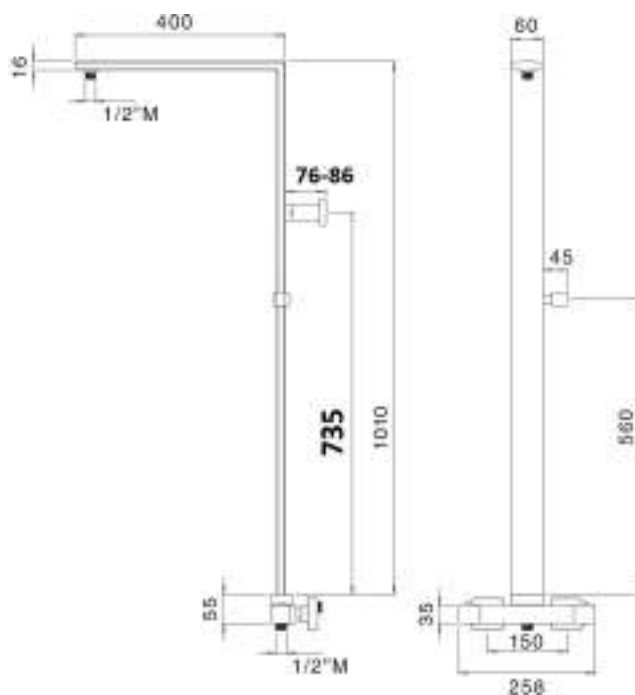

C51-TM3Q

Colonna doccia in ottone cromato con supporto doccia fisso, sezione rettangolare, termostatico con deviatore incorporato TM3Q

Brass shower column with shower support and rectangular section, thermostatic mixer with diverter TM3Q

cod. _____ fin. _____
51U0000000CR Cromo

Colonna doccia in ottone cromato con supporto doccia fisso, sezione rettangolare, termostatico con deviatore incorporato TM3Q, soffione SCOTLAND SD4931 370X190 mm, doccia QUADRA DC5023 e flessibile cm 150 D/A

Brass shower column with shower support and rectangular section, thermostatic mixer with diverter TM3Q, shower head SCOTLAND SD4931 370X190 mm, QUADRA shower DC5023, double lock flexible 150 cm

cod. _____ fin. _____
TM3Q51023CR Cromo