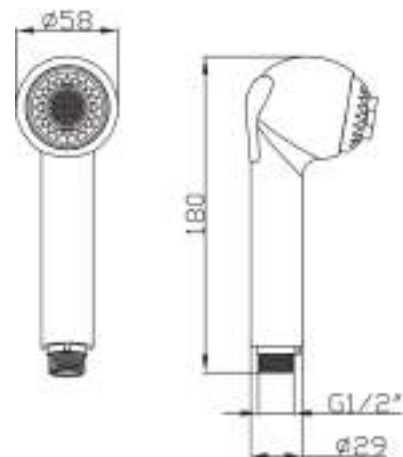

DC5012

Doccia cucina 2 getti in abs attacco 1/2 M

Abs kitchen handshower 2 jets 1/2 M