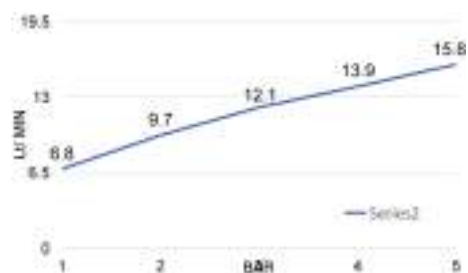

TM2S

Termostatico doccia esterno 1/2" M inferiore in ottone old style

Old style thermostatic brass shower mixer 1/2" M lower connection

cod.	fin.
TM2S00003CR	Cromo

TM1Q

Termostatico doccia esterno 3/4" M superiore in ottone