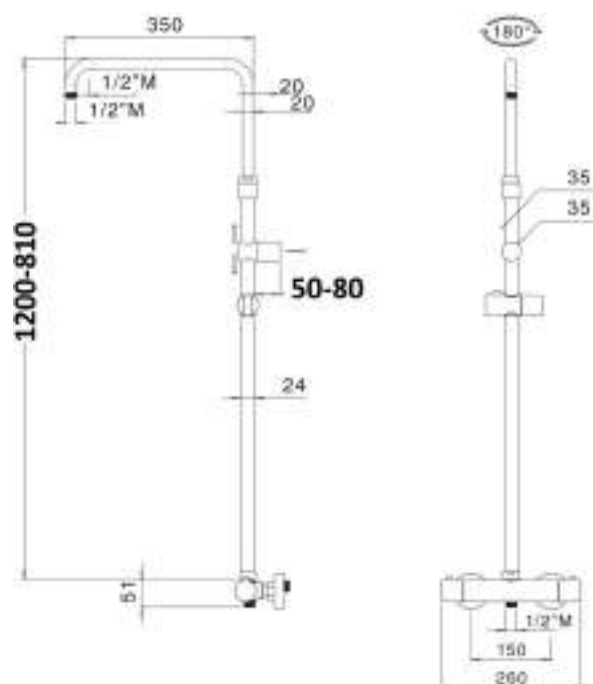

Colonna doccia in ottone con cursore in abs, regolabile in altezza e orientabile con supporto scorrevole e regolabile, termostatico con deviatore incorporato TM3C

Brass adjustable shower column Ø 24 mm with abs slider and revolving arm, adjustable support, thermostatic with diverter TM3C

cod.	fin.	€
03S00000A0CR	Cromo	344,00

Colonna doccia in ottone cromato Ø 24 mm con cursore in abs, regolabile in altezza e orientabile con supporto scorrevole e regolabile in profondità, termostatico con deviatore incorporato TM3C, completa di soffione VIENNA SD3125 ø 250 mm, doccia ARTIST DC5055, flessibile cm 150 D/A

Brass adjustable shower column Ø 24 mm with abs slider and revolving arm, adjustable support, thermostatic with diverter TM3C, complete with VIENNA SD3125 ø250 mm shower head, ARTIST DC5055 shower, double lock flexible cm 150

cod.	fin.	€
03S10264A0CR	Cromo	507,00

Colonna doccia in ottone cromato Ø 24 mm con cursore in abs, regolabile in altezza e orientabile con supporto scorrevole e regolabile in profondità, termostatico con deviatore incorporato TM3C, completa di soffione LINZ SD2725 ø 250 mm, doccia STAR DC5039, flessibile cm 150 D/A

Brass adjustable shower column Ø 24 mm with abs slider and revolving arm, adjustable support, thermostatic mixer with diverter TM3C, complete with LINZ shower head SD2725 ø250 mm, STAR DC5039 shower, double lock flexible cm 150

cod.	fin.	€
03S69274A0CR	Cromo	454,00