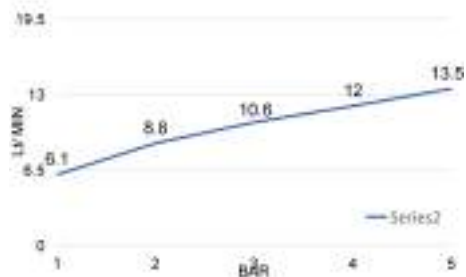

TURCHESE

DC5214

Doccia idromassaggio anticalcare in abs, con pulsante per cambio 3 getti. (pioggia - nebulizzata - misto) attacco 1/2 M

Abs antiscala handshower with push button to change between 3 jets (rain-air-combi) 1/2 M connection

cod.	fin.	pack.
DC5214001CR	Cromo	Bag
DC5214009CR	Cromo	Box