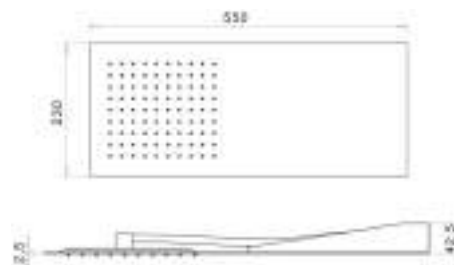

BERLINO

Soffione a parete in acciaio con getto a pioggia e cascata, 2 attacchi 1/2M DIMENSIONE 550 X 230 mm

Stainless steel wall showerhead with rain and waterfall jets, 2 connections 1/2 M SIZE 550 X 230 mm

cod.	fin.
SD2150253BO	Bianco opaco
SD2150253CR	Cromo
SD2150253NO	Nero opaco
SD2150253NS	Nichel spazzolato

LIPSIA

Soffione a parete in acciaio con getto a pioggia, attacco 1/2 M DIMENSIONE 550 X 230 mm

Stainless steel wall showerhead, connection 1/2 M SIZE 550 X 230 mm

cod.	fin.
SD2050253BO	Bianco opaco
SD2050253CR	Cromo
SD2050253NO	Nero opaco
SD2050253NS	Nichel spazzolato