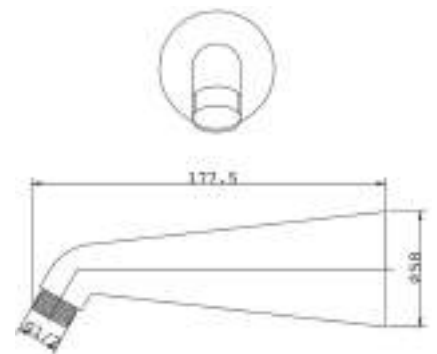

BD6037

Braccio doccia $\varnothing$ 21 mm., lunghezze
200/250/300/350/400 mm

Stainless steel shower arm $\varnothing$ 21 mm, 1/2"
connections

cod.	var.	fin.
BD6037203CR	200mm	Cromo
BD6037253CR	250mm	Cromo
BD6037303CR	300mm	Cromo
BD6037353CR	350mm	Cromo
BD6037403CR	400mm	Cromo

BD6010

Braccio doccia in ottone $\varnothing$ 28 mm lunghezza 110
mm, attacchi 1/2" M X 1/2" M

Brass shower arm $\varnothing$ 28 mm overall length 110
mm, 1/2" M X 1/2" M connections

cod.	var.	fin.
BD6010003CR	110 mm	Cromo

BD6035

Braccio doccia conico attacco 1/2" MF, lunghezza
180 mm

Conical shower arm 1/2" MF connection, 180 mm
length

cod.	var.	fin.
BD6035003CR	180mm	Cromo

BD6065

Braccio doccia conico, attacchi 1/2" M X 1/2" M
lunghezza 180 mm

Conical shower arm, 1/2" M X 1/2" M
connections, 180 mm length

cod.	var.	fin.
BD6065003CR	180mm	Cromo