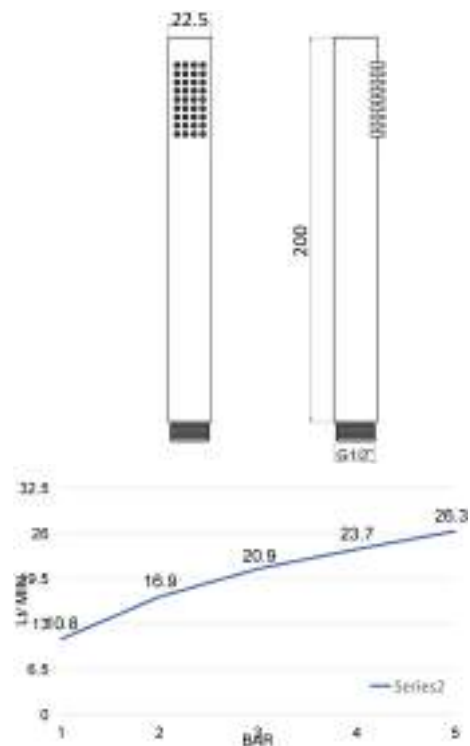

ARTIST

DC5055

Doccia monogetto anticalcare in ottone, attacco 1/2 M

BRASS monojet antiscala handshower 1/2 M connection

cod.	fin.	pack.
DC5055009BO	Bianco opaco	Box
DC5055009CN	Cromo nero	Box
DC5055009CR	Cromo	Box
DC5055009DO	Oro	Box
DC5055009NK	Nichel spazzolato opaco	Box
DC5055009NO	Nero opaco	Box
DC5055009NS	Nichel spazzolato	Box
DC5055009OA	Bronzo	Box
DC5055009OS	Oro spazzolato opaco	Box
DC5055009RA	Rame	Box