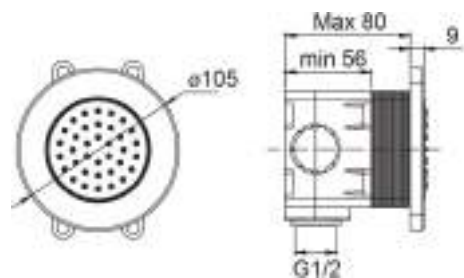

SD4055

Soffione body jet orientabile in ottone con box incluso

Brass adjustable body jet shower with box included