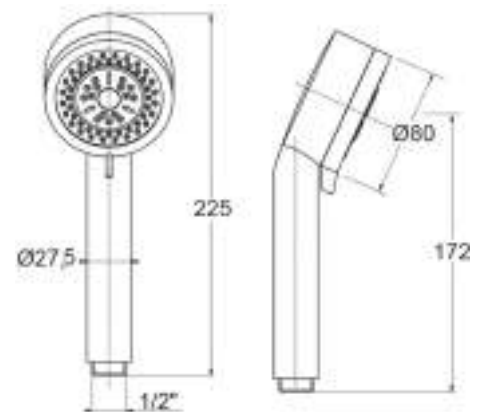

FIORDALISO 3

DC5052

Doccia idromassaggio anticalcare 3 getti in abs, attacco 1/2 M

Abs 3 jets hydromassage antiscale handshower, 1/2 M connection

cod.	fin.	pack.
DC5052001CR	Cromo	Bag
DC5052009CR	Cromo	Box