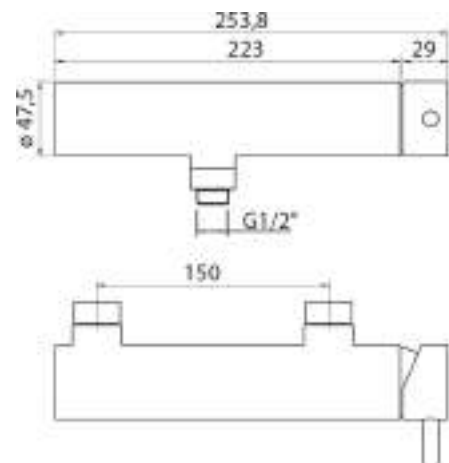

MX2B

Miscelatore doccia esterno 1/2" M inferiore in ottone, cartuccia $\varnothing$ 40 senza distributore

Brass external shower mixer 1/2" M lower connection, cartridge $\varnothing$ 40 without distributor