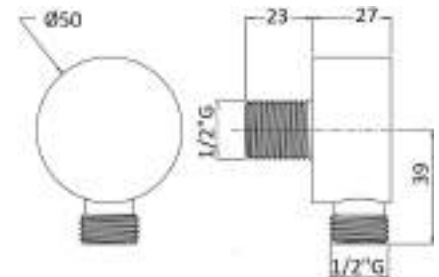

PA3115

Pres a acqua in ottone serie Round attacco 1/2 MM

Round brass wall outlet connection 1/2 MM

cod.	var.	fin.
PA3115003CR	CR	Cromo