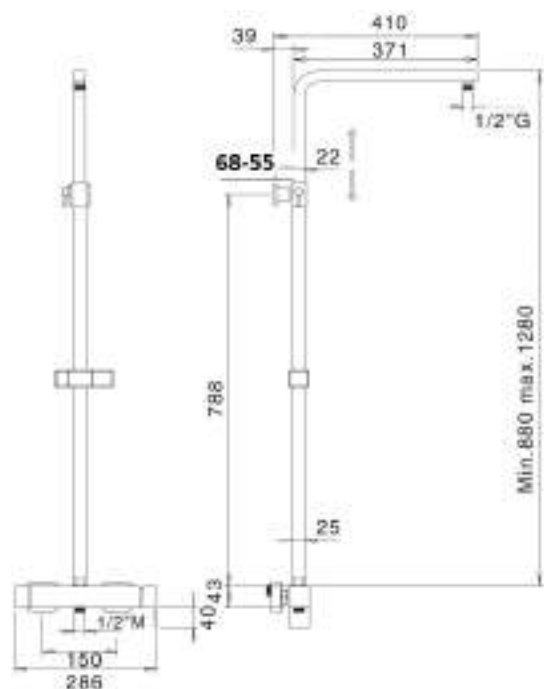

C59-MX3Q

Colonna doccia in ottone cromata sezione quadrata 25x25 mm con cursore abs, regolabile in altezza, miscelatore con deviatore incorporato MX3Q

Brass adjustable shower column 25x25 mm with abs slider, mixer with diverter MX3Q

cod. _____ fin. _____
59Q00000A0CR Cromo

Colonna doccia in ottone sezione quadrata 25x25 mm con cursore abs, regolabile in altezza, miscelatore con deviatore incorporato MX3Q, soffione PARIGI SD3225 250x250 mm, doccia TRENDY DC5056 e flessibile cm150 D/A

Brass adjustable shower column 25x25 mm with abs slider, mixer with diverter MX3Q, shower head PARIGI SD3225 250x250 mm, TRENDY shower DC5056, double lock flexible cm 150

cod. _____ fin. _____
59Q05214A0CR Cromo