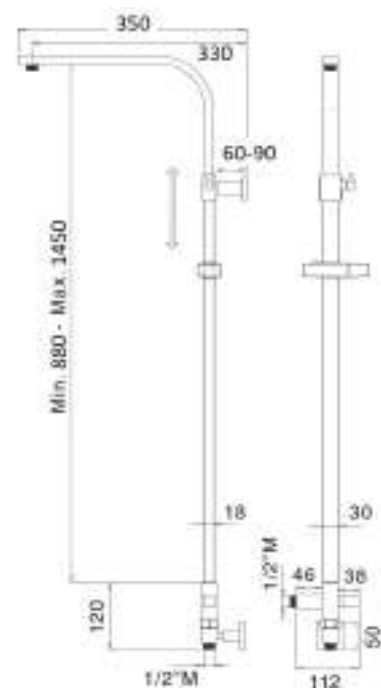

C57D

Colonna doccia in acciaio cromato sezione rettangolare 30x18 mm con cursore abs, regolabile in altezza, deviatore e attacco per flessibile e flessibile 60 cm D/A

Stainless steel adjustable shower column size 30x18 mm with abs slider, diverter and connection for flexible and flexible 60 cm

cod.	fin.
C57D00009CR	Cromo

Colonna doccia in acciaio cromato, sezione rettangolare 30x18 mm con cursore abs, regolabile in altezza, deviatore e attacco per flessibile, completa di soffione CALAIS SD2925 250x250 mm, doccia QUADRA DC5023, flessibili cm 150 e 60 cm D/A

Stainless steel adjustable shower column size 30x18 mm with abs slider, diverter and connection for flexible and flexible 60 cm, complete with CALAIS shower head SD2925 250x250 mm, QUADRA shower DC5023, double lock flexible 150 cm

cod.	fin.
C57D47023CR	Cromo