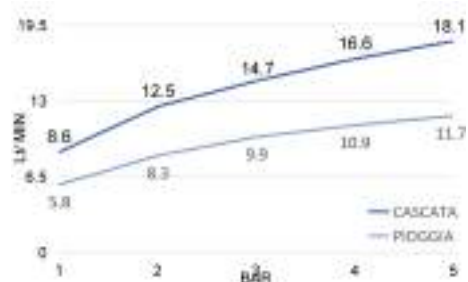

Stainless steel wall showerhead with rain and waterfall jets, 2 connections 1/2 M SIZE 550 X 230 mm

cod.	fin.
SD2150253BO	Bianco opaco
SD2150253CR	Cromo
SD2150253NO	Nero opaco
SD2150253NS	Nichel spazzolato