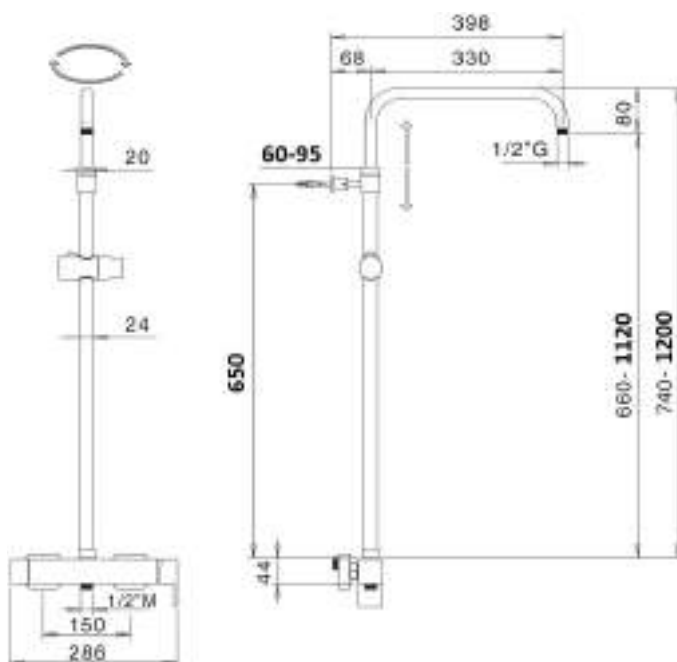

C40

Colonna doccia in ottone Ø 24 mm con cursore ottone, regolabile in altezza e orientabile con miscelatore con deviatore incorporato MX3C o termostatico con deviatore incorporato TM3C, completa di soffione PARIGI SD3225 250X250 mm doccia GLAMOUR DC5048, flessibile cm 150 D/A

Brass shower column adjustable Ø 24 mm with brass slider and revolving arm, with mixer with diverter MX3C or thermostatic with diverter TM3C, complete with PARIGI SD3225 shower head 250X250 250 mm ,GLAMOUR DC5048 shower, double lock flexible cm 150

CON MISCELATORE MX3C

WITH MIXER MX3C

cod.	fin.
40P05204B0BO	Bianco opaco
40P05204B0CN	Cromo nero
40P05204B0CR	Cromo
40P05204B0DO	Oro
40P05204B0NK	Nichel spazzolato opaco
40P05204B0NO	Nero opaco
40P05204B0NS	Nichel spazzolato
40P05204B0OA	Bronzo
40P05204B0OS	Oro spazzolato opaco
40P05204B0RA	Rame

CON TERMOSTATICO TM3C

WITH THERMOSTATIC TM3C

cod.	fin.
40S05204B0BO	Bianco opaco
40S05204B0CN	Cromo nero
40S05204B0CR	Cromo
40S05204B0DO	Oro
40S05204B0NK	Nichel spazzolato opaco
40S05204B0NO	Nero opaco
40S05204B0NS	Nichel spazzolato
40S05204B0OA	Bronzo
40S05204B0OS	Oro spazzolato opaco
40S05204B0RA	Rame