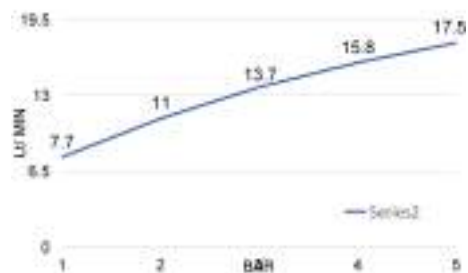

MX2B

Miscelatore doccia esterno 1/2" M inferiore in ottone, cartuccia \varnothing 40 senza distributore

Brass external shower mixer 1/2" M lower connection, cartridge \varnothing 40 without distributor

cod.	fin.
MX2B00003CR	Cromo