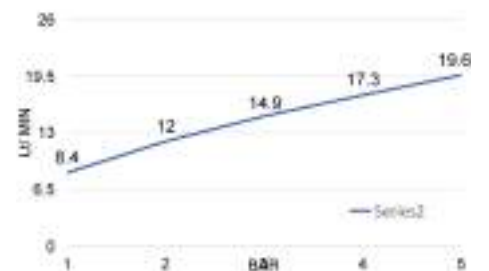

MX1Q

Miscelatore doccia esterno 3/4" M superiore in ottone, cartuccia ø 35 senza distributore

Brass external shower mixer 3/4" M upper connection, cartridge ø 35 without distributor

cod.	fin.
MX1Q00003CR	Cromo