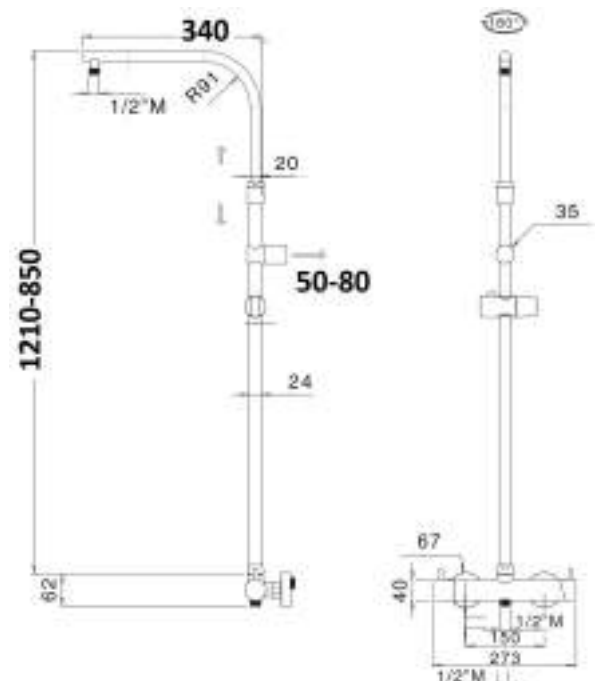

C93-MX3C

Colonna doccia in ottone cromato Ø 24 mm con cursore in abs, regolabile in altezza e orientabile, supporto scorrevole e regolabile in profondità, miscelatore con deviatore incorporato MX3C

Brass adjustable shower column Ø 24 mm with abs slider and revolving arm, adjustable support, mixer with diverter MX3C

cod.	fin.	€
04P00000A0CR	Cromo	344,00

Colonna doccia in ottone cromato Ø 24 mm con cursore in abs, regolabile in altezza e orientabile, supporto scorrevole e regolabile in profondità, miscelatore con deviatore incorporato MX3C, completa di soffione VIENNA SD3125 ø 250 mm, doccia ARTIST DC5055, flessibile cm 150 D/A

Brass adjustable shower column Ø 24 mm with abs slider and revolving arm, adjustable support, mixer with diverter MX3C, complete with VIENNA SD3125 ø250 mm, shower head ARTIST DC5055 shower, double lock flexible cm 150

cod.	fin.	€
04P10264A0CR	Cromo	466,00

Colonna doccia in ottone cromato Ø 24 mm con cursore in abs, regolabile in altezza e orientabile, supporto scorrevole e regolabile in profondità, miscelatore con deviatore incorporato MX3C, completa di soffione LINZ SD2725 ø 250 mm doccia STAR DC5039, flessibile cm 150 D/A

Brass adjustable shower column Ø 24 mm with abs slider and revolving arm, adjustable support, mixer with diverter MX3C, complete with LINZ shower head SD2725 ø250 mm, STAR DC5039 shower, double lock flexible cm 150

cod.	fin.	€
04P69274A0CR	Cromo	415,00