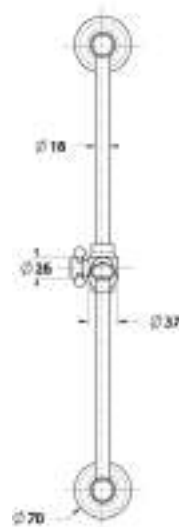

OTELLO MATILDE

Saliscendi in ottone stile antico Ø 18 mm lunghezza totale 62 cm completo di doccia MATILDE LUSO con manopola ottone o manopola moplen e disco ottone, flessibile 150 cm D/A

Brass sliding rail old style Ø 18 mm overall length 62 cm with MATILDE LUSO handshower brass handle or moplen handle, brass disk, flexible hose 150cm double interlock

doccia con manopola ottone

shower with brass handle

cod.	fin.
SL9A4M1D8CG	Cromo/Oro
SL9A4M1D8DO	Oro
SL9A4M1D8NS	Nichel spazzolato
SL9A4M1D8OA	Bronzo
SL9A4M1D8RA	Rame

doccia con manopola bianca moplen

shower whit moplen white handle

cod.	fin.
SL9A4M2D8CG	Cromo/Oro
SL9A4M2D8DO	Oro
SL9A4M2D8NS	Nichel spazzolato
SL9A4M2D8OA	Bronzo
SL9A4M2D8RA	Rame