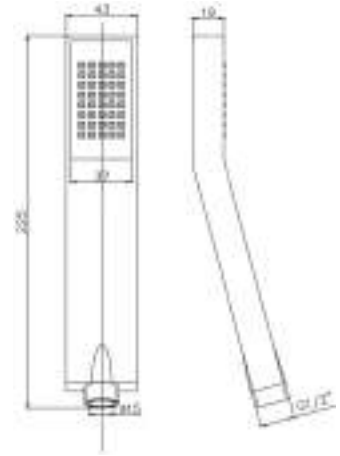

QUADRA

DC5023

Doccia monogetto anticalcare in abs, attacco 1/2 M

Abs monojet antiscale handshower 1/2 M connection

cod.	fin.	pack.
DC5023001CR	Cromo	Bag
DC5023009CR	Cromo	Box