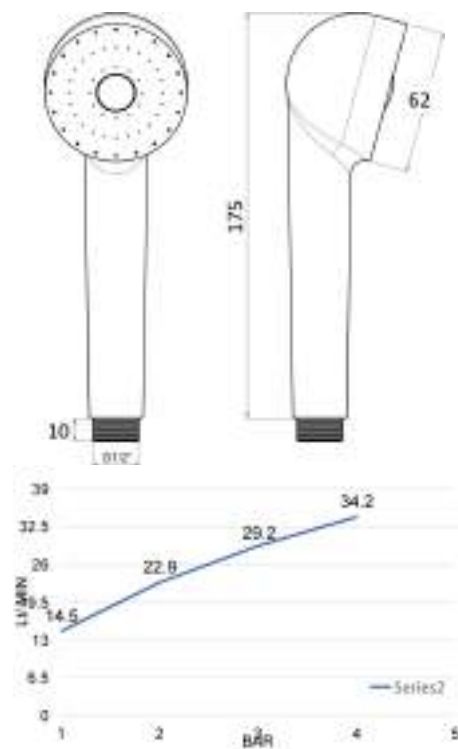

VIOLA

DC5008

Doccia monogetto in abs, attacco 1/2 M

Abs monojet handshower 1/2 M connection

cod.	fin.	pack.
DC5008001CR	Cromo	Bag