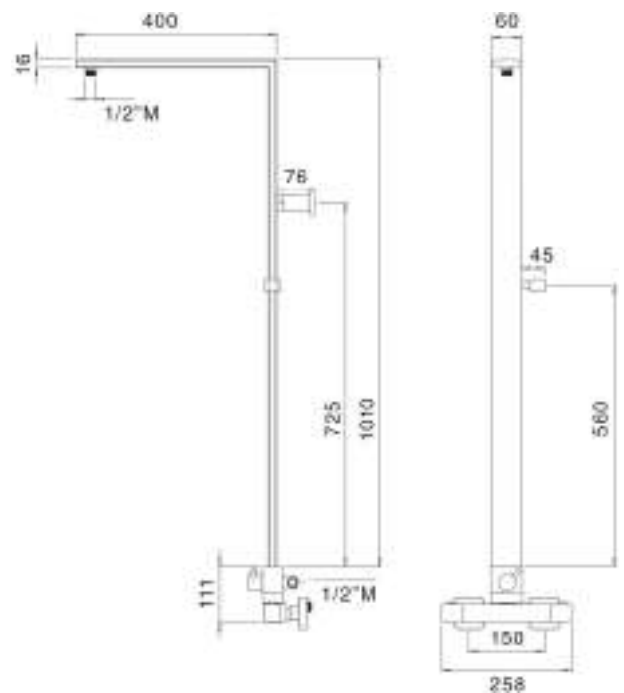

C51-TM1Q

Colonna doccia in ottone cromato con supporto doccia fisso, sezione rettangolare, deviatore e termostatico TM1Q

Brass shower column with shower support and rectangular section, diverter and thermostatic mixer TM1Q

cod.	fin.
51N0000000CR	Cromo

Colonna doccia in ottone cromato con supporto doccia fisso, sezione rettangolare, deviatore e termostatico TM1Q, soffione SCOTLAND SD4931 370X190 mm, doccia QUADRA DC5023 e flessibile cm 150 D/A

Brass shower column with shower support and rectangular section, diverter and thermostatic mixer TM1Q, SCOTLAND SD4931 shower head 370X190 mm, QUADRA shower DC5023, double lock flexible 150 cm

cod.	fin.
TM1Q51023CR	Cromo