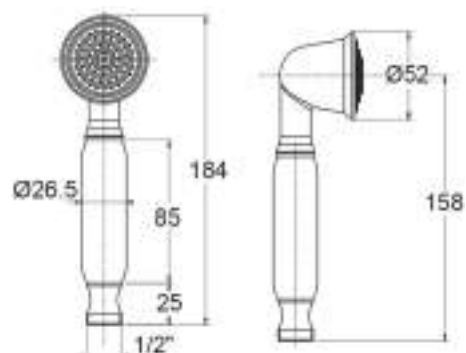

Old fashion brass shower Available with handle in: brass, ceramic or white moplen Disk in: brass, plastic or antiscalc 1/2 M connection

Manopola 1 ottone - Disco A ottone

Handle 1 brass - Disk A brass

cod.	fin.
DC50001A1CR	Cromo
DC50001A1DO	Oro
DC50001A1NS	Nichel spazzolato
DC50001A1OA	Bronzo
DC50001A1RA	Rame