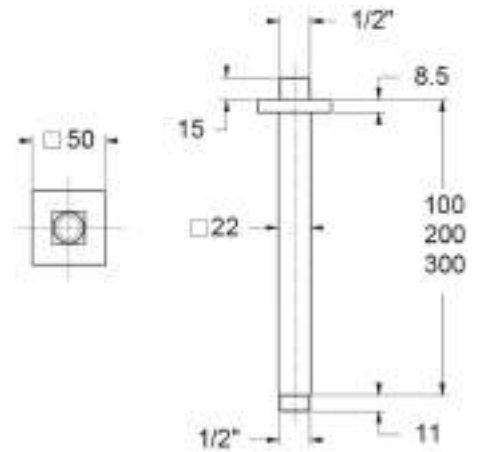

BD6051

Braccio doccia a soffitto 22x22 mm, attacchi 1/2" M X 1/2" M, lunghezze 100/200/300 mm

Ceiling brass shower arm 22x22 mm, 1/2" M X 1/2" M connections, 100/200/300 mm length

Lunghezza 100 mm

100 mm length

cod.	fin.
BD6051103BO	Bianco opaco
BD6051103CR	Cromo
BD6051103DO	Oro
BD6051103NO	Nero opaco
BD6051103NS	Nichel spazzolato
BD6051103OA	Bronzo
BD6051103RA	Rame

Lunghezza 200 mm

200 mm length

cod.	fin.
BD6051203BO	Bianco opaco
BD6051203CR	Cromo
BD6051203DO	Oro
BD6051203NO	Nero opaco
BD6051203NS	Nichel spazzolato
BD6051203OA	Bronzo
BD6051203RA	Rame

Lunghezza 300 mm

300 mm length

cod.	fin.
BD6051303BO	Bianco opaco
BD6051303CR	Cromo
BD6051303DO	Oro
BD6051303NO	Nero opaco
BD6051303NS	Nichel spazzolato
BD6051303OA	Bronzo
BD6051303RA	Rame

BD6047

Braccio doccia a soffitto $\varnothing$ 23 mm, attacchi 1/2" M X 1/2" M, lunghezze 100/200/300

Ceiling brass shower arm $\varnothing$ 23 mm, 1/2" M X 1/2" M connections, 100/200/300 mm length