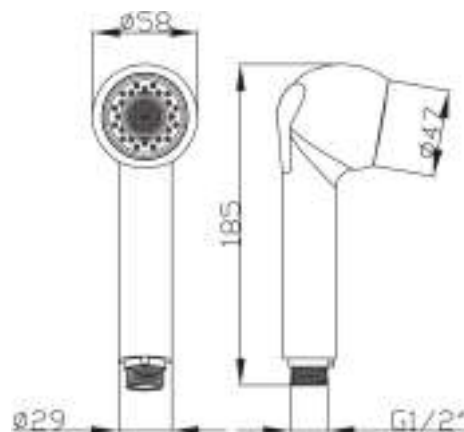

cod.	fin.
DC5012001CR	Cromo

DC5014

Doccia cucina 2 getti anticalcare in abs 1/2 M

Abs kitchen handshower 2 jets with rubber clean 1/2 M

cod.	fin.
DC5014001BI	Bianco
DC5014001CR	Cromo
DC5014001TF	Terra di Francia