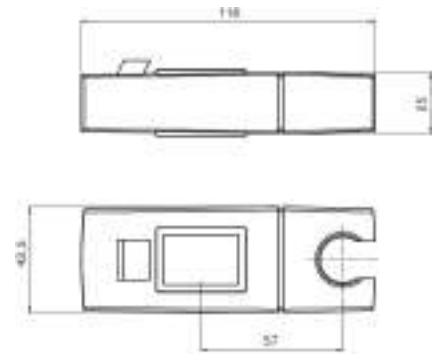

RI0057

Appendidoccia scorrevole in abs per colonna C57

Abs slider for column C57

cod.	var.	fin.
RI0030181CR	CR	Cromo