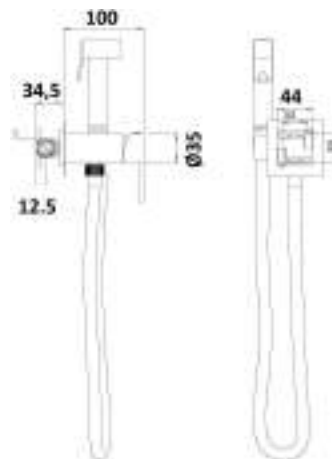

cod.	fin.
D76191203BO	Bianco opaco
D76191203CR	Cromo
D76191203DO	Oro
D76191203NO	Nero opaco
D76191203NS	Nichel spazzolato
D76191203OA	Bronzo
D76191203RA	Rame