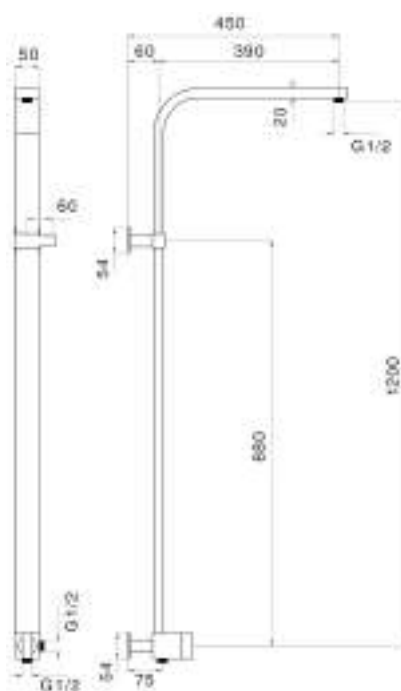

CL2155

Colonna doccia in ottone con deviatore, completa di soffione PARIGI SD3230 300X300 mm, doccia QUADRA DC5023, flessibili 150 cm e 60 cm D/A

Brass shower column with diverter, complete with showerhead PARIGI SD3230 300X300 mm, shower QUADRA DC5023, double lock flexibles 150 cm e 60 cm

cod. _____ fin. _____

CL2155NC3CR Cromo