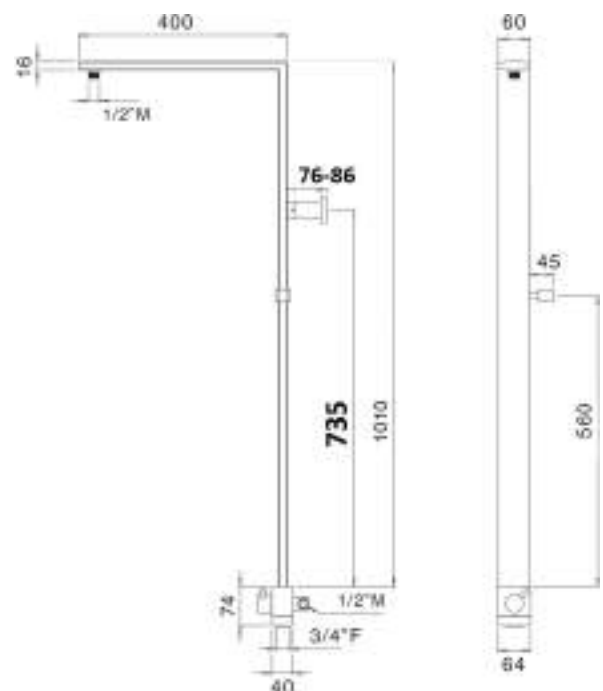

C51B

Colonna doccia in ottone cromato con supporto doccia fisso, sezione rettangolare, deviatore e attacco 3/4 F

Brass shower column with shower support, fixed and rectangular section, diverter and 3/4 F connection

cod. _____ fin. _____
C51B00009CR Cromo

Colonna doccia in ottone cromato con supporto doccia fisso, sezione rettangolare, deviatore e attacco 3/4 F, completa di soffione SCOTLAND SD4931 370X190 mm, doccia QUADRA DC5023 e flessibile 150 D/A

Brass shower column with shower support and rectangular section, diverter and 3/4 F connection, complete with SCOTLAND shower head SD4931 370X190 mm, QUADRA shower DC5023, double lock flexible 150 cm

cod. _____ fin. _____
C51B40223CR Cromo