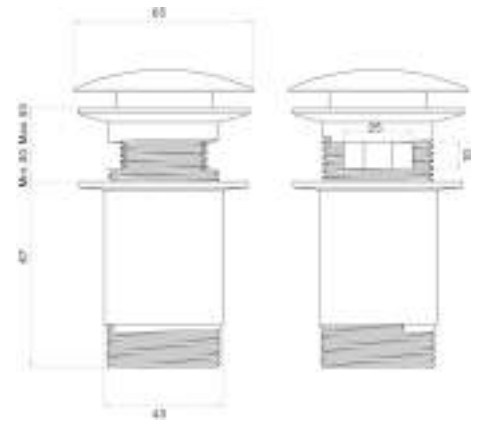

RI2000

Scarico Click Clack in ottone con/senza troppo pieno. Apertura min 10 mm - max 50 mm

Brass Click Clack pop up with/without overflow. 10 mm min - 50 mm max opening