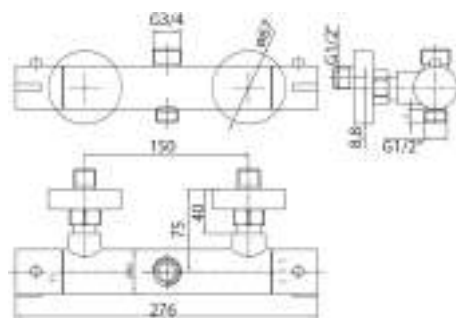

TM1B

Termostatico doccia esterno 3/4" M superiore in ottone

Thermostatic brass shower mixer 3/4" M upper connection

cod.	fin.
TM1B00003CR	Cromo

TM3E

Termostatico doccia esterno con deviatore 3/4" M x 1/2" M in ottone

Thermostatic brass shower mixer with diverter 3/4" M x 1/2" M

cod.	fin.
TM3E00003CR	Cromo