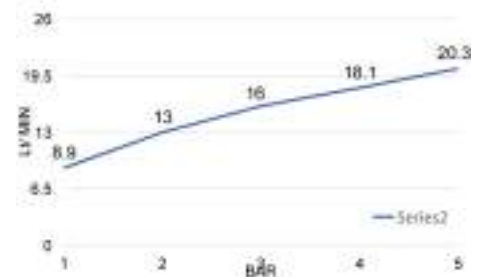

AGATA

DC5090

Doccia monogetto anticalcare in abs, attacco 1/2 M

Abs monojet antiscale handshower 1/2 M connection

cod.	fin.	pack.
DC5090001CR	Cromo	Bag
DC5090009CR	Cromo	Box