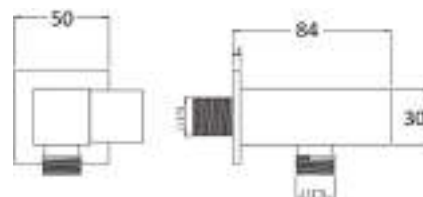

DP3071

Duplex snodato incasso in ottone serie Glamour
1/2 MM

Glamour brass adjustable wall shower support
with water connection 1/2 MM

cod.	var.	fin.
DP3071003CR	CR	Cromo