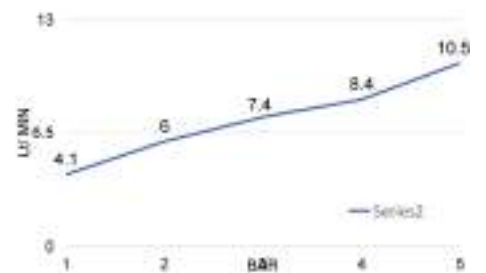

RUIS19

Miscelatore per idroscopino in ottone 1/2 M x 1/2 M con supporto doccia

Brass mixer 1/2 M x 1/2 M with shower support.