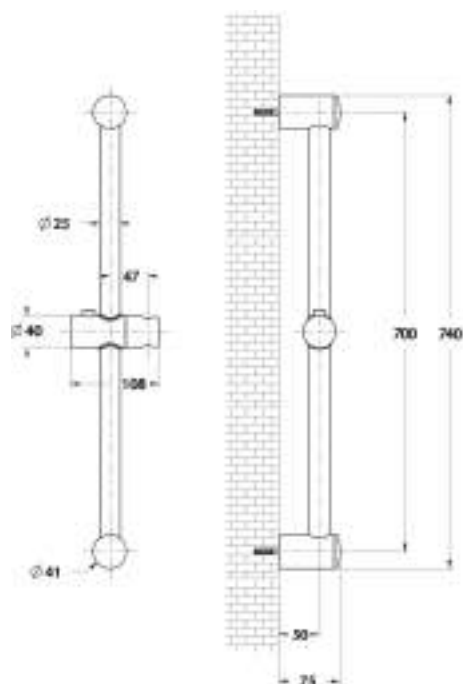

FIRENZE

Saliscendi Ø 25 mm lunghezza 74 cm con scorrevole in abs
Sliding rail Ø 25 mm overall length 74 cm abs slider

cod. _____ fin. _____
SL5F00005CR Cromo

Saliscendi Ø 25 mm lunghezza 74 cm con scorrevole in abs,
completo di doccia DIAMANTE, portasapone e flessibile 150 cm D/
A

Sliding rail Ø 25 mm overall length 74 cm abs slider with
DIAMANTE handshower, soap holder, flexible hose 150 cm double
interlock

cod. _____ fin. _____
SL5F416T5CR Cromo

Saliscendi Ø 25 mm lunghezza 74 cm con scorrevole in abs,
completo di doccia ALISSO 3, portasapone e flessibile 150 cm D/A
Sliding rail Ø 25 mm overall length 74 cm abs slider with ALISSO 3
handshower, soap holder, flexible hose 150 cm double interlock

cod. _____ fin. _____
SL5F467T5CR Cromo