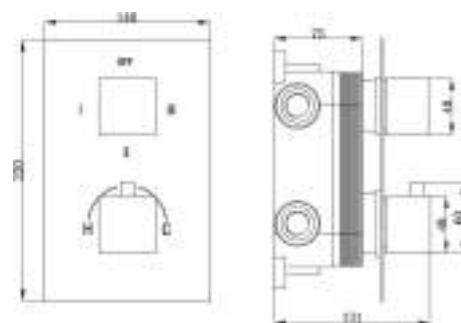

TM3VQ

Termostatico doccia incasso in ottone 3 vie, completo di scatola per facile installazione, bolla e tappi prova

Thermostatic brass concealed shower mixer 3 ways complete with easybox, level and caps for test