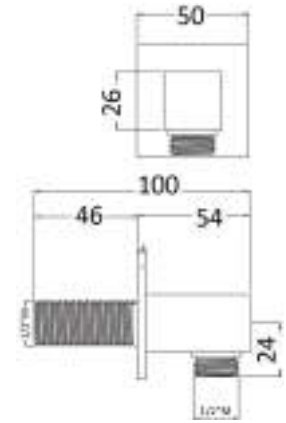

Square brass wall outlet connection 1/2 MM

cod.	var.	fin.
PA3165003CR	CR	Cromo

PA3160

Pres a acqua in ottone serie Glamour attacco 1/2 MM oppure 1/2MF

Glamour brass wall outlet 1/2 MM or 1/2MF

cod.	var.	fin.
PA3160003CR	1/2 MM	Cromo
PA3160103CR	1/2 MF	Cromo