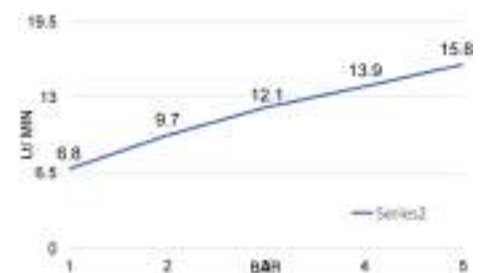

TM2Q

Termostatico doccia esterno 1/2" M inferiore in ottone

Thermostatic brass shower mixer 1/2" M lower connection