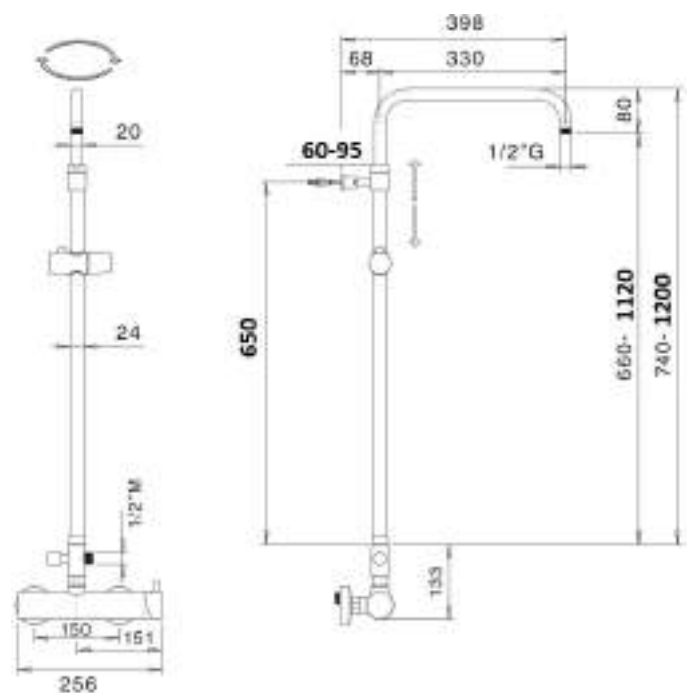

C40-MX1B

Colonna doccia in ottone cromato Ø 24 mm con cursore in abs, regolabile in altezza e orientabile, deviatore e miscelatore MX1B

Brass adjustable shower column Ø 24 mm with abs slider and revolving arm, diverter and mixer MX1B

cod.	fin.	€
40H00000A0CR	Cromo	308,00

Colonna doccia in ottone cromato Ø 24 mm con cursore in abs, regolabile in altezza e orientabile, deviatore e miscelatore MX1B, completa di soffione VIENNA SD3125 ø 250 mm, doccia ARTIST DC5055, flessibile cm 150 D/A

Brass adjustable shower column Ø 24 mm with abs slider and revolving arm, diverter and mixer MX1B, complete with VIENNA SD3125 ø 250 mm shower head, ARTIST DC5055 shower, double lock flexible cm 150

cod.	fin.	€
MX1B40105CR	Cromo	471,00

Colonna doccia in ottone cromato Ø 24 mm con cursore in abs, regolabile in altezza e orientabile, deviatore e miscelatore MX1B, completa di soffione LINZ SD2725 ø 250 mm, doccia ARTIST DC5055, flessibile cm 150 D/A

Brass adjustable shower column Ø 24 mm with abs slider and revolving arm, diverter and mixer MX1B, complete with LINZ shower head SD2725 ø 250 mm, ARTIST shower DC5055, double lock flexible cm 150

cod.	fin.	€
MX1B40695CR	Cromo	432,00