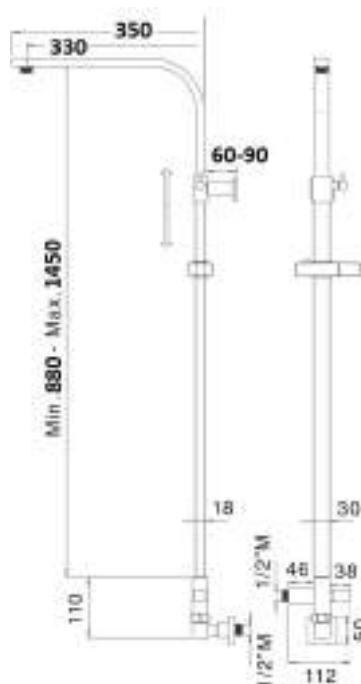

C57C

Colonna doccia in acciaio cromato sezione rettangolare 30x18 mm con cursore abs, regolabile in altezza, deviatore e presa acqua a muro 1/2 M

Stainless steel adjustable shower column size 30x18 mm with abs slider, diverter and 1/2 M wall water outlet

cod.	fin.
C57C00009CR	Cromo

Colonna doccia in acciaio cromato sezione rettangolare 30x18 mm con cursore abs, regolabile in altezza, deviatore e presa acqua a muro 1/2 M, completa di soffione CALAIS SD2925 250x250 mm, doccia QUADRA DC5023 e flessibile cm 150 D/A

Stainless steel adjustable shower column size 30x18 mm with abs slider, diverter and 1/2 M wall water outlet complete with CALAIS shower head SD2925 250x250 mm, QUADRA shower DC5023, double lock flexible 150 cm

cod.	fin.
C57C47023CR	Cromo