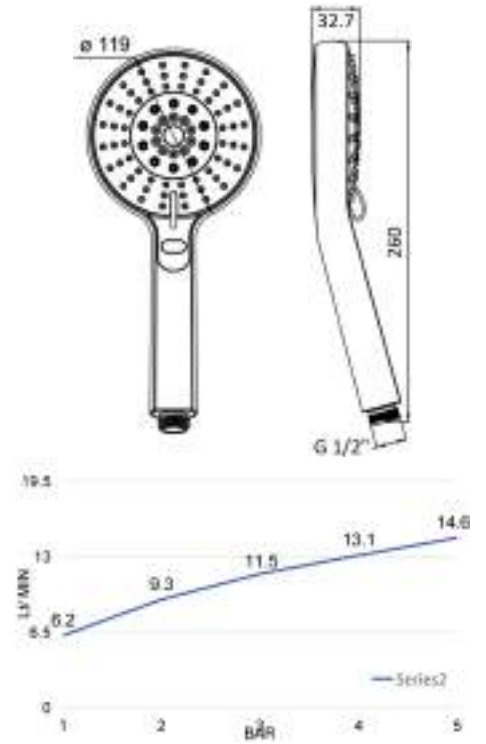

DIAMANTE

DC5216

Doccia idromassaggio anticalcare in abs, 4 getti + funzione CHIUSURA ACQUA TEMPORANEA, display temperatura e indicatore di portata e attacco 1/2 M

Abs hydromassage antiscala handshower, 4 jets + TEMPORARY WATER STOP function with temperature and water flow display, 1/2 M connection

cod.	fin.	pack.
DC5216001CR	Cromo	Bag
DC5216009CR	Cromo	Box