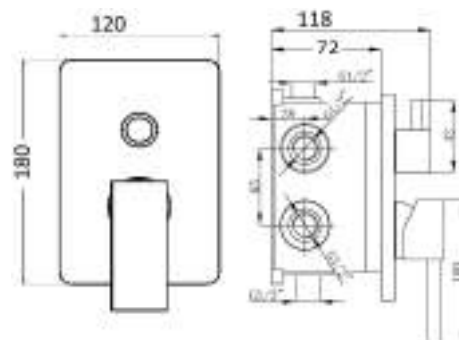

RU2VT35

Miscelatore incasso 2 vie in ottone, cartuccia $\varnothing$ 35 senza distributore, completo di scatola per facile installazione, bolla, previste in kit separato prolunghe 2.5cm

2 ways brass concealed shower mixer, cartridge $\varnothing$ 35 without distributor complete with easybox, level.