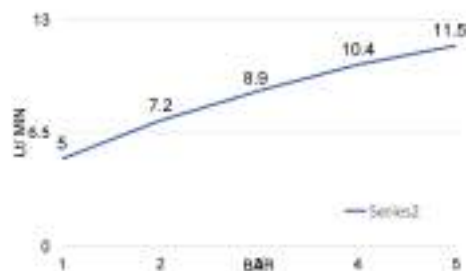

cod.	fin.
TM4Q00003CR	Cromo