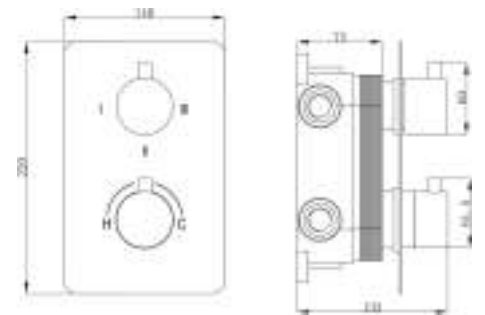

TM4VT

Termostatico doccia incasso in ottone 4 vie
Thermostatic brass concealed shower mixer
4 ways

cod.	fin.
TM4VT0003CR	Cromo

TM3VT

Termostatico doccia incasso in ottone 3 vie,
completo di scatola per facile installazione, bolla
e tappi prova

Thermostatic brass concealed shower mixer 3
ways complete with easybox, level and caps for
test

cod.	fin.
TM3VT0S03BO	Bianco opaco
TM3VT0S03CN	Cromo nero
TM3VT0S03CR	Cromo
TM3VT0S03DO	Oro
TM3VT0S03NK	Nichel spazzolato opaco
TM3VT0S03NO	Nero opaco
TM3VT0S03NS	Nichel spazzolato
TM3VT0S03OA	Bronzo
TM3VT0S03OS	Oro spazzolato opaco
TM3VT0S03RA	Rame