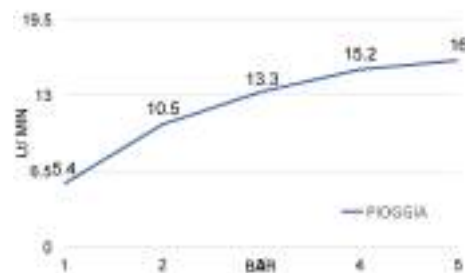

cod.	fin.
SD4017001CR	Cromo