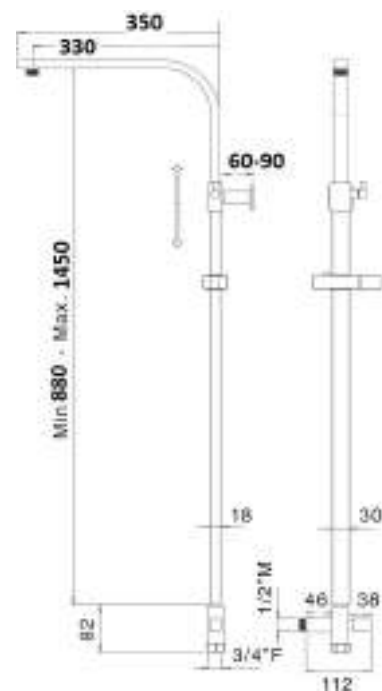

C57B

Colonna doccia in acciaio cromato, sezione rettangolare 30x18 mm con cursore abs, regolabile in altezza, deviatore e attacco 3/4 F

Stainless steel adjustable shower column size 30x18 mm with abs slider, diverter and 3/4 F connection

cod.	fin.
C57B00009CR	Cromo

Colonna doccia in acciaio cromato, sezione rettangolare 30x18 mm cromato con cursore abs, regolabile in altezza, deviatore e attacco 3/4 F, completa di soffione CALAIS SD2925 250x250 mm, doccia QUADRA DC5023 e flessibile 150 D/A

Stainless steel adjustable shower column size 30x18 mm with abs slider, diverter and 3/4 F connection, complete with CALAIS SD2925 shower head 250x250 mm, QUADRA shower DC5023, double lock flexible 150 cm

cod.	fin.
C57B47023CR	Cromo