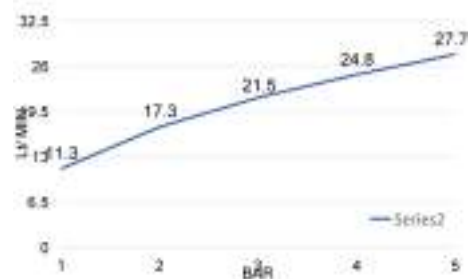

GLICINE

DC5063

Doccia monogetto anticalcare in abs, attacco 1/2 M

Abs monojet antiscale handshower 1/2 M connection

cod.	fin.	pack.
DC5063001CR	Cromo	Bag
DC5063009CR	Cromo	Box