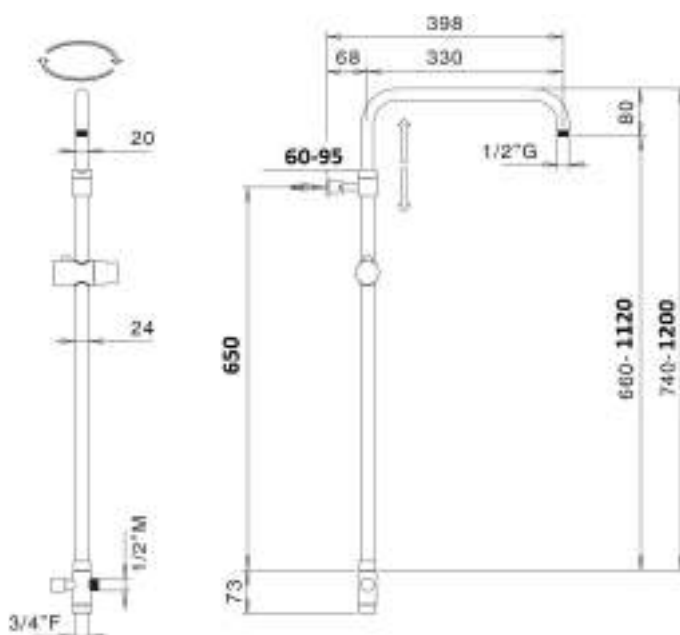

C40B

Colonna doccia in ottone cromato Ø 24 mm con cursore in abs, regolabile in altezza e orientabile, deviatore e attacco 3/4 F

Brass shower column adjustable Ø 24 mm with abs slider and revolving arm, 3/4 F connection

cod.	fin.	€
C40B00009CR	Cromo	179,00

Colonna doccia in ottone cromato Ø 24 mm con cursore in abs, regolabile in altezza e orientabile, deviatore e attacco 3/4 F, completa di soffione VIENNA SD3125 ø 250 mm, doccia ARTIST DC5055, flessibile cm 150 D/A

Brass adjustable shower column Ø 24 mm with abs slider and revolving arm, with diverter and 3/4 F connection, complete with VIENNA SD3125 ø 250 mm shower head, ARTIST DC5055 shower, double lock flexible cm150

cod.	fin.	€
C40B41055CR	Cromo	342,00

Colonna doccia in ottone cromato Ø 24 mm con cursore in abs, regolabile in altezza e orientabile, deviatore e attacco 3/4 F, completa di soffione LINZ SD2725 ø 250 mm, doccia ARTIST DC5055, flessibile cm 150 D/A

Brass adjustable shower column Ø 24 mm with abs slider and revolving arm, diverter and 3/4 F connection, complete with LINZ shower head SD2725 ø 250 mm, ARTIST shower DC5055, double lock flexible cm 150

cod.	fin.	€
C40B46955CR	Cromo	303,00