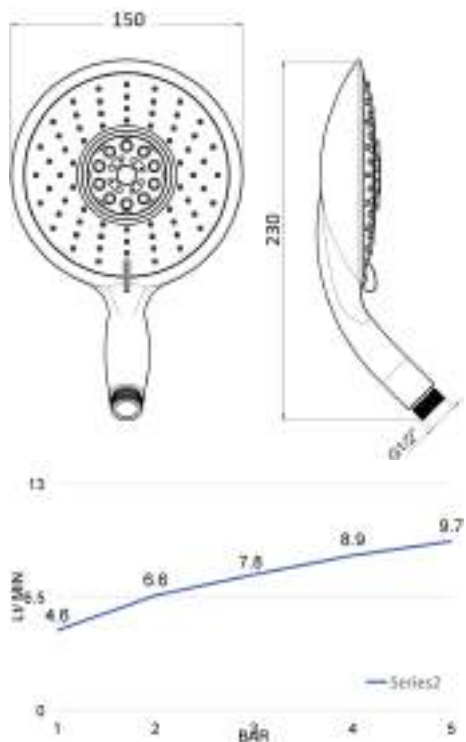

MOON

DC5218

Doccia idromassaggio anticalcare 5 getti in abs, attacco 1/2 M

Abs 5 jets hydromassage antiscale handshower 1/2 M connections

cod.	fin.	pack.
DC5218001CR	Cromo	Bag
DC5218009CR	Cromo	Box

MALAGA

DC5225