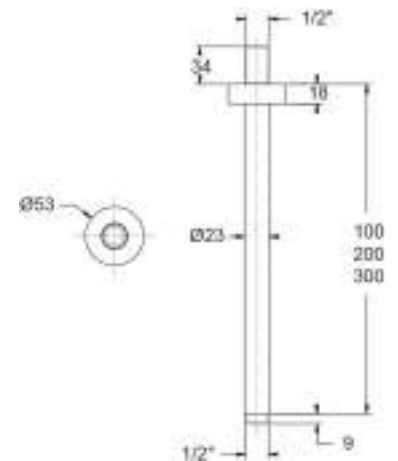

Lunghezza 100 mm

100 mm length

cod.	fin.
BD6047103BO	Bianco opaco
BD6047103CR	Cromo
BD6047103DO	Oro
BD6047103NO	Nero opaco
BD6047103NS	Nichel spazzolato
BD6047103OA	Bronzo
BD6047103RA	Rame

Lunghezza 200 mm

200 mm length

cod.	fin.
BD6047203BO	Bianco opaco
BD6047203CR	Cromo
BD6047203DO	Oro
BD6047203NO	Nero opaco
BD6047203NS	Nichel spazzolato
BD6047203OA	Bronzo
BD6047203RA	Rame

Lunghezza 300 mm

300 mm length

cod.	fin.
BD6047303BO	Bianco opaco
BD6047303CR	Cromo
BD6047303DO	Oro
BD6047303NO	Nero opaco
BD6047303NS	Nichel spazzolato
BD6047303OA	Bronzo
BD6047303RA	Rame