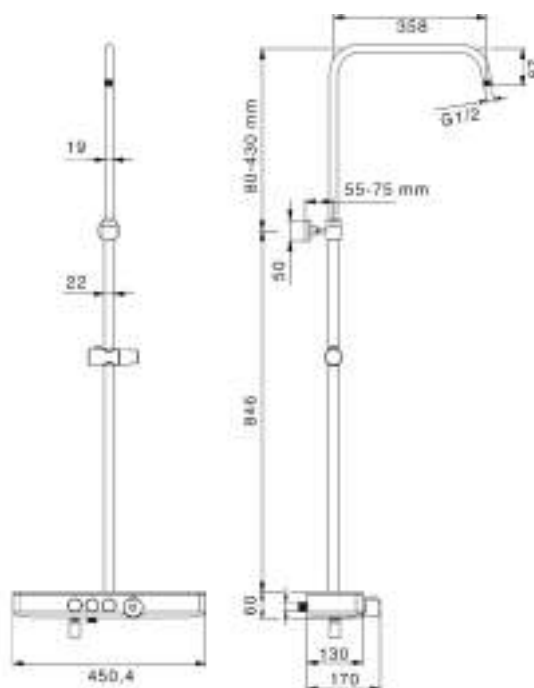

TM3170

Colonna doccia in acciaio cromato regolabile in altezza e orientabile con cursore in abs, completa di termostatico e lavapiedi integrato, soffione CALAIS SD2925 250X250 mm, doccia TRENDY DC5056, flessibile 150 cm D/A

Stainless steel adjustable column, revolving arm and slider abs, complete with thermostatic mixer and footwasher, showerhead CALAIS SD2925 250X250 mm, shower TRENDY DC5056, double lock flexible 150 cm

cod.	fin.	€
TM3170706CR	Cromo	607,00