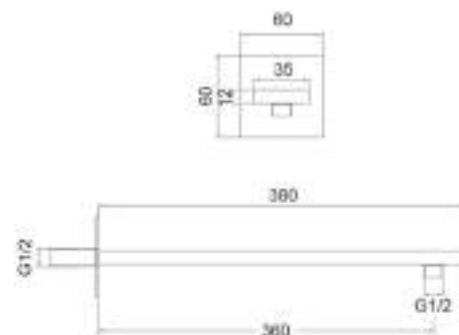

cod.	fin.
BD6053353BO	Bianco opaco
BD6053353CR	Cromo
BD6053353DO	Oro
BD6053353NO	Nero opaco
BD6053353NS	Nichel spazzolato
BD6053353OA	Bronzo
BD6053353RA	Rame

BD6044

Braccio doccia tondo lusso in ottone $\varnothing$ 25 mm, attacchi 1/2" M X 1/2" M, lunghezza 350 mm

Luxury brass round shower arm $\varnothing$ 25 mm, 1/2" M X 1/2" M connections, 350 mm length