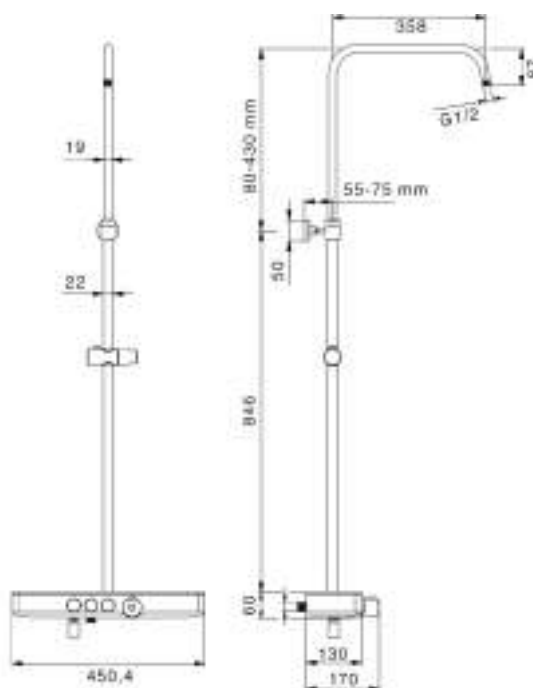

TM3170T

Colonna doccia in acciaio cromato regolabile in altezza e orientabile e cursore abs, completa di termostatico e lavapiedi integrato, soffione LINZ SD2725 Ø 250 mm, doccia STAR DC5039, flessibile 150 cm D/A

Stainless steel adjustable column, revolving arm and slider, complete with thermostatic mixer and footwasher, showerhead LINZ SD2725 Ø 250 mm, shower STAR DC5039, double lock flexible 150 cm

cod.	fin.	€
TM3170699CR	Cromo	607,00