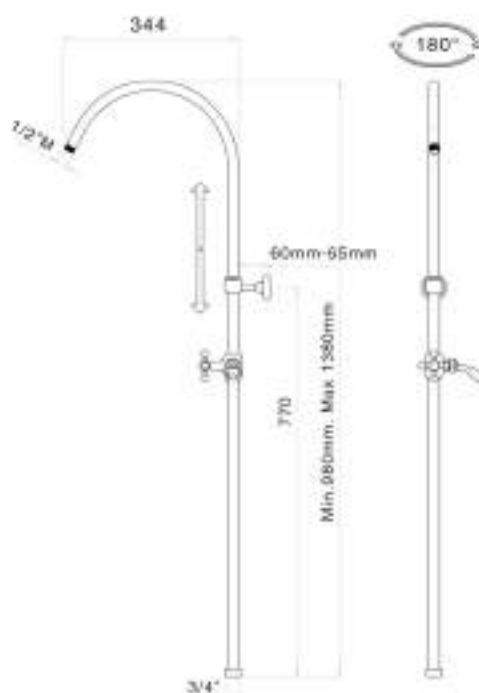

C36A

Colonna doccia in ottone cromato Ø 22 mm con cursore in ottone, regolabile in altezza e orientabile, attacco 3/4 F

Brass shower column adjustable Ø 22 mm with brass slider and revolving arm, 3/4 F connection

cod.	fin.	€
C36A00009CR	Cromo	192,00

Colonna doccia in ottone cromato Ø 22 mm con cursore in ottone, regolabile in altezza e orientabile, attacco 3/4 F, completa di soffione LORD anticalcare SD4102 ø 200 mm, doccia MATILDE anticalcare DC5075, flessibile cm 150 D/A

Brass shower column adjustable Ø 22 mm with brass slider and revolving arm, 3/4 F connection, complete with LORD antiscala shower head SD4102 ø200 mm, MATILDE antiscala shower DC5075, double lock flexible cm 150

cod.	fin.	€
C36A4371ECR	Cromo	363,00