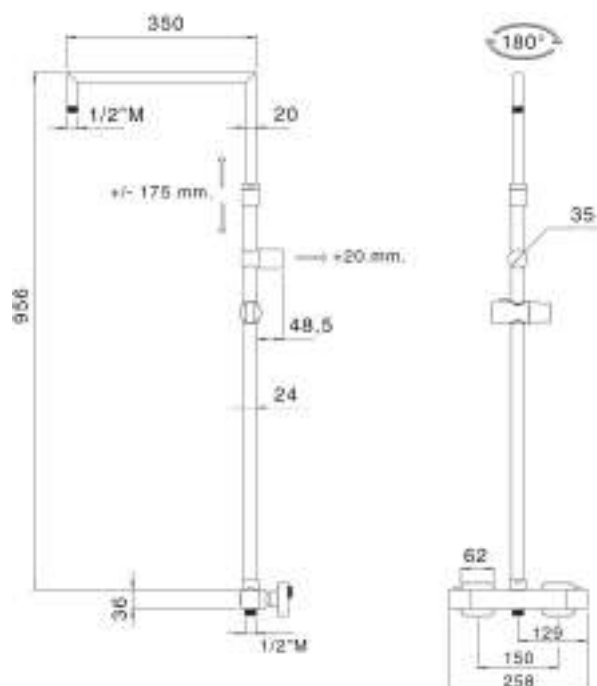

Brass adjustable shower column Ø 24 mm with abs slider and revolving arm, adjustable support, thermostatic with diverter TM3Q

cod.	fin.	€
06U00000A0CR	Cromo	405,00

Colonna doccia in ottone cromato Ø 24 mm con cursore in abs, regolabile in altezza e orientabile con supporto scorrevole e regolabile in profondità, termostatico con deviatore incorporato TM3Q, completa di soffione PARIGI SD3225 250X250 mm, doccia GLAMOUR DC5048, flessibile cm 150 D/A

Brass adjustable shower column Ø 24 mm with abs slider and revolving arm, adjustable support, thermostatic with diverter TM3Q, complete with PARIGI SD3225 shower head 250X250 mm, GLAMOUR shower DC5048, double lock flexible cm 150

cod.	fin.	€
06U05204A0CR	Cromo	523,00

Colonna doccia in ottone cromato Ø 24 mm con cursore in abs, regolabile in altezza e orientabile con supporto scorrevole e regolabile in profondità, termostatico con deviatore incorporato TM3Q, completa di soffione CALAIS SD2925 250X250 mm, doccia TRENDY DC5056, flessibile cm 150 D/A

Brass adjustable shower column Ø 24 mm with abs slider and revolving arm, adjustable support, thermostatic with diverter TM3Q, complete with CALAIS SD2925 shower head 250X250 mm, TRENDY shower DC5056, double lock flexible cm 150

cod.	fin.	€
06U70214A0CR	Cromo	478,00