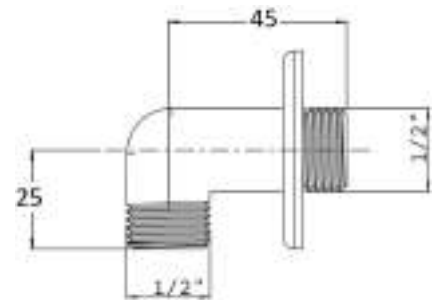

cod.	var.	fin.
PA3170003CR	CR	Cromo

PA3100

Preso acqua in metallo 90° 1/2 MM

Metal wall outlet 90° 1/2 MM

cod.	var.	fin.
PA3100001CR	CR	Cromo

CU7010

Curva in ottone per doccia 1/2" M x 1/2" F girevole

Brass swivel elbow for shower 1/2" M x 1/2" F