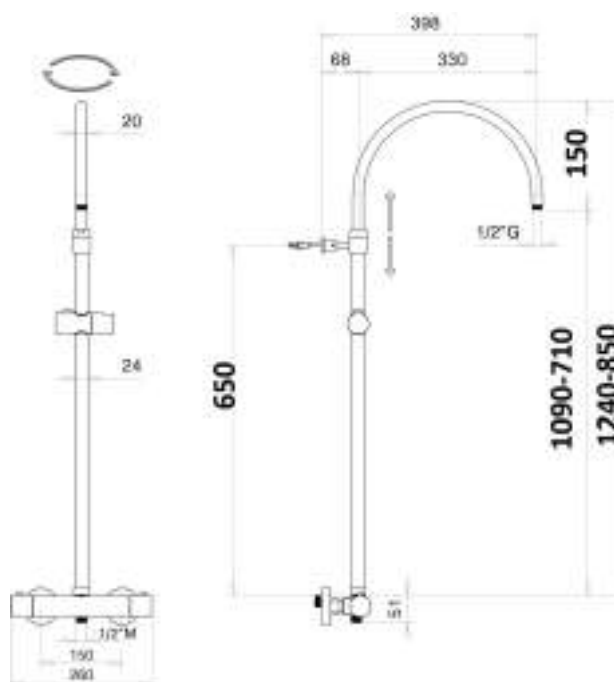

C37-TM3C

Colonna doccia in ottone cromato Ø 24 mm con cursore in abs, regolabile in altezza e orientabile, termostatico con deviatore TM3C

Brass shower column adjustable Ø 24 mm with abs slider and revolving arm, thermostatic with diverter TM3C

cod.	fin.	€
37S00000A0CR	Cromo	312,00

Colonna doccia in ottone cromato Ø 24 mm con cursore in abs, regolabile in altezza e orientabile, termostatico con deviatore TM3C, completa di soffione GALLES SD4905 ø 220 mm, doccia STAR DC5039, flessibile cm 150 D/A

Brass shower column adjustable Ø 24 mm with abs slider and revolving arm, thermostatic with diverter TM3C, complete with GALLES shower head SD4905 ø 220 mm, STAR shower DC5039, double lock flexible cm 150

cod.	fin.	€
TM3C09G93CR	Cromo	381,00