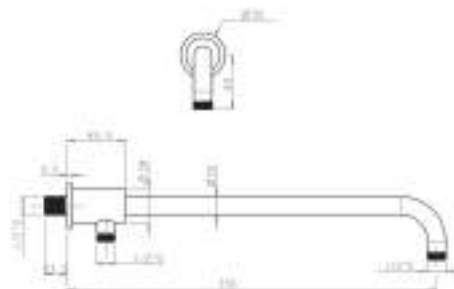

BD6056

Braccio doccia in ottone $\varnothing$ 20 mm, attacchi 1/2" M x 1/2" M x 1/2" M con deviatore, lunghezza 350 mm

Brass shower arm $\varnothing$ 20 mm, 1/2M x 1/2M x 1/2M with diverter, 350 mm length