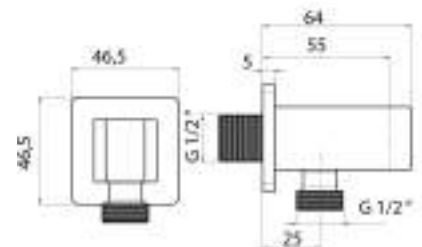

DP3073

Duplex fisso incasso in ottone serie Glamour innesto conico 1/2 MM

Glamour brass wall shower support with water connection 1/2 MM

cod.	var.	fin.
DP3073003CR	CR	Cromo
DP3073003NO	NO	Nero opaco