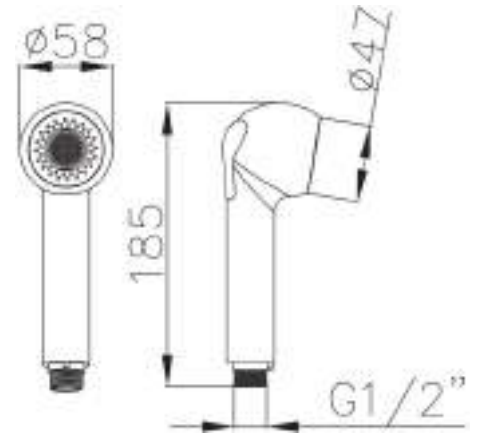

1/2 M X 3/8 M

cod.	fin.
RU0080131BO	Bianco opaco
RU0080131CR	Cromo
RU0080131DO	Oro
RU0080131NO	Nero opaco
RU0080131NS	Nichel spazzolato
RU0080131OA	Bronzo
RU0080131RA	Rame

DC5007

Doccia cucina 2 getti in abs attacco 1/2 M
Abs kitchen handshower 2 jets