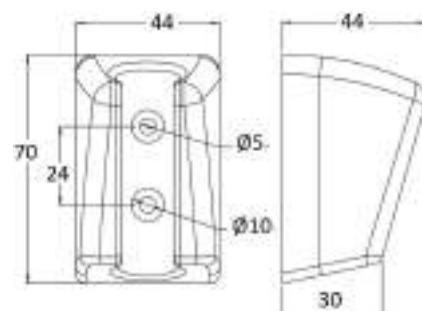

DP3037

Duplex in abs fisso innesto conico

Abs wall shower support

cod.	var.	fin.
DP3037001CR	CR	Cromo