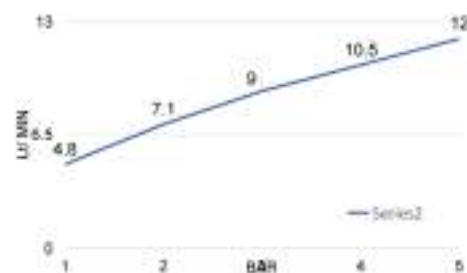

cod.	var.	fin.
SD4033001CR	Ø 108 mm	Cromo