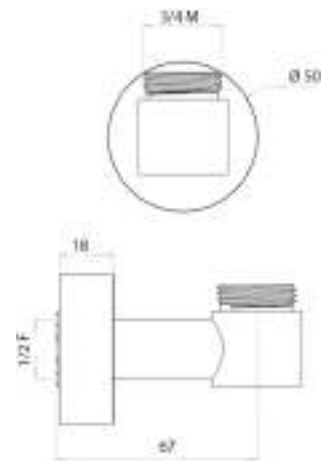

PC0045

Supporto inferiore in ottone con presa acqua per colonna esterno doccia con attacco 3/4" M x 1/2" F

Brass lower support for external shower, inlet connection 3/4" M x 1/2" F