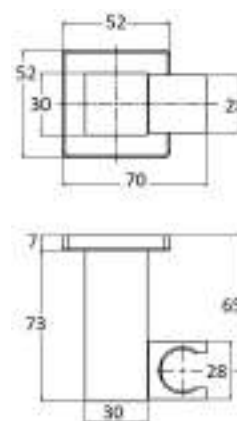

DP3075

Supporto doccia snodato in ottone serie Glamour
Brass Glamour adjustable wall support

cod.	var.	fin.
DP3075003CR	CR	Cromo