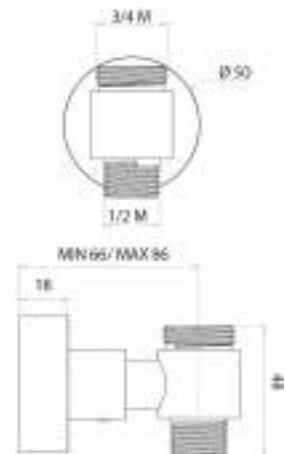

PC0046

Supporto inferiore in ottone con attacco flessibile per colonna esterno doccia con attacco esterno 3/4" M x 1/2" M

Brass lower support with flexible connection for external shower, outlet connection 3/4" M x 1/2" M