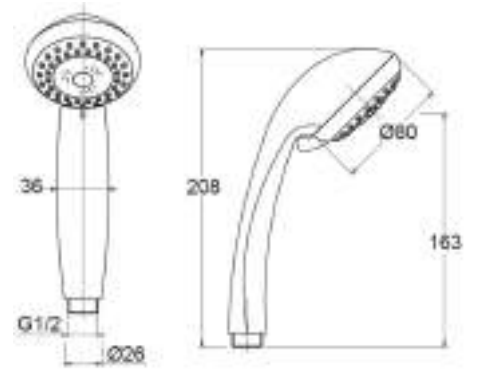

cod.	fin.	pack.
DC5052001CR	Cromo	Bag
DC5052009CR	Cromo	Box

NINFEA

DC5062

Doccia idromassaggio anticalcare 3 getti in abs, attacco 1/2 M

Abs 3 jets hydromassage antiscale handshower 1/2 M connection

cod.	fin.	pack.
DC5062001CR	Cromo	Bag
DC5062009CR	Cromo	Box