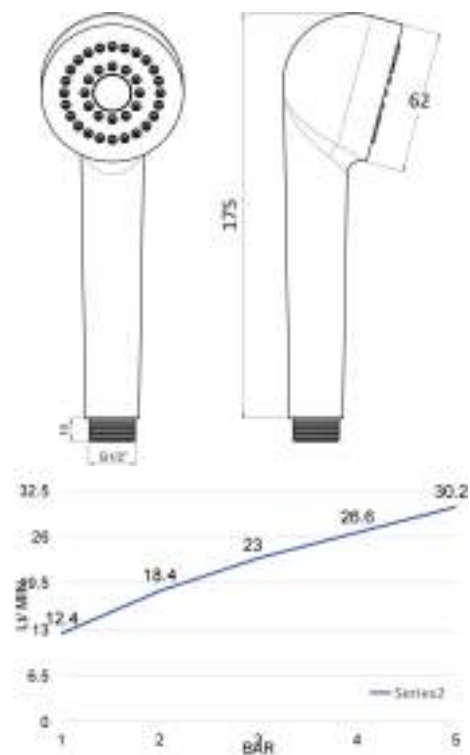

VIOLA A.C.

DC5005

Doccia monogetto anticalcare in abs, attacco 1/2 M

Abs monojet antiscala handshower 1/2 M connection

cod.	fin.	pack.
DC5005001CR	Cromo	Bag