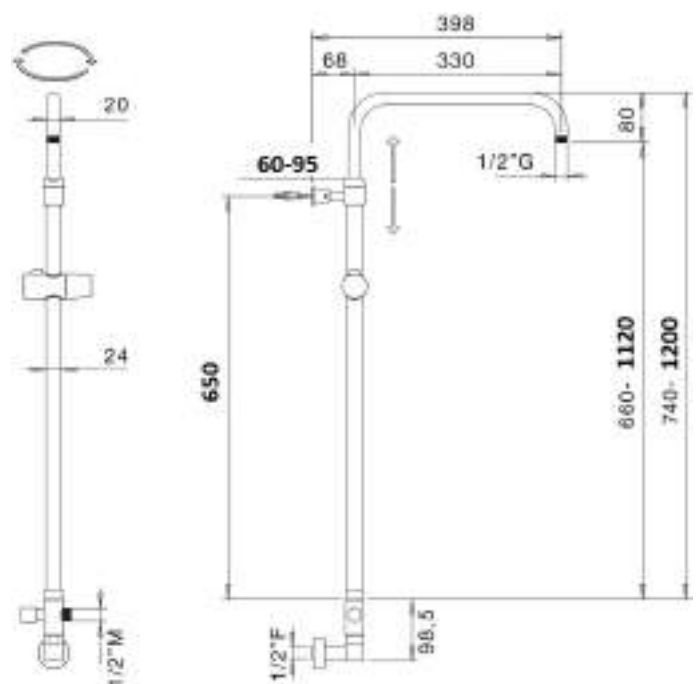

C40C

Colonna doccia in ottone cromato Ø 24 mm con cursore in abs, regolabile in altezza e orientabile, deviatore e presa acqua a muro 1/2 F

Brass adjustable shower column Ø 24 mm with abs slider and revolving arm, diverter and 1/2 F wall water outlet

cod.	fin.	€
C40C00009CR	Cromo	214,00

Colonna doccia in ottone cromato Ø 24 mm con cursore in abs, regolabile in altezza e orientabile, deviatore e presa acqua a muro 1/2 F, completa di soffione VIENNA SD3125 Ø 250 mm, doccia ARTIST DC5055, flessibile cm 150 D/A

Brass adjustable shower column Ø 24 mm with abs slider and revolving arm, diverter and 1/2 F wall water outlet, complete with VIENNA SD3125 Ø 250 mm shower head, ARTIST DC5055 shower, double lock flexible cm 150

cod.	fin.	€
C40C41055CR	Cromo	377,00

Colonna doccia in ottone cromato Ø 24 mm con cursore in abs, regolabile in altezza e orientabile, deviatore e presa acqua a muro 1/2 F, completa di soffione LINZ SD2725 Ø 250 mm, doccia ARTIST DC5055, flessibile cm 150 D/A

Brass adjustable shower column Ø 24 mm with abs slider and revolving arm, 1/2 F wall water outlet, complete with LINZ shower head SD2725 Ø 250 mm ARTIST shower DC5055, double lock flexible cm 150

cod.	fin.	€
C40C46955CR	Cromo	338,00