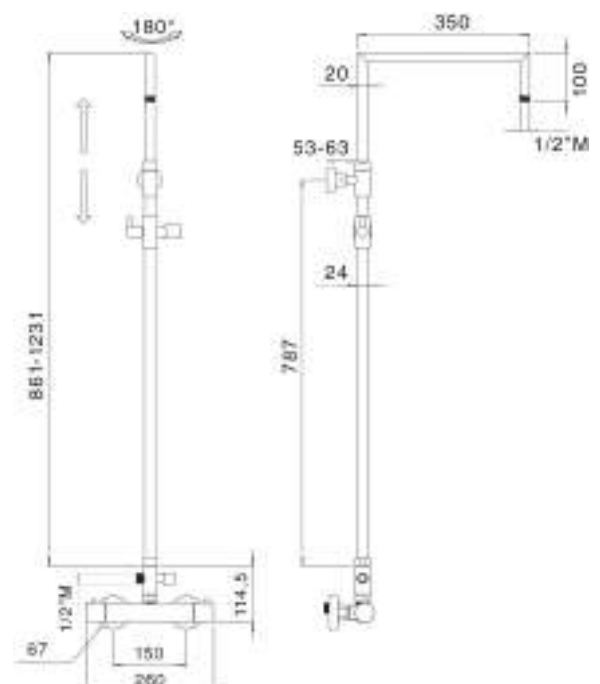

C74-TM1B

Colonna doccia in ottone cromato con cursore ottone, regolabile in altezza e orientabile, deviatore e termostatico TM1B

Brass shower column adjustable Ø 24 mm with brass slider and revolving arm, thermostatic TM1B and diverter

cod.	fin.	€
74M00000B0CR	Cromo	348,00

Colonna doccia in ottone cromato con cursore ottone, regolabile in altezza e orientabile, deviatore e termostatico TM1B, completa di soffione LINZ SD2725 ø 250 mm, doccia ARTIST DC5055, flessibile cm 150 D/A

Brass shower column adjustable Ø 24 mm with brass slider and revolving arm, diverter and thermostatic TM1B, complete with LINZ shower head SD2725 ø 250 mm, ARTIST shower DC5055, double lock flexible cm 150

cod.	fin.	€
74M69264B0CR	Cromo	472,00

Colonna doccia in ottone cromato con cursore ottone, regolabile in altezza e orientabile, deviatore e termostatico TM1B, completa di soffione VIENNA SD3125 ø 250 mm, doccia ARTIST DC5055, flessibile cm 150 D/A

Brass shower column adjustable Ø 24 mm with brass slider and revolving arm, thermostatic TM1B and diverter, complete with VIENNA SD3125 ø 250 mm shower head, ARTIST DC5055 shower, flexible cm 150

cod.	fin.	€
TM1B74105CR	Cromo	511,00