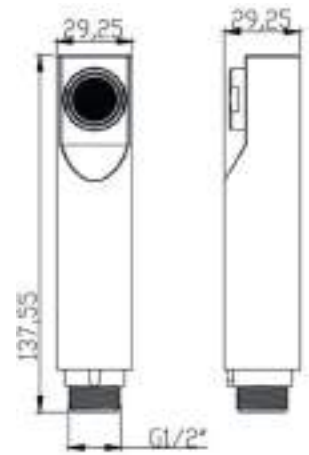

DC5011

Doccia cucina monogetto in abs attacco 1/2 M
Kitchen handshower abs 1/2 M