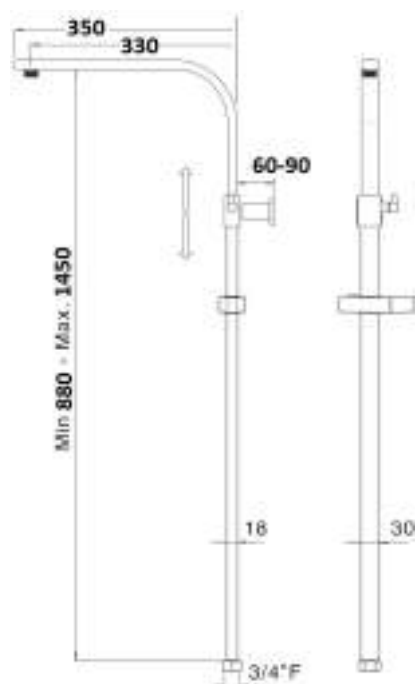

C57A

Colonna doccia in acciaio cromato sezione rettangolare 30x18 mm con cursore abs, regolabile in altezza, attacco 3/4 F

Stainless steel adjustable shower column size 30x18 mm with abs slider, 3/4 F connection

Stainless steel adjustable shower column size 30x18 mm with abs slider, 3/4 F connection, complete with CALAIS SD2925 shower head 250x250 mm, QUADRA shower DC5023, double lock flexible 150 cm

cod. _____ fin. _____
C57A47023CR Cromo