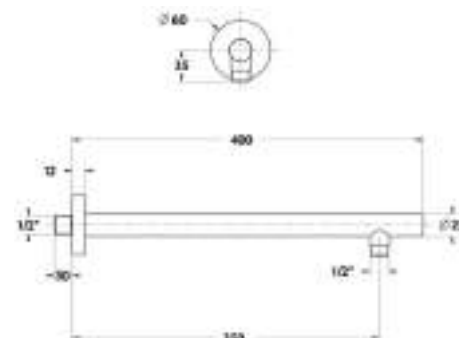

BD6044

Braccio doccia tondo lusso in ottone \varnothing 25 mm, attacchi 1/2" M X 1/2" M, lunghezza 350 mm

Luxury brass round shower arm \varnothing 25 mm, 1/2" M X 1/2" M connections, 350 mm length

cod.	fin.
BD6044003BO	Bianco opaco
BD6044003CR	Cromo
BD6044003DO	Oro
BD6044003NO	Nero opaco
BD6044003NS	Nichel spazzolato
BD6044003OA	Bronzo
BD6044003RA	Rame