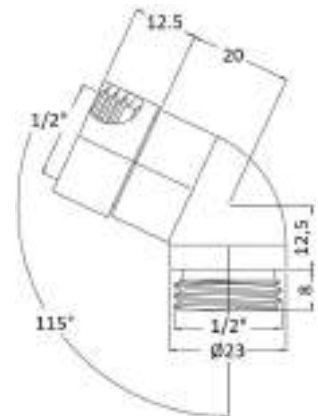

CU7010

Curva in ottone per doccia 1/2" M x 1/2" F girevole

Brass swivel elbow for shower 1/2" M x 1/2" F

cod.	var.	fin.
CU7010001CR	CR	Cromo