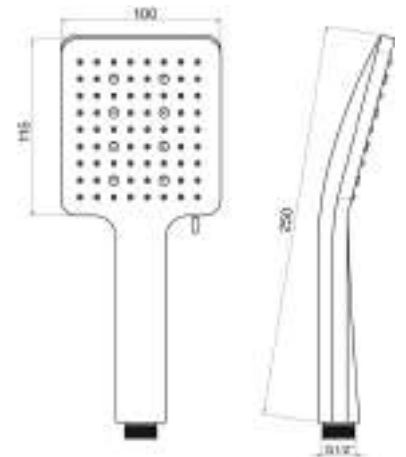

LEVEL

DC5226

Doccia idromassaggio anticalcare 6 getti in abs,
attacco 1/2 M

Abs 6 jets hydromassage antiscala handshower
1/2 M connection

cod.	fin.	pack.
DC5226001CR	Cromo	Bag
DC5226009CR	Cromo	Box