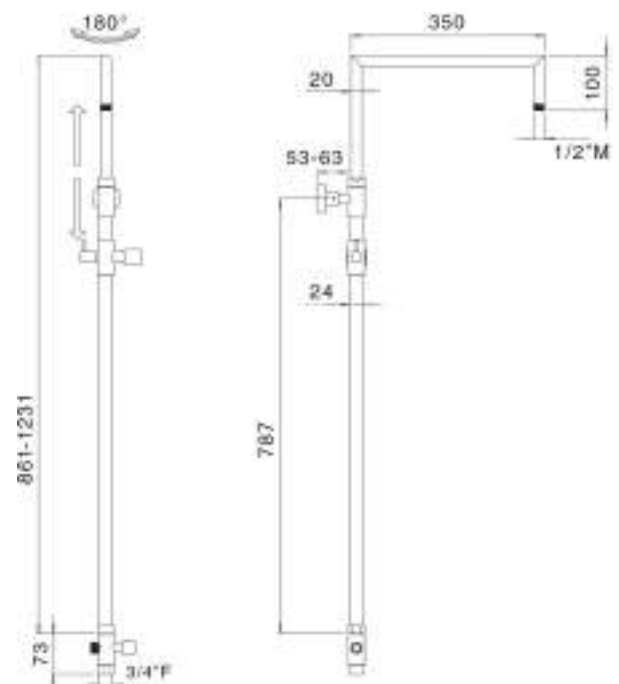

C74B

Colonna doccia in ottone cromato con cursore ottone, regolabile in altezza e orientabile, deviatore e attacco 3/4 F

Brass shower column adjustable Ø 24 mm with brass slider and revolving arm, diverter and 3/4 F connection

cod.	fin.	€
C74B00009CR	Cromo	202,00

Colonna doccia in ottone cromato con cursore ottone, regolabile in altezza e orientabile, deviatore e attacco 3/4 F, completa di soffione VIENNA SD3125 ø 250 mm, doccia ARTIST DC5055, flessibile cm 150 D/A

Brass shower column adjustable Ø 24 mm with brass slider and revolving arm, diverter and 3/4 F connection, complete with VIENNA SD3125 ø 250 mm shower head, ARTIST DC5055 shower, double lock flexible cm 150

cod.	fin.	€
C74B41055CR	Cromo	364,00