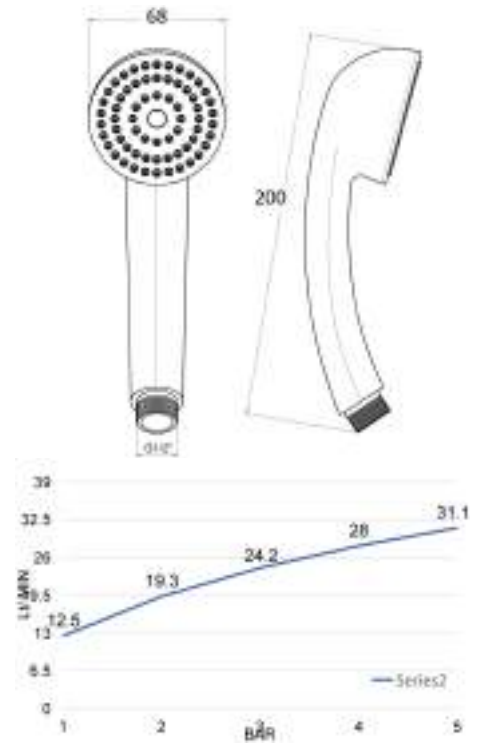

PRIMULA

DC5010

Doccia monogetto anticalcare in abs, attacco 1/2 M

Abs monojet antiscala handshower 1/2 M connection

cod.	fin.	pack.
DC5010001CR	Cromo	Bag
DC5010009CR	Cromo	Box