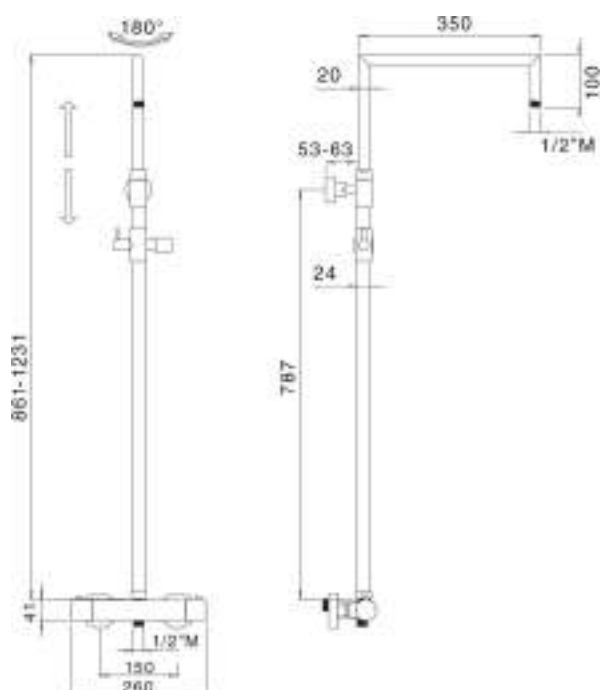

C74-TM3C

Colonna doccia in ottone cromato con cursore in ottone, regolabile in altezza e orientabile, termostatico con deviatore incorporato TM3C

Brass shower column adjustable Ø 24 mm with brass slider and revolving arm, thermostatic mixer and diverter incorporated TM3C

cod.	fin.	€
74S00000B0CR	Cromo	335,00

Colonna doccia in ottone cromato con cursore in ottone, regolabile in altezza e orientabile, termostatico con deviatore incorporato TM3C, completa di soffione VIENNA SD3125 Ø 250 mm, doccia ARTIST DC5055, flessibile cm 150 D/A

Brass shower column adjustable Ø 24 mm with brass slider and revolving arm, thermostatic mixer and diverter incorporated TM3C, complete with VIENNA SD3125 Ø 250 mm shower head, ARTIST DC5055 shower, double lock flexible cm 150

cod.	fin.	€
TM3C74105CR	Cromo	498,00

Colonna doccia in ottone cromato con cursore in ottone, regolabile in altezza e orientabile, termostatico con deviatore incorporato TM3C, completa di soffione LINZ SD2725 Ø 250 mm, doccia ARTIST DC5055, flessibile cm 150 D/A

Brass shower column adjustable Ø 24 mm with brass slider and revolving arm, thermostatic mixer and diverter incorporated TM3C complete with LINZ shower head SD2725 Ø 250 mm ARTIST shower DC5055, double lock flexible cm 150

cod.	fin.	€
TM3C74695CR	Cromo	435,00