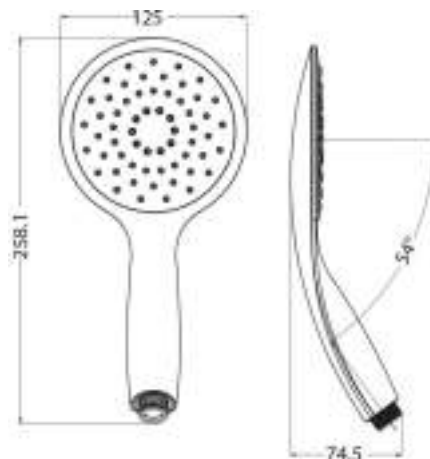

MERCURY

DC5219

Doccia monogetto con anticalcare in abs, attacco 1/2 M

Abs monojet antiscala handshower 1/2 M connection

cod.	fin.	pack.
DC5219001CR	Cromo	Bag
DC5219009CR	Cromo	Box

ARTIST

DC5055

Doccia monogetto anticalcare in ottone, attacco 1/2 M