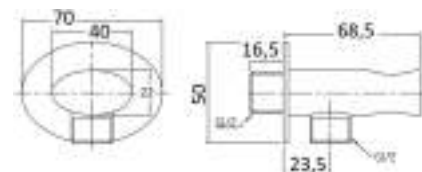

Fashion brass oval wall shower support conical connection

cod.	var.	fin.
DP3065003CR	CR	Cromo

DP3066

Duplex fisso ovale in ottone serie Fashion innesto conico 1/2 MM

Fashion brass oval wall shower support with water connection 1/2 MM