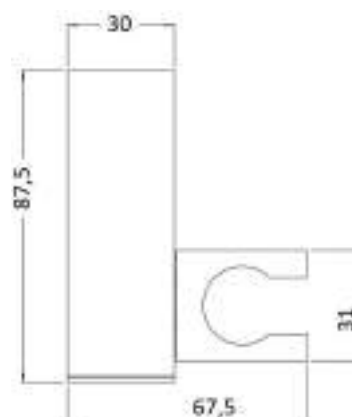

DP3048

Duplex snodato in abs innesto conico
Abs adjustable wall shower support with conical connection

cod.	var.	fin.
DP3048001CR	CR	Cromo