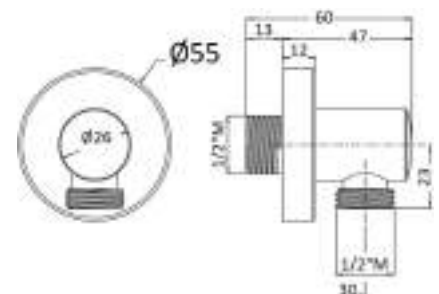

PA3150

Pres a acqua in ottone serie Arte attacco 1/2 MM

Arte brass wall outlet 1/2 MM

cod.	var.	fin.
PA3150003CR	CR	Cromo