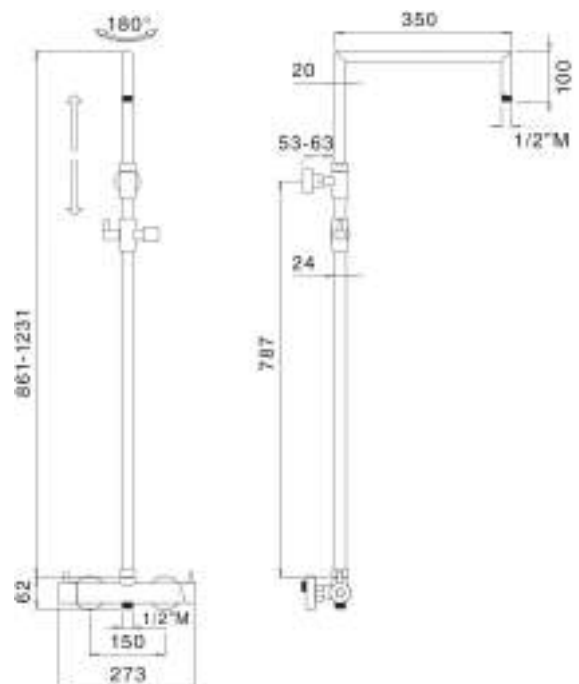

C74-MX3C

Colonna doccia in ottone cromato con cursore ottone, regolabile in altezza e orientabile, miscelatore con deviatore incorporato MX3C
Brass shower column adjustable Ø 24 mm with brass slider and revolving arm, mixer with diverter incorporated MX3C

cod.	fin.	€
74P00000B0CR	Cromo	295,00

Colonna doccia in ottone cromato con cursore ottone, regolabile in altezza e orientabile, miscelatore con deviatore incorporato MX3C, completa di soffione LINZ SD2725 ø 250 mm, doccia ARTIST DC5055, flessibile cm 150 D/A

Brass shower column adjustable Ø 24 mm with brass slider and revolving arm, mixer with diverter MX3C, complete with LINZ shower head SD2725 ø 250 mm, ARTIST shower DC5055, double lock flexible cm 150

cod.	fin.	€
74P69264B0CR	Cromo	433,00

Colonna doccia in ottone cromato con cursore ottone, regolabile in altezza e orientabile, miscelatore con deviatore incorporato MX3C, completa di soffione VIENNA SD3125 ø 250 mm, doccia ARTIST DC5055, flessibile cm 150 D/A

Brass shower column adjustable Ø 24 mm with brass slider and revolving arm, mixer with diverter MX3C, complete with VIENNA SD3125 ø 250 mm shower head, ARTIST DC5055 shower, double lock flexible cm 150

cod.	fin.	€
MX3C74105CR	Cromo	488,00