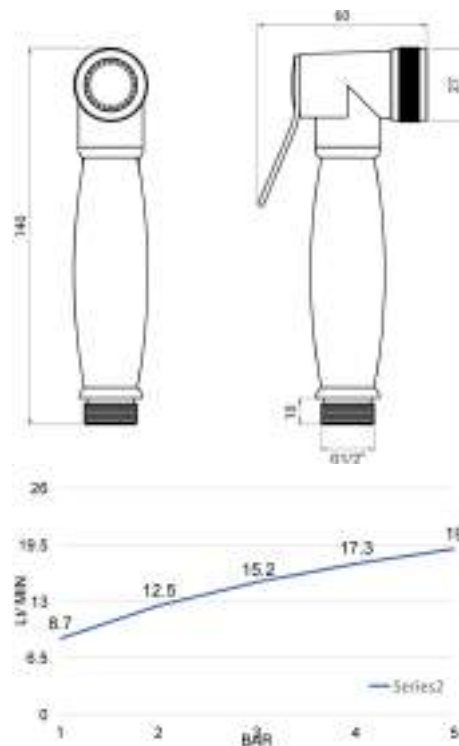

SALOMÈ

DC5009

Doccia shut off in ottone, attacco 1/2M

Brass shut off shower 1/2 M connection.

cod.	fin.	pack.
DC5009101BO	Bianco opaco	Box
DC5009101CR	Cromo	Box
DC5009101DO	Oro	Box
DC5009101NO	Nero opaco	Box
DC5009101NS	Nichel spazzolato	Box
DC5009101OA	Bronzo	Box
DC5009101RA	Rame	Box