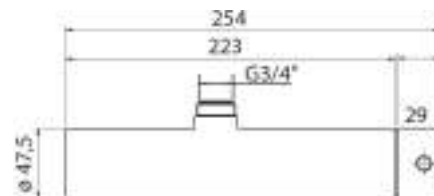

cod.	fin.
MX1E00003CR	Cromo