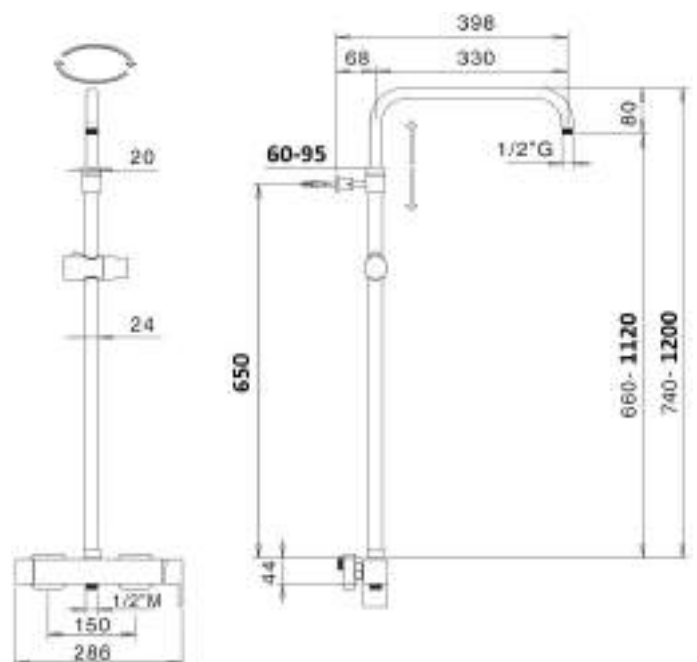

C40V

Colonna doccia in ottone Ø 24 mm con cursore ottone, regolabile in altezza e orientabile, miscelatore con deviatore incorporato MX3C o termostatico con deviatore incorporato TM3C, completa di soffione VIENNA SD3125 ø 250 mm, doccia ARTIST DC5055, flessibile cm 150 D/A

Brass shower column adjustable Ø 24 mm with brass slider and revolving arm, mixer with diverter MX3C or thermostatic with diverter TM3C, complete with VIENNA SD3125 shower head ø 250 mm, ARTIST DC5055 shower, double lock flexible cm 150

CON MISCELATORE MX3C

WITH MIXER MX3C

cod.	fin.
40P10264B0BO	Bianco opaco
40P10264B0CN	Cromo nero
40P10264B0CR	Cromo
40P10264B0DO	Oro
40P10264B0NK	Nichel spazzolato opaco
40P10264B0NO	Nero opaco
40P10264B0NS	Nichel spazzolato
40P10264B0OA	Bronzo
40P10264B0OS	Oro spazzolato opaco
40P10264B0RA	Rame

CON TERMOSTATICO TM3C

WITH THERMOSTATIC TM3C

cod.	fin.
40S10264B0BO	Bianco opaco
40S10264B0CN	Cromo nero
40S10264B0CR	Cromo
40S10264B0DO	Oro
40S10264B0NK	Nichel spazzolato opaco
40S10264B0NO	Nero opaco
40S10264B0NS	Nichel spazzolato
40S10264B0OA	Bronzo
40S10264B0OS	Oro spazzolato opaco
40S10264B0RA	Rame