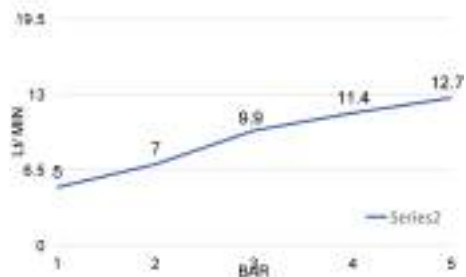

JASMINE

DC5215

Doccia idromassaggio anticalcare in abs, con pulsante per cambio 3 getti (pioggia - nebulizzata - misto) attacco 1/2 M

Abs antiscala handshower with push button to change between 3 jets (rain - air - combo) 1/2 M connection

cod.	fin.	pack.
DC5215001CR	Cromo	Bag
DC5215009CR	Cromo	Box