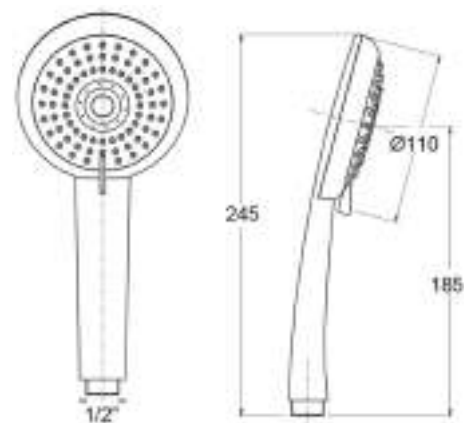

PERLA 3

DC5086

Doccia idromassaggio anticalcare 3 getti in abs, con sistema risparmio acqua fino al 30% , attacco 1/2 M

Abs 3 jets hydromassage antiscalant handshower - Water saving system up to 30%, 1/2 M connection

cod.	fin.	pack.
DC5086001CR	Cromo	Bag
DC5086009CR	Cromo	Box