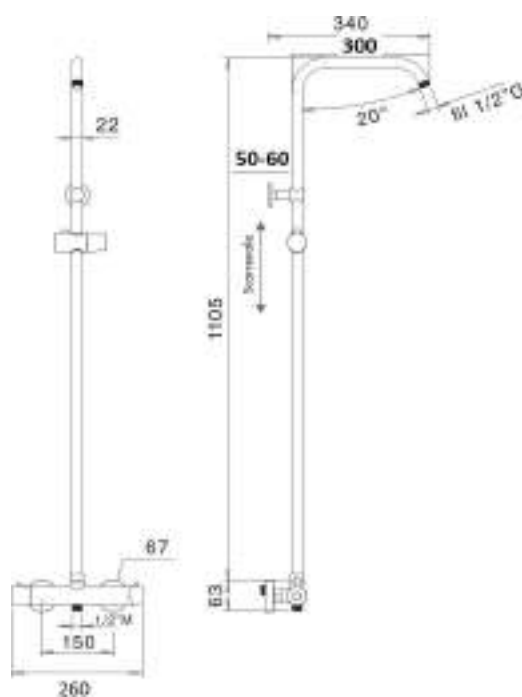

C14-TM3C

Colonna doccia fissa in acciaio Ø 22 mm con cursore in abs e supporto scorrevole cromato con termostatico con deviatore incorporato TM3C

Stainless steel fixed chromed shower column Ø 22 mm with abs slider and adjustable support with thermostatic mixer with diverter TM3C

cod.	fin.	€
14S00000A0CR	Cromo	266,00

Colonna doccia fissa in acciaio cromato Ø 22 mm con cursore in abs e supporto scorrevole, termostatico con deviatore incorporato TM3C, completa di soffione CHELSEA SD3922 ø200 mm, doccia ALISSO DC5066, flessibile cm 150 D/A

Stainless steel fixed chromed shower column Ø 22 mm with abs slider and adjustable support, thermostatic mixer with diverter TM3C, complete with CHELSEA shower head SD3922 ø200 mm, ALISSO shower DC5066, double lock flexible cm 150

cod.	fin.	€
TM3C14496CR	Cromo	305,00