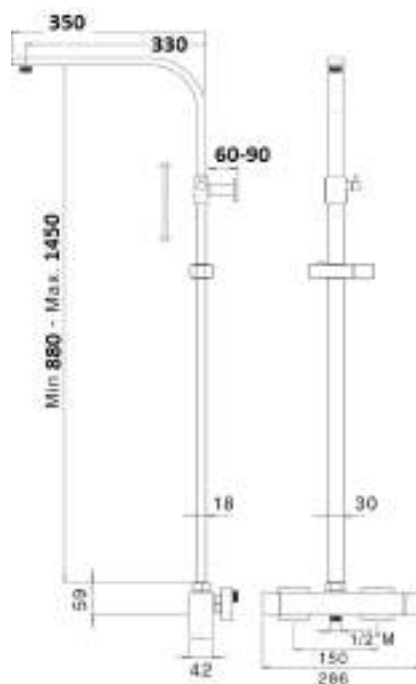

C57-MX3Q

Colonna doccia in acciaio cromato, sezione rettangolare 30x18 mm con cursore abs, regolabile in altezza, deviatore incorporato MX3Q
Stainless steel adjustable shower column size 30x18 mm with abs slider, mixer diverter MX3Q

cod. _____ fin. _____
57Q00000A0CR Cromo

Colonna doccia in acciaio cromato sezione rettangolare 30x18 mm con cursore abs, regolabile in altezza, miscelatore con deviatore incorporato MX3Q completa di soffione DERBY SD4924 250x250 mm, doccia QUADRA DC5023 e flessibile cm 150 D/A

Stainless steel adjustable shower column size 30x18 mm with abs slider, mixer with diverter MX3Q, complete with DERBY shower head SD4924 250x250 mm, QUADRA shower DC5023, double lock flexible 150 cm

cod. _____ fin. _____
57Q48234A0CR Cromo

Colonna doccia in acciaio cromato, sezione rettangolare 30x18 mm con cursore abs, regolabile in altezza, miscelatore con deviatore incorporato MX3Q, completa di soffione CALAIS SD2925 250x250 mm, doccia QUADRA DC5023 e flessibile 150 D/A

Stainless steel shower column size 30x18 mm with abs slider, adjustable, mixer with diverter MX3Q, complete with CALAIS SD2925 shower head 250x250 mm QUADRA shower DC5023, double lock flexible cm 150

cod. _____ fin. _____
57Q70234A0CR Cromo