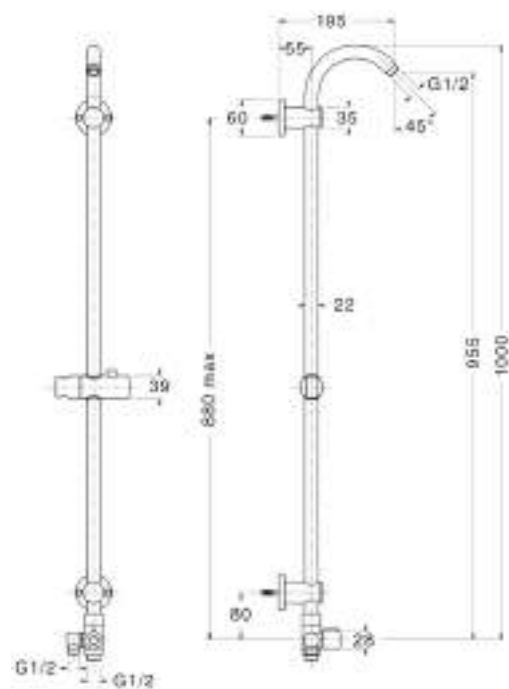

Stainless steel shower column Ø 22 mm, abs slider, with adjustable support complete with diverter, showerhead SD4905 Ø220 mm, shower NINFEA DC5062, double lock flexible 150 cm and 60 cm

cod.	fin.	€
CL2118CC3CR	Cromo	149,00