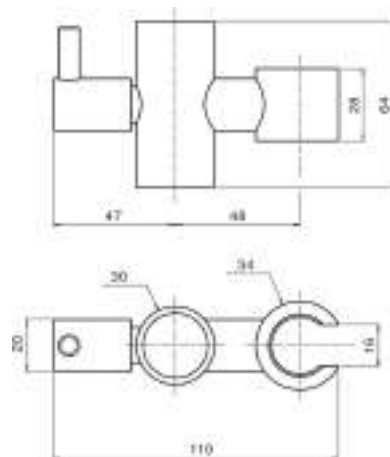

cod.	fin.
RI0024501BO	Bianco opaco
RI0024501CN	Cromo nero
RI0024501CR	Cromo
RI0024501DO	Oro
RI0024501NK	Nichel spazzolato opaco
RI0024501NO	Nero opaco
RI0024501NS	Nichel spazzolato
RI0024501OA	Bronzo
RI0024501OS	Oro spazzolato opaco
RI0024501RA	Rame