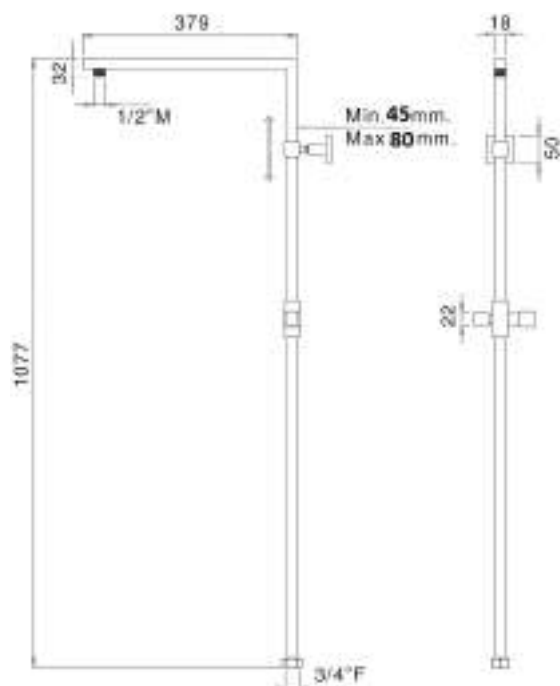

C56A

Colonna doccia in ottone cromato fissa, sezione quadra 18x18 mm con cursore ottone e supporto regolabile, attacco 3/4 F

Fixed brass shower column size 18x18 mm with brass slider, with height-adjustable support, 3/4 F connection

cod. _____ fin. _____
C56A00009CR Cromo

Colonna doccia in ottone cromato fissa, sezione quadra 18x18 mm, con cursore ottone e supporto regolabile in altezza, attacco 3/4 F, completa di soffione PARIGI SD3225 250x250 mm, doccia GLAMOUR DC5048 e flessibile cm150 D/A

Fixed brass shower column size 18x18 mm with brass slider, with height-adjustable support, 3/4 F connection, complete with PARIGI SD3225 shower head 250x250 mm, GLAMOUR shower DC5048, double lock flexible 150 cm

cod. _____ fin. _____
C56A40548CR Cromo