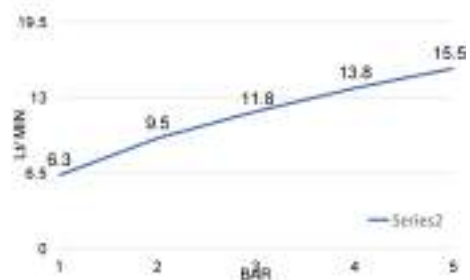

cod.	fin.
DC5012001CR	Cromo

DC5014

Doccia cucina 2 getti anticalcare in abs 1/2 M

Abs kitchen handshower 2 jets with rubber clean 1/2 M

cod.	fin.
DC5014001BI	Bianco
DC5014001CR	Cromo
DC5014001TF	Terra di Francia