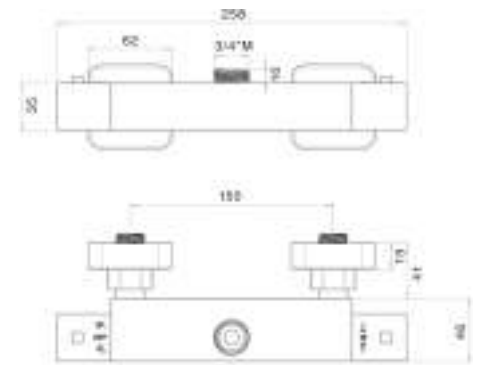

cod.	fin.
TM1Q00003CR	Cromo