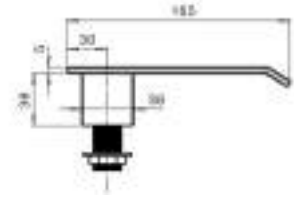

cod.	var.	fin.
SD4901003CR	246 x 142 mm	Cromo
SD4931003CR	370 x 190 mm	Cromo

BO014

Bocca a cascata per bordo vasca in acciaio, attacco 1/2 M

Stainless steel deck mounted spout for bath 1/2 M

cod.	var.	fin.
BO0014003CR	200x165 mm	Cromo