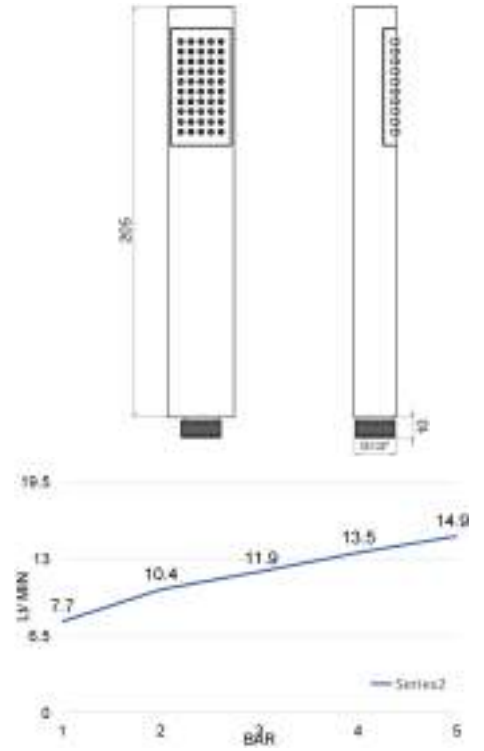

FASHION

DC5049

Doccia ovale monogetto anticalcare in ottone, attacco 1/2 M

Oval brass monojet antiscaling handshower 1/2 M connection

cod.	fin.	pack.
DC5049009CR	Cromo	Box