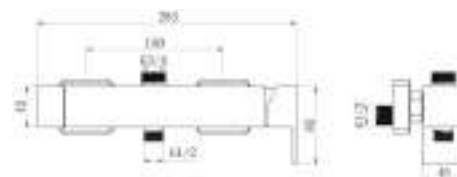

cod.	fin.
MX3Q00003BO	Bianco opaco
MX3Q00003CN	Cromo nero
MX3Q00003CR	Cromo
MX3Q00003DO	Oro
MX3Q00003NK	Nichel spazzolato opaco
MX3Q00003NO	Nero opaco
MX3Q00003NS	Nichel spazzolato
MX3Q00003OA	Bronzo
MX3Q00003OS	Oro spazzolato opaco
MX3Q00003RA	Rame