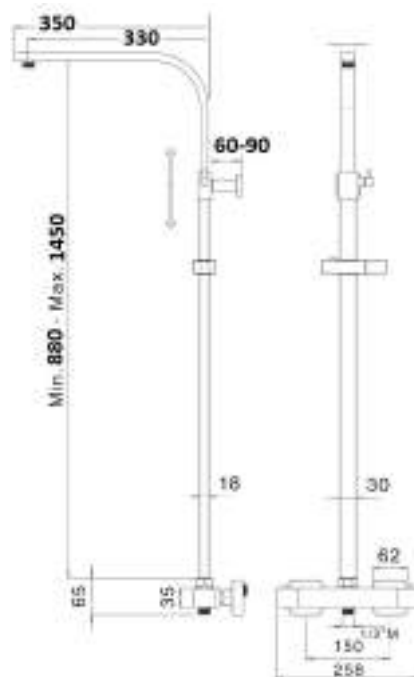

C57-TM3Q

Colonna doccia in acciaio sezione rettangolare 30x18 mm cromato con cursore abs, regolabile in altezza, deviatore incorporato TM3Q
Stainless steel adjustable shower column size 30x18 mm with abs slider, thermostatic mixer diverter TM3Q

cod. _____ fin. _____
57U00000A0CR Cromo

Colonna doccia in acciaio cromato, sezione rettangolare 30x18 mm con cursore abs, regolabile in altezza, deviatore incorporato TM3Q, completa di soffione DERBY SD4924 250x250 mm doccia, QUADRA DC5023 e flessibile cm150 D/A

Stainless steel adjustable shower column size 30x18 mm with abs slider, thermostatic mixer with diverter TM3Q, complete with DERBY shower head SD4924 250x250 mm, QUADRA shower DC5023, double lock flexible 150 cm

cod. _____ fin. _____
57U48234A0CR Cromo

Colonna doccia in acciaio cromato sezione rettangolare 30x18 mm con cursore abs, regolabile in altezza, termostatico con deviatore incorporato TM3Q, completa di soffione CALAIS SD2925 250x250 mm, doccia QUADRA DC5023 e flessibile cm 150 D/A

Stainless steel adjustable shower column size 30x18 mm with abs slider, thermostatic mixer with diverter TM3Q, complete with CALAIS SD2925 shower head 250x250 mm, QUADRA shower DC5023, double lock flexible 150 cm

cod. _____ fin. _____
TM3Q57703CR Cromo