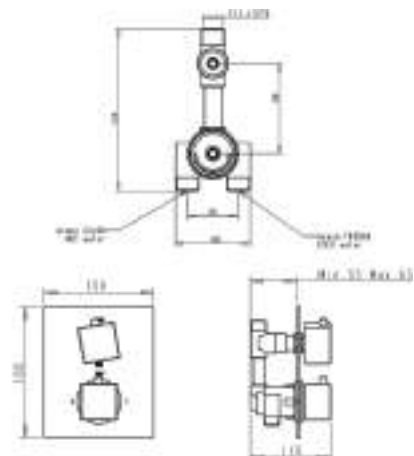

TM4Q

Termostatico doccia incasso in ottone 1 via
Thermostatic brass concealed shower mixer 1 way