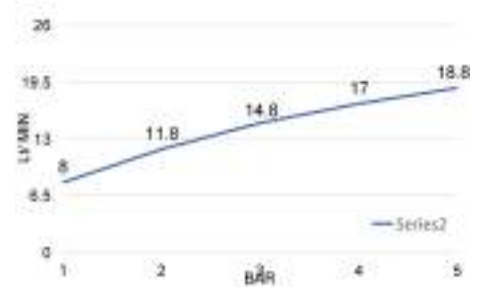

DC5094

Doccia cucina 2 getti anticalcare in abs attacco
1/2 M

Abs kitchen handshower 2 jets with rubber clean
1/2 M

cod.

DC5094001CR

fin.

Cromo

RI0070

Contrappeso con rivestimento in plastica per
flessibile estraibile

Counterweight with plastic cover for extractible
flexible hose

cod.

RI0070001NE

fin.

Nero