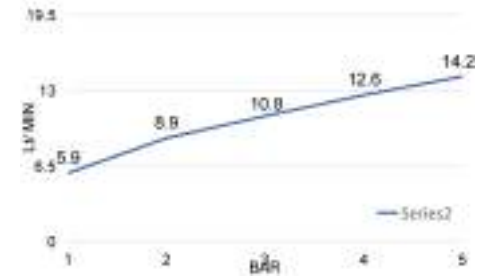

MALAGA

DC5225

Doccia multifunzione con anticalcare in abs,
attacco 1/2 M

Abs 3 jets hydromassage antiscala handshower
1/2 M connection

cod.	fin.	pack.
DC5225001CR	Cromo	Bag
DC5225009CR	Cromo	Box