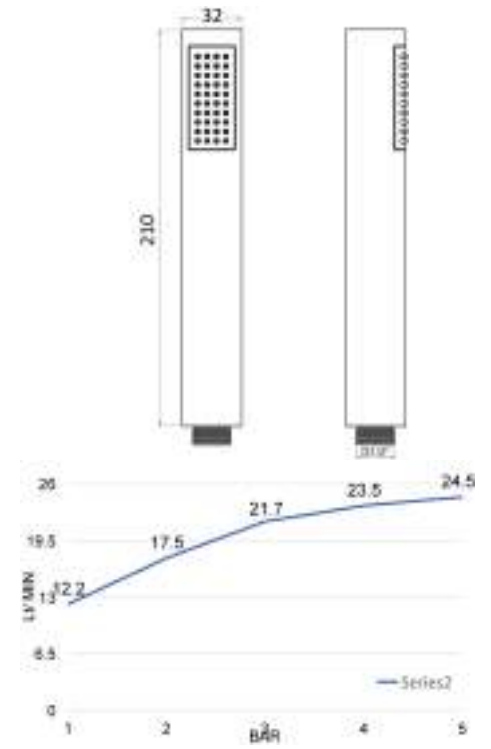

STAR

DC5039

Doccia monogetto con anticalcare in abs, attacco 1/2 M

Abs monojet antiscala handshower 1/2 M connection

cod.	fin.	pack.
DC5039001CR	Cromo	Bag