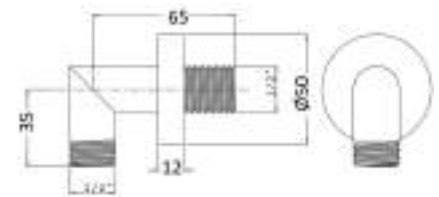

PA3180

Pres a acqua in ottone 90° 1/2 MM

Brass wall outlet 1/2 MM

cod.	var.	fin.
PA3180003CR	CR	Cromo