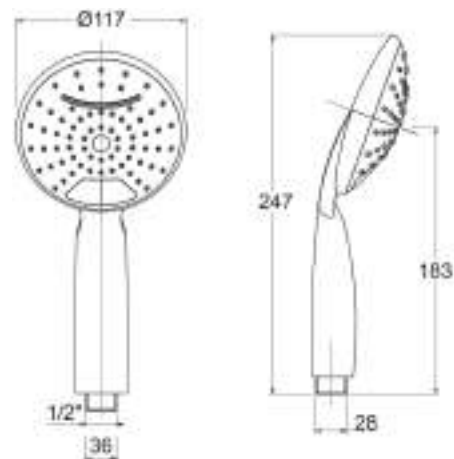

CORALLO

DC5083

Doccia 2 funzioni con getto a cascata in abs, attacco 1/2 M

Abs 2 jets with waterfall jet antiscala handshower 1/2 M connection

cod.	fin.	pack.
DC5083001CR	Cromo	Bag
DC5083009CR	Cromo	Box