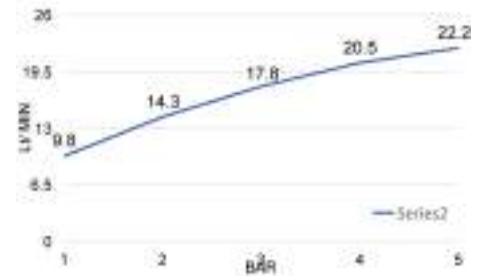

QUADRA

DC5023

Doccia monogetto anticalcare in abs, attacco 1/2 M

Abs monojet antiscale handshower 1/2 M connection

cod.	fin.	pack.
DC5023001CR	Cromo	Bag
DC5023009CR	Cromo	Box