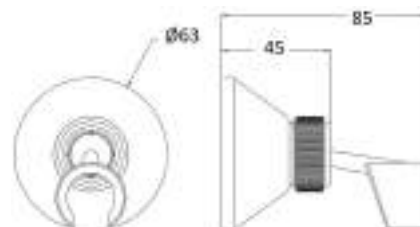

DP3033

Duplex snodato in abs innesto conico

Abs adjustable wall shower support with conical connection

cod.	var.	fin.
DP3033001CR	CR	Cromo