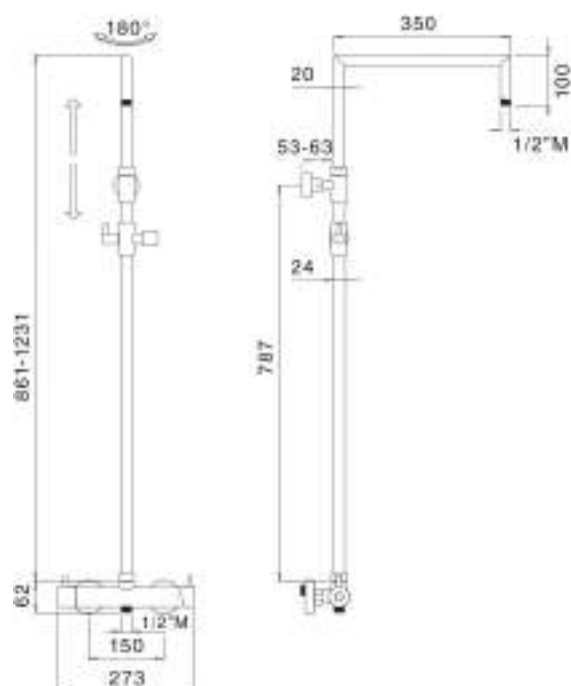

C74-MX3C AS

Colonna doccia in acciaio inox 316, regolabile in altezza e orientabile, miscelatore e deviatore incorporato MX3C

Stainless steel 316 shower column adjustable Ø 24 mm with slider and revolving arm, mixer and diverter incorporated MX3C

cod.	fin.	€
74P00000B0AS	Acciaio spazzolato	380,00

Colonna doccia acciaio inox 316, regolabile in altezza e orientabile, miscelatore con deviatore incorporato MX3C, completa di soffione VIENNA SD3125 ø 250 mm, doccia ARTIST DC5055, flessibile pvc argento cm 150

Stainless steel 316 shower column adjustable Ø 24 mm with slider and revolving arm, mixer with diverter MX3C, complete with VIENNA SD3125 ø 250 mm shower head, ARTIST DC5055 shower, PVC silver flexible cm150

cod.	fin.	€
74P1026HB0AS	Acciaio spazzolato	576,00