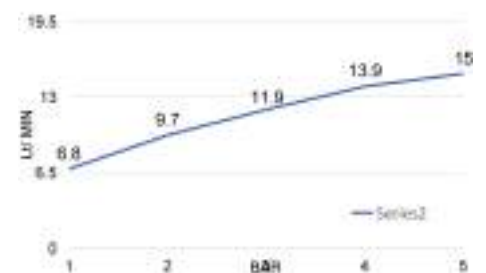

Thermostatic brass shower mixer 3/4" M upper connection

cod.	fin.
TM1Q00003CR	Cromo

MX3C

Miscelatore doccia esterno con deviatore 3/4" M x 1/2" M in ottone cartuccia Ø35 senza distributore

Brass shower mixer with diverter 3/4" M x 1/2" M Ø 35 without distributor