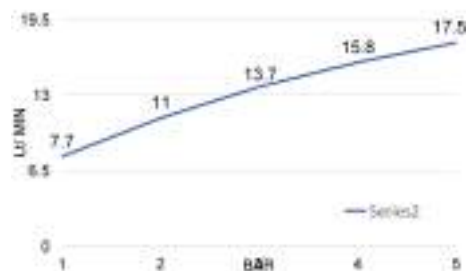

MX1B

Miscelatore doccia esterno 3/4" M superiore in ottone, cartuccia \varnothing 40 senza distributore

Brass external shower mixer 3/4" M upper connection, cartridge \varnothing 40 without distributor

cod.	fin.
MX1B00003CR	Cromo