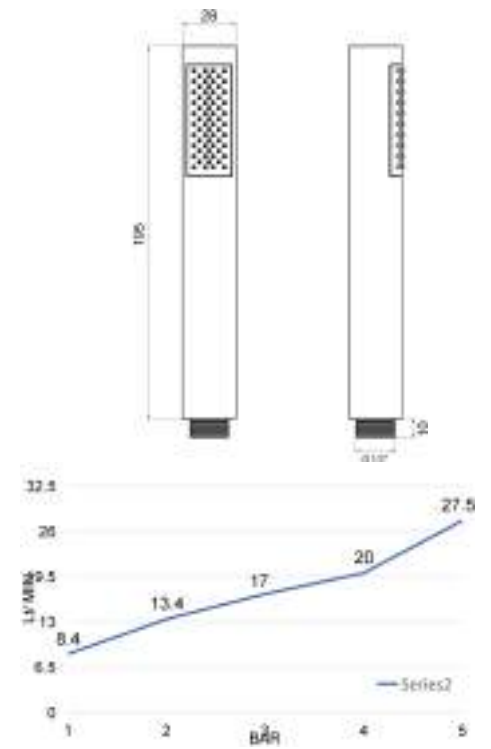

ARTE

DC5047

Doccia monogetto anticalcare in metallo, attacco 1/2 M

S/s monojet antiscala handshower 1/2 M connection

cod.	fin.	pack.
DC5047009CR	Cromo	Box