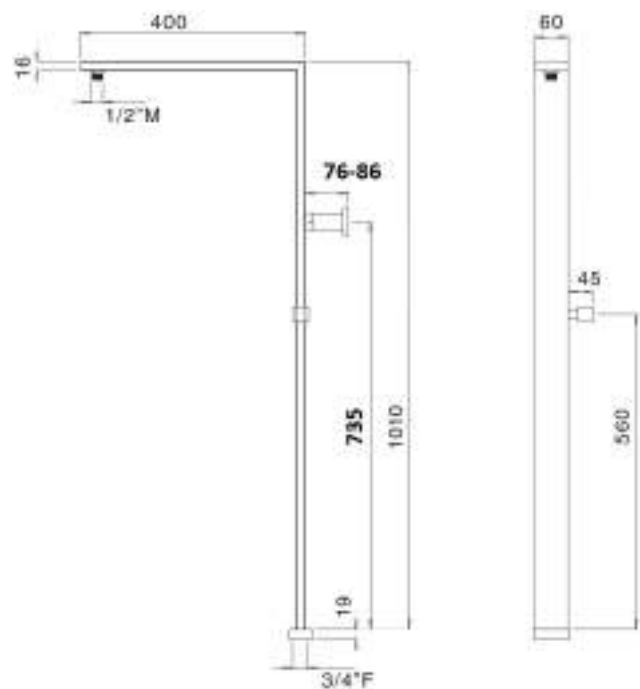

Brass shower column with shower support, fixed and rectangular section, 3/4 F connection, complete with SCOTLAND shower head 370X190 mm, QUADRA shower DC5023, double lock flexible 150 cm

cod.	fin.
C51A40223CR	Cromo