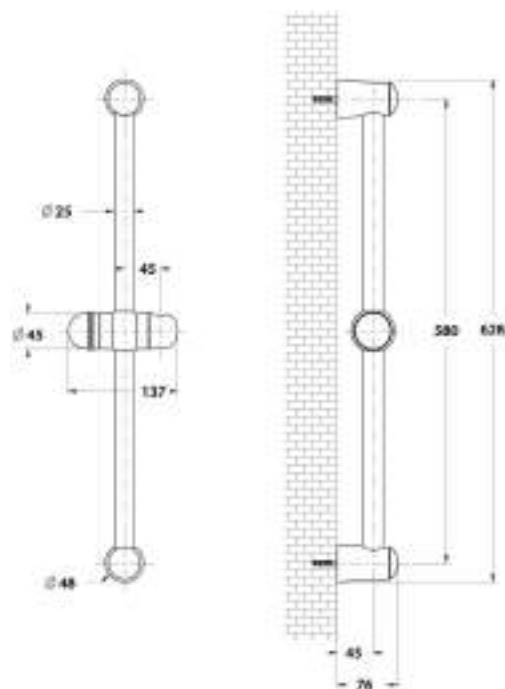

RILLO

Saliscendi Ø 25 mm lunghezza 63 cm con scorrevole abs
Sliding rail Ø 25 mm overall length 63 cm abs slider

cod. _____ fin. _____
SL5R00005CR Cromo

Saliscendi Ø 25 mm lunghezza 63 cm con scorrevole abs, completo di doccia PRIMULA, portasapone e flessibile 150 cm D/A
Sliding rail Ø 25 mm overall length 63 cm abs slider with PRIMULA handshower, soap holder, flexible hose 150 cm double interlock

cod. _____ fin. _____
SL5R410T5CR Cromo

Saliscendi Ø 25 mm lunghezza 63 cm con scorrevole abs, completo di doccia IRIS 3, portasapone e flessibile 150 cm D/A
Sliding rail Ø 25 mm overall length 63cm abs slider with IRIS 3 handshower ,soap holder, flexible hose 150 cm double interlock

cod. _____ fin. _____
SL5R422T5CR Cromo

Saliscendi Ø 25 mm lunghezza 63 cm con scorrevole abs, completo di doccia AGATA 3, portasapone e flessibile 150 cm D/A
Sliding rail Ø 25 overall length 63 cm abs slider with AGATA 3 handshower, soap holder, flexible hose 150 cm double interlock

cod. _____ fin. _____
SL5R491T5CR Cromo