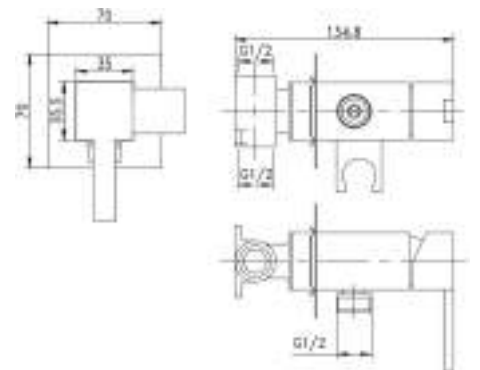

RUIS19

Miscelatore per idroscopino in ottone 1/2 M x 1/2 M con supporto doccia

Brass mixer 1/2 M x 1/2 M with shower support.