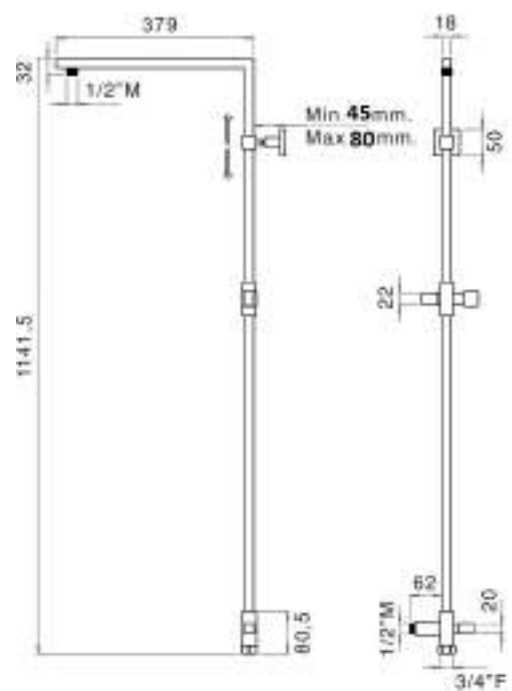

C56B

Colonna doccia in ottone cromato fissa sezione quadra 18x18 mm, con cursore ottone e supporto regolabile in altezza, deviatore e attacco 3/4 F

Fixed brass shower column size 18x18 mm with brass slider, with height-adjustable support, diverter and 3/4 f connection

cod.	fin.
C56B00009CR	Cromo

Colonna doccia in ottone cromato fissa sezione quadra 18x18 mm, con cursore ottone e supporto regolabile, deviatore e attacco 3/4 F, completa di soffione PARIGI SD3225 250x250 mm, doccia GLAMOUR DC5048 e flessibile cm150 D/A

Fixed brass shower column size 18x18 mm with brass slider, with height-adjustable support, diverter and 3/4 F connection, complete with PARIGI SD3225 shower head 250x250 mm, GLAMOUR shower DC5048, double lock flexible cm 150

cod.	fin.
C56B40548CR	Cromo