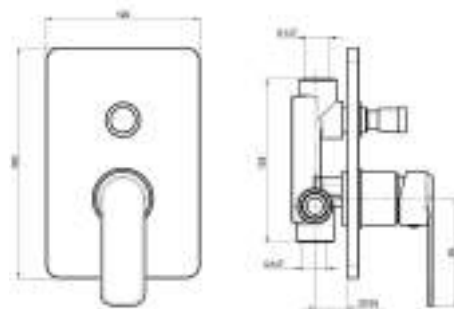

Concealed mixer 1 way, cartridge Ø 35 without distributor

cod.	fin.
MXID00HH3CR	Cromo

MXDDQ

Miscelatore incasso doccia 2 vie con deviatore cartuccia Ø 35 senza distributore

Concealed mixer 2 ways with divert, cartridge Ø 35 without distributor