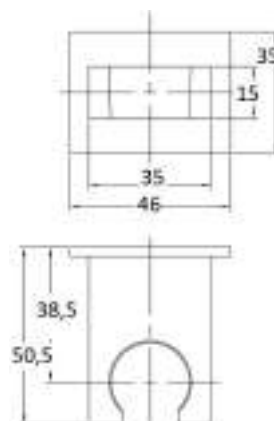

DP3056

Duplex fisso in ottone serie Glamour innesto conico

Glamour brass wall shower support conical connection

cod.	var.	fin.
DP3056001CR	CR	Cromo