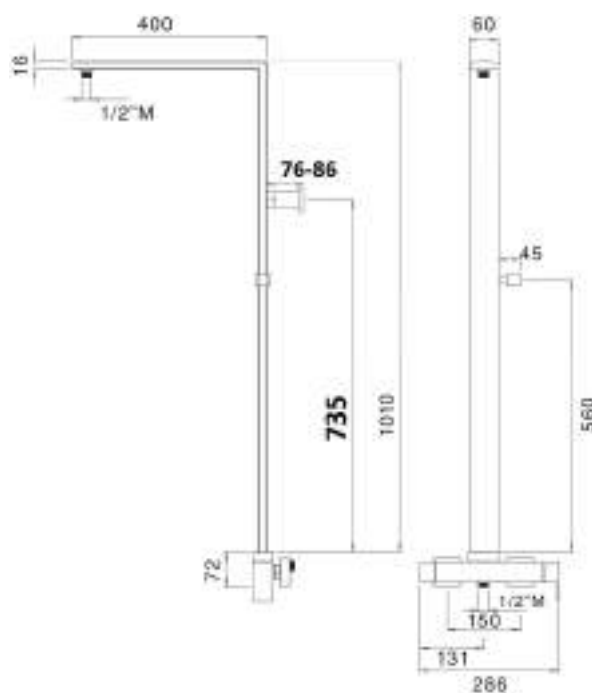

C51-MX3Q

Colonna doccia in ottone cromato con supporto doccia fisso, sezione rettangolare, miscelatore con deviatore incorporato MX3Q

Brass shower column with shower support, fixed and rectangular section, mixer with diverter MX3Q

cod. _____ fin. _____
51Q0000000CR Cromo

Colonna doccia in ottone cromato con supporto doccia fisso, sezione rettangolare, miscelatore con deviatore incorporato MX3Q, soffione SCOTLAND 370X190 mm, doccia QUADRA DC5023 e flessibile cm 150 D/A

Brass shower column with shower support, fixed and rectangular section, mixer with diverter MX3Q, shower head SCOTLAND 370X190 mm, QUADRA shower DC5023, double lock flexible 150 cm

cod. _____ fin. _____
51Q0223400CR Cromo