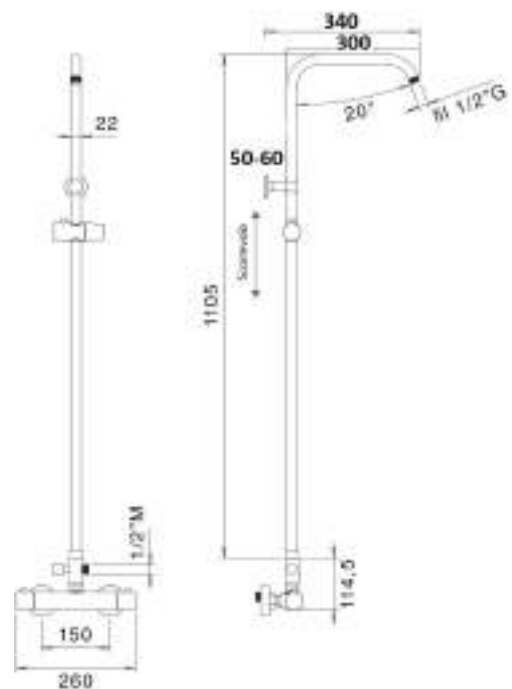

C14-TM1B

Colonna doccia fissa in acciaio cromato Ø 22 mm con cursore in abs e supporto scorrevole, deviatore e termostatico TM1B

Stainless steel fixed chromed shower column Ø 22 mm with abs slider, adjustable support, diverter and thermostatic TM1B

cod.	fin.	€
14M00000A0CR	Cromo	280,00

Colonna doccia fissa in acciaio cromato Ø 22 mm con cursore in abs e supporto scorrevole, deviatore e termostatico TM1B, completa di soffione CHELSEA SD3922 ø200 mm, doccia ALISSO DC5066, flessibile cm 150 D/A

Stainless steel fixed chromed shower column Ø 22 mm with abs slider, adjustable support, diverter and thermostatic TM1B, complete with shower head CHELSEA SD3922 ø 200 mm, ALISSO shower DC5066, double lock flexible cm 150

cod.	fin.	€
TM1B14496CR	Cromo	319,00