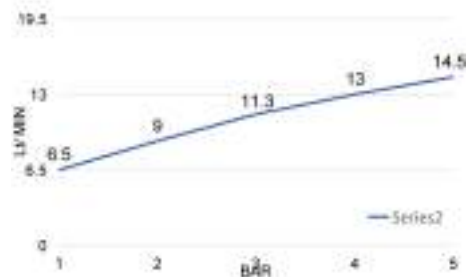

CORALLO

DC5083

Doccia 2 funzioni con getto a cascata in abs, attacco 1/2 M

Abs 2 jets with waterfall jet antiscala handshower 1/2 M connection

cod.	fin.	pack.
DC5083001CR	Cromo	Bag
DC5083009CR	Cromo	Box