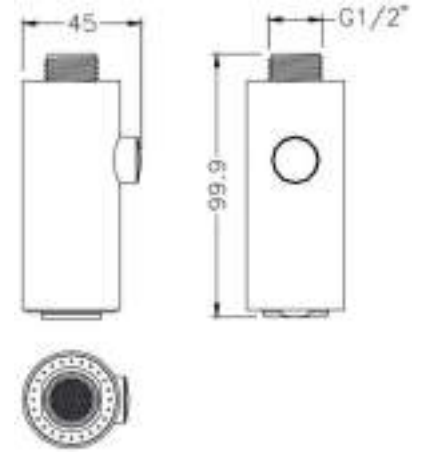

SD4011

Soffione cucina 2 getti in abs attacco 1/2 M

Abs 2 jet abs showerhead 1/2 M