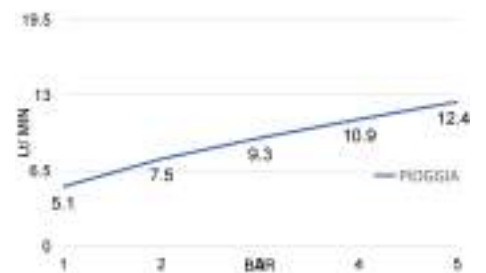

5 functions hydromassage abs showerhead with rubber clean 4 jets+ temporary water stop function,with 1/2" F adjustable connection

cod.	var.	fin.
SD4032G03CR	Ø 150 mm	Cromo

ERICA

Soffione in abs idromassaggio anticalcare 5 funzioni, 4 getti + acqua stop temporanea, attacco 1/2" F completo di snodo