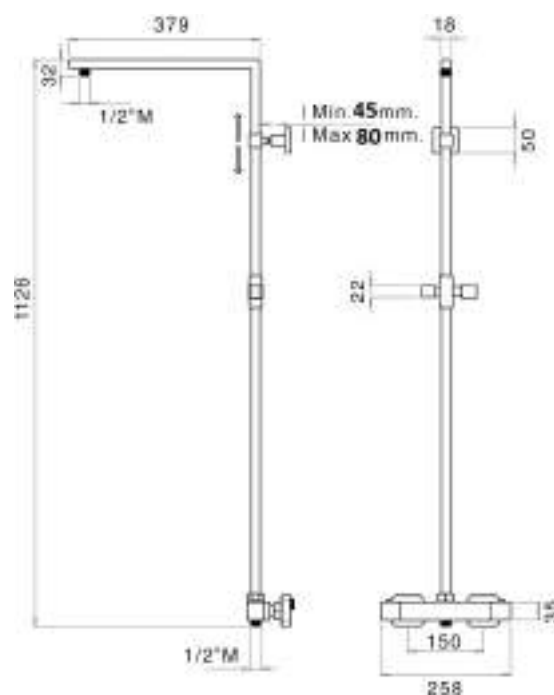

C56-TM3Q

Colonna doccia in ottone cromato fissa sezione quadra 18x18 mm, con cursore ottone e supporto regolabile, termostatico con deviatore incorporato TM3Q

Brass shower column fixed, with slider and adjustable support, thermostatic mixer with built-in diverter TM3Q

cod.	fin.
56U00000B0CR	Cromo

Colonna doccia in ottone cromato fissa sezione quadra 18x18 mm, cursore ottone e supporto regolabile, termostatico con deviatore incorporato TM3Q, soffione PARIGI SD3225 250x250 mm, doccia GLAMOUR DC5048 e flessibile cm 150 D/A

Brass shower column fixed size 18x18 mm with brass slider, adjustable support, thermostatic mixer with diverter TM3Q, PARIGI SD3225 250X250 mm, GLAMOUR shower DC5048, double lock flexible 150 cm

cod.	fin.
TM3Q56058CR	Cromo