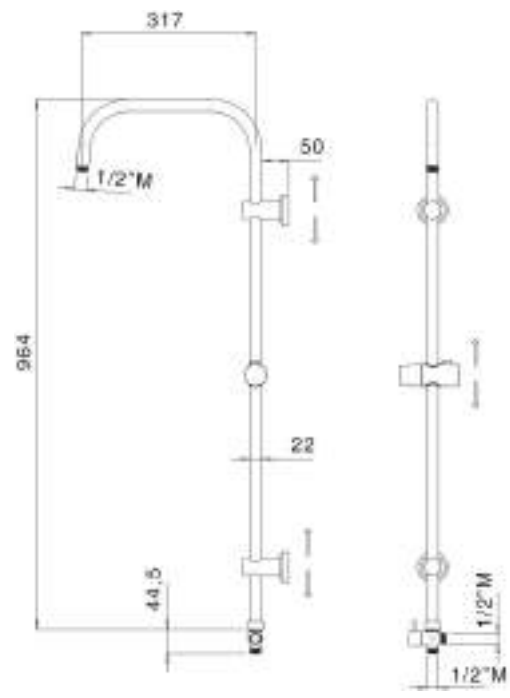

C17

Colonna doccia in acciaio cromato Ø 22 mm con cursore in abs, deviatore e attacco per flessibile, supporti a muro scorrevoli posizionabili su fori già esistenti, completa di soffione ZIRCONO SD4205, doccia ZIRCONO DC5205, flessibile 150 cm e 60 cm D/A
Stainless steel shower column Ø 22 mm, abs slider, with adjustable support complete with diverter, ZIRCONO showerhead SD4205, ZIRCONO shower DC5205, double lock flexible 150 cm and 60 cm

cod.	fin.	€
C17B45115CR	Cromo	77,00