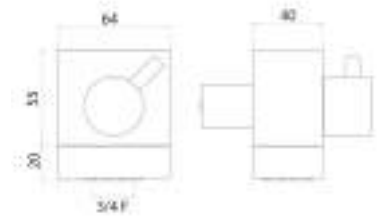

DV2151

Deviatore per colonna in ottone 3/4 F x 1/2 M per colonna C51

Brass diverter 3/4 F x 1/2 M for column C51

cod.	fin.	pack.
DV2151003CR	Cromo	Box

DV2156

Deviatore per colonna in ottone 3/4 F x 1/2 M per colonne C56/C57/C59

Brass diverter 3/4 F x 1/2 M for column C56/C57/C59

cod.	fin.	pack.
DV2156003CR	Cromo	Box

DV3812

Deviatore in ottone 1/2" M x 1/2 F x 1/2" M

Brass diverter 1/2" M x 1/2" F 1/2" M

cod.	fin.	pack.
DV3812001CR	Cromo	Box

DV3815

Deviatore in ottone 3/4" M x 1/2" F 1/2" M

Brass diverter 3/4" M x 1/2" F 1/2" M

cod.	fin.	pack.
DV3815001CR	Cromo	Box