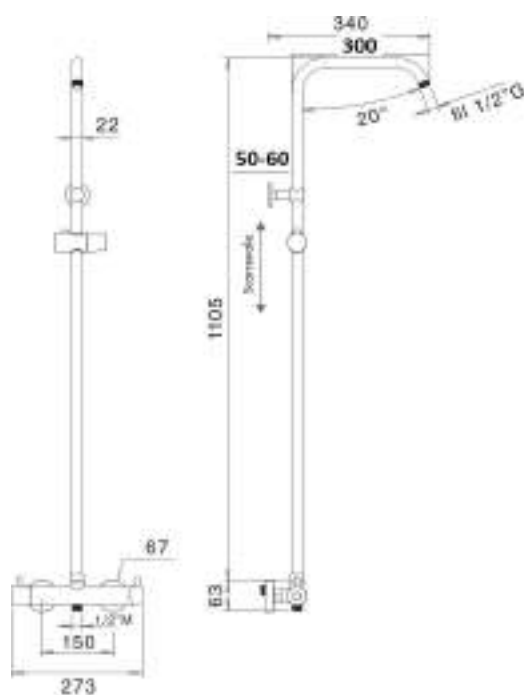

C14-MX3C

Colonna doccia fissa in acciaio cromato Ø 22 mm con cursore in abs e supporto scorrevole, miscelatore con deviatore incorporato MX3C
Stainless steel fixed shower column Ø 22 mm with abs slider, adjustable support, mixer with diverter MX3C

cod.	fin.	€
14P00000A0CR	Cromo	226,00

Colonna doccia fissa in acciaio cromato Ø 22 mm con cursore in abs e supporto scorrevole, miscelatore con deviatore incorporato MX3C, completa di soffione CHELSEA SD3922 ø200 mm, doccia ALISSO DC5066, flessibile cm 150 D/A

Stainless steel fixed chromed shower column Ø 22 mm with abs slider and adjustable support with mixer with diverter MX3C, complete with CHELSEA shower head SD3922 ø200 mm, ALISSO shower DC5066, double lock flexible cm 150

cod.	fin.	€
MX3C14496CR	Cromo	294,00