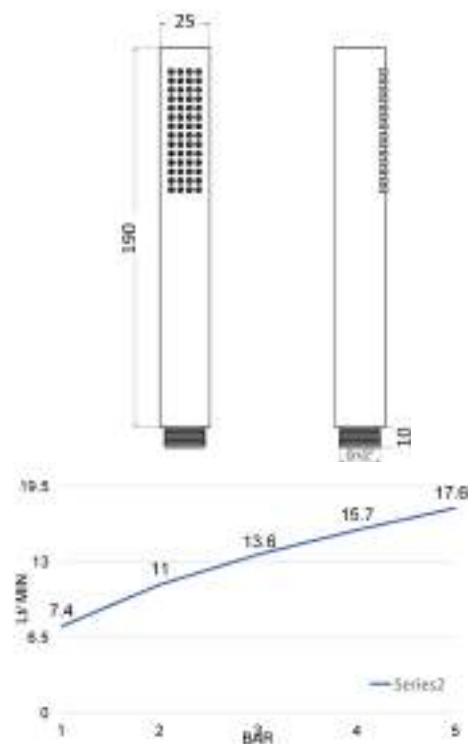

MINISTAR

DC5213

Doccia monogetto con anticalcare in abs, attacco 1/2 M

Abs monojet antiscala handshower 1/2 M connection

cod.	fin.	pack.
DC5213001BO	Bianco opaco	Bag
DC5213001CR	Cromo	Bag
DC5213001NO	Nero opaco	Bag
DC5213001NS	Nichel spazzolato	Bag