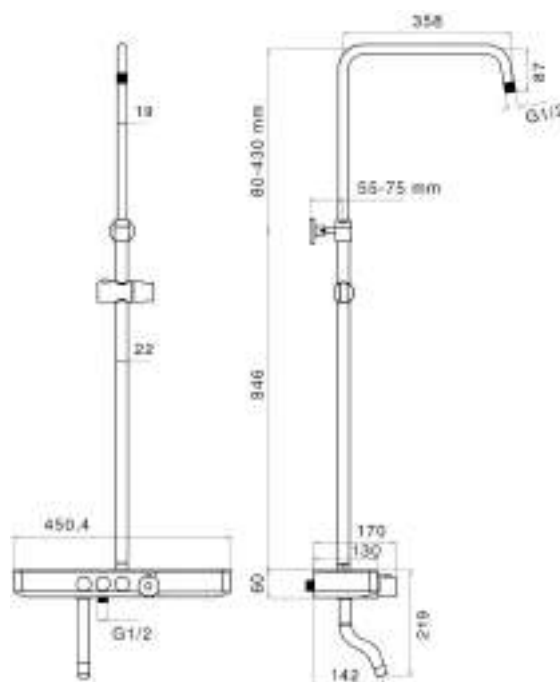

TM3170V

Colonna doccia in acciaio cromato regolabile in altezza e orientabile e cursore abs, completa di termostatico e bocca riempi vasca, soffione LINZ SD2725 Ø 250 mm, doccia STAR DC5039, flessibile 150 cm D/A

Stainless steel adjustable column, revolving arm and slider, complete with thermostatic mixer and spout for bath, showerhead LINZ SD2725 Ø 250 mm, shower STAR DC5039, double lock flexible 150 cm

cod.	fin.	€
01069274ARCR	Cromo	590,00