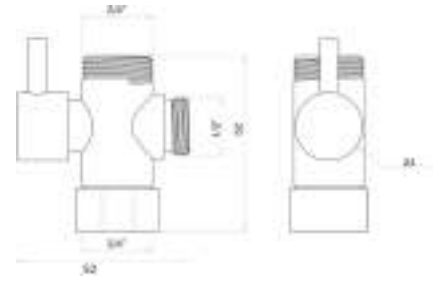

DV2515

Deviatore in ottone 3/4" M x 3/4" F 1/2" M
Brass diverter 3/4" M x 3/4" F 1/2" M

cod.	fin.	pack.
DV2515003CR	Cromo	Box