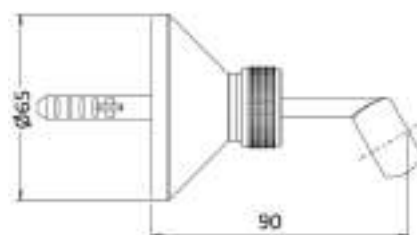

DP3035

Duplex in ottone serie Classic
Classic conical brass wall shower support

cod.	var.	fin.
DP3035001CR	CR	Cromo