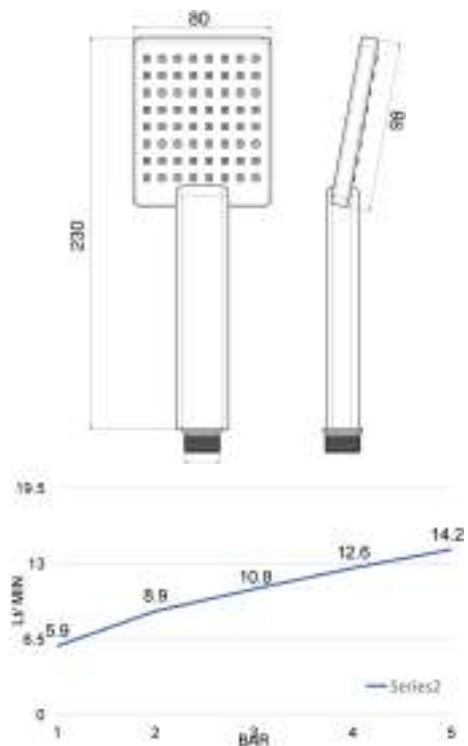

GIADA

DC5207

Doccia monogetto anticalcare in abs, attacco 1/2 M

Abs monojet antiscala handshower 1/2 M connection

cod.	fin.	pack.
DC5207001CR	Cromo	Bag
DC5207009CR	Cromo	Box