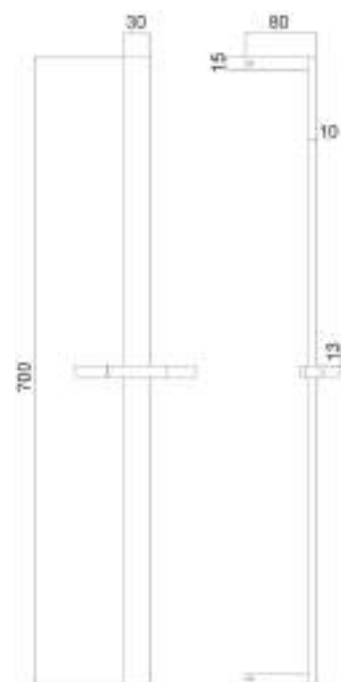

MASTER

Saliscendi in ottone asta 10x30 mm lunghezza 70 cm completo di doccia GLAMOUR o MASTER e flessibile 150 cm D/A

Brass sliding rail with rod 10x30 mm overall length 70 cm with GLAMOUR handshower, flexible hose 150 cm double interlock

con doccia GLAMOUR

with shower GLAMOUR

cod.	fin.
SL7M44803BO	Bianco opaco
SL7M44803CN	Cromo nero
SL7M44803CR	Cromo
SL7M44803DO	Oro
SL7M44803NK	Nichel spazzolato opaco
SL7M44803NO	Nero opaco
SL7M44803NS	Nichel spazzolato
SL7M44803OA	Bronzo
SL7M44803OS	Oro spazzolato opaco
SL7M44803RA	Rame

con doccia MASTER

with shower MASTER

cod.	fin.
SL7M45703BO	Bianco opaco
SL7M45703CN	Cromo nero
SL7M45703DO	Oro
SL7M45703NK	Nichel spazzolato opaco
SL7M45703NO	Nero opaco
SL7M45703NS	Nichel spazzolato
SL7M45703OA	Bronzo
SL7M45703OS	Oro spazzolato opaco
SL7M45703RA	Rame