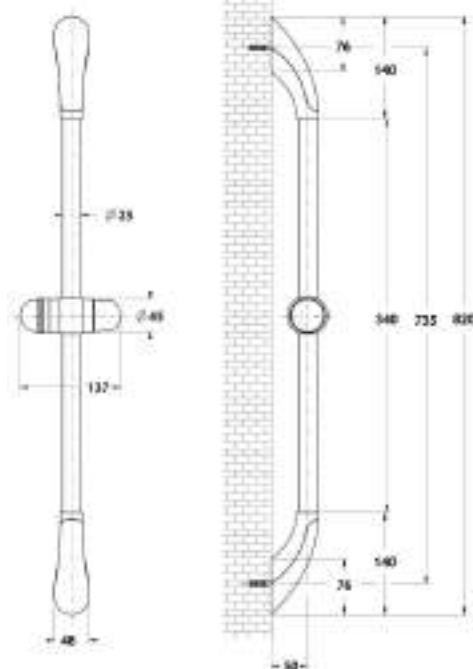

ELITE

Saliscendi Ø 25 mm lunghezza 82 cm con scorrevole in abs
Sliding rail Ø 25 overall length 82 cm with abs slider

cod. _____ fin. _____
SL5E00005CR Cromo

Saliscendi Ø 25 mm lunghezza 82 cm con scorrevole in abs,
completo di doccia ALISSO 3, portasapone e flessibile 150 cm D/A
Sliding rail Ø 25 mm overall length 82 cm with abs slider with
ALISSO 3 handshower ,soap holder ,flexible hose cm150 double
interlock

cod. _____ fin. _____
SL5E467T5CR Cromo

Saliscendi Ø 25 mm lunghezza 82 cm con scorrevole in abs,
completo di doccia CORALLO , portasapone e flessibile 150 cm D/A
Sliding rail Ø 25 overall length 82 cm with abs slider with CORALLO
handshower ,soap holder ,flexible hose cm150 double interlock

cod. _____ fin. _____
SL5E483T5CR Cromo

Saliscendi Ø 25 mm lunghezza 82 cm con scorrevole in abs,
completo di doccia ZAFFIRO, portasapone e flessibile 150 cm D/A
Sliding rail Ø 25 overall length 82 cm with abs slider with
ZAFFIRO handshower ,soap holder ,flexible hose cm150 double
interlock

cod. _____ fin. _____
SL5E4ZAT5CR Cromo