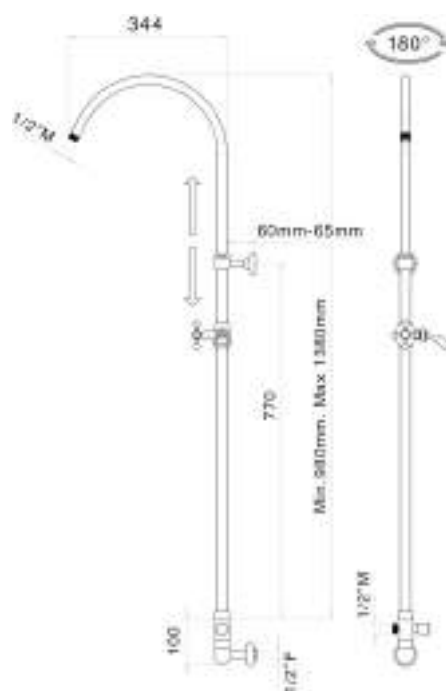

C36C

Colonna doccia in ottone cromato Ø 22 mm con cursore in ottone, regolabile in altezza e orientabile, deviatore e presa acqua a muro 1/2 F

Brass shower column adjustable Ø 22 mm with brass slider and revolving arm, diverter and 1/2 F wall water outlet

cod.	fin.	€
C36C00009CR	Cromo	263,00

Colonna doccia in ottone cromato Ø 22 mm con cursore in ottone, regolabile in altezza e orientabile, deviatore e presa acqua a muro 1/2 F, completa di soffione LORD anticalcare SD4102 Ø 200 mm, doccia MATILDE anticalcare DC5075, flessibile cm 150 D/A

Brass shower column adjustable Ø 22 mm with brass slider and revolving arm, diverter and 1/2 f wall water outlet, complete with LORD antiscala shower head SD4102 ø200 mm, MATILDE antiscala shower DC5075, double lock flexible cm 150

cod.	fin.	€
C36C4371ECR	Cromo	434,00