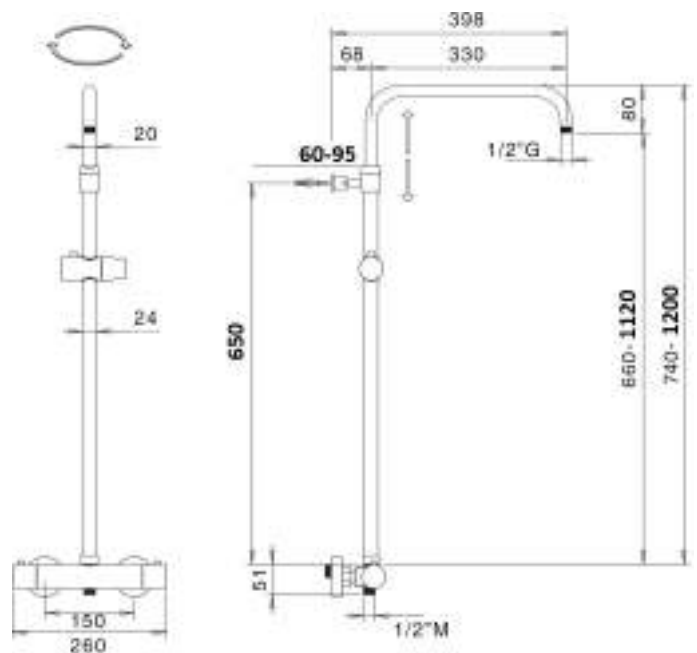

C40-TM3C

Colonna doccia in ottone cromato Ø 24 mm con cursore in abs, regolabile in altezza e orientabile con termostatico con deviatore incorporato TM3C

Brass adjustable shower column Ø 24 mm with abs slider and revolving arm, thermostatic mixer with diverter TM3C

cod.	fin.	€
40S00000A0CR	Cromo	312,00

Colonna doccia in ottone cromato Ø 24 mm con cursore in abs, regolabile in altezza e orientabile, termostatico con deviatore incorporato TM3C, completa di soffione VIENNA SD3125 ø 250 mm, doccia ARTIST DC5055, flessibile cm 150 D/A

Brass adjustable shower column Ø 24 mm with abs slider and revolving arm, with thermostatic with diverter TM3C, complete with VIENNA SD3125 ø 250 mm shower head, ARTIST DC5055 shower, double lock flexible cm 150

cod.	fin.	€
TM3C40105CR	Cromo	475,00

Colonna doccia in ottone cromato Ø 24 mm con cursore in abs, regolabile in altezza e orientabile, termostatico con deviatore incorporato TM3C, completa di soffione LINZ SD2725 ø 250 mm, doccia ARTIST DC5055, flessibile cm 150 D/A

Brass adjustable shower column Ø 24 mm with abs slider and revolving arm, thermostatic with diverter TM3C, complete with LINZ shower head SD2725 ø 250 mm, ARTIST shower DC5055, double lock flexible cm 150

cod.	fin.	€
TM3C40695CR	Cromo	436,00