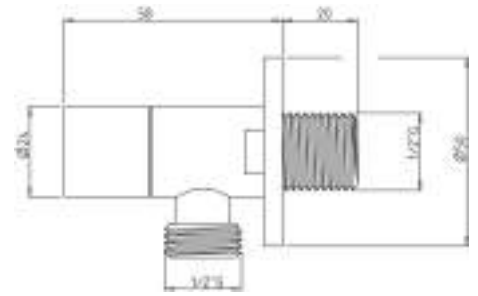

RU0070

Rubinetto tondo sottolavabo in ottone 1/2 M X 1/2 M e 1/2 M x 3/8 M

Brass round under wash basin tap 1/2 M X 1/2 M and 1/2 M x 3/8 M