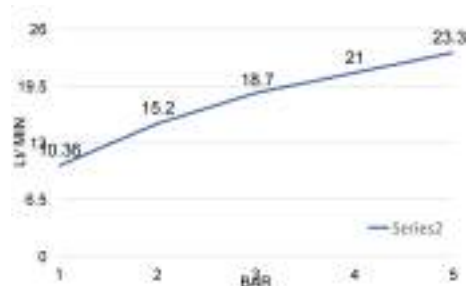

cod.	fin.
DC5012001CR	Cromo