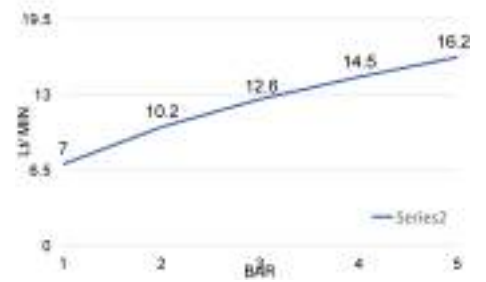

cod.	fin.
DC5011001CR	Cromo