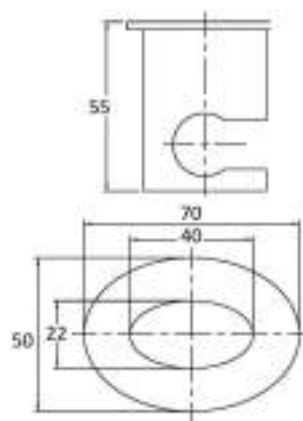

DP3065

Duplex fisso ovale in ottone serie Fashion innesto conico

Fashion brass oval wall shower support conical connection

cod.	var.	fin.
DP3065003CR	CR	Cromo