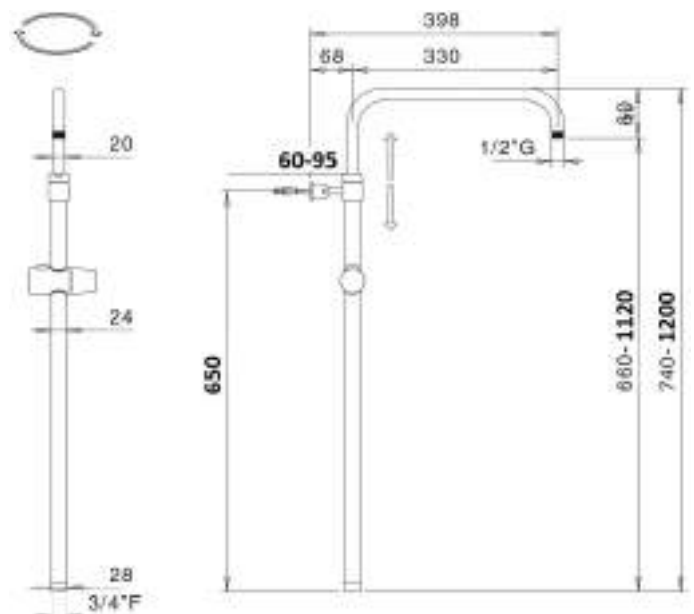

C40A

Colonna doccia in ottone Ø 24 mm con cursore in abs, regolabile in altezza e orientabile, attacco 3/4 F

Brass adjustable shower column Ø 24 mm with abs slider and revolving arm, 3/4 F connection

cod.	fin.	€
C40A00009CR	Cromo	157,00

Colonna doccia in ottone cromato Ø 24 mm con cursore in abs, regolabile in altezza e orientabile, attacco 3/4 F, completa di soffione VIENNA SD3125 ø 250 mm, doccia ARTIST DC5055, flessibile cm 150 D/A

Brass adjustable shower column Ø 24 mm with abs slider and revolving arm, 3/4 F connection, complete with VIENNA SD3125 ø 250 mm shower head, ARTIST DC5055 shower, double lock flexible cm 150

cod.	fin.	€
C40A41055CR	Cromo	319,00

Colonna doccia in ottone cromato Ø 24 mm con cursore in abs, regolabile in altezza e orientabile, attacco 3/4 F, completa di soffione LINZ SD2725 ø 250 mm, doccia ARTIST DC5055, flessibile cm 150 D/A

Brass adjustable shower column Ø 24 mm with abs slider and revolving arm, 3/4 F connection, complete with LINZ shower head SD2725 ø 250 mm, ARTIST shower DC5055, double lock flexible cm 150

cod.	fin.	€
C40A46955CR	Cromo	281,00