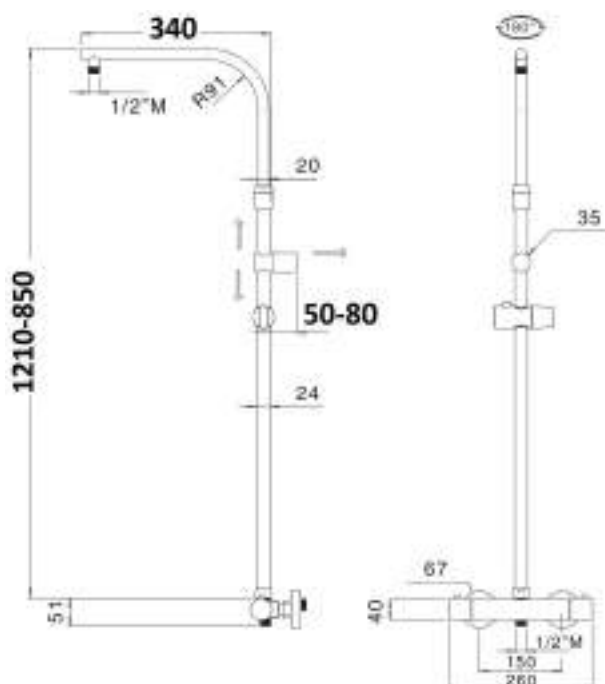

Brass adjustable shower column Ø 24 mm with abs slider and revolving arm, adjustable support, thermostatic with diverter TM3C

cod.	fin.	€
04S00000A0CR	Cromo	344,00

Colonna doccia in ottone cromato Ø 24 mm con cursore in abs, regolabile in altezza e orientabile con supporto scorrevole e regolabile in profondità, termostatico con deviatore incorporato TM3C, completa di soffione VIENNA SD3125 ø 250 mm, doccia ARTIST DC5055, flessibile cm 150 D/A

Brass adjustable shower column Ø 24 mm with abs slider and revolving arm, adjustable support, thermostatic with diverter TM3C, complete with VIENNA SD3125 ø250 mm shower head, ARTIST DC5055 shower, double lock flexible cm 150

cod.	fin.	€
04S10264A0CR	Cromo	507,00

Colonna doccia Ø 24 mm in ottone con cursore in abs, regolabile in altezza e orientabile con supporto scorrevole e regolabile in profondità, termostatico con deviatore incorporato TM3C, completa di soffione LINZ SD2725 ø 250 mm, doccia STAR DC5039, flessibile cm 150 D/A

Brass adjustable shower column Ø 24 mm with abs slider and revolving arm, adjustable support, thermostatic mixer with diverter TM3C, complete with LINZ shower head SD2725 ø250 mm, STAR DC5039 shower, double lock flexible cm 150

cod.	fin.	€
04S69274A0CR	Cromo	454,00