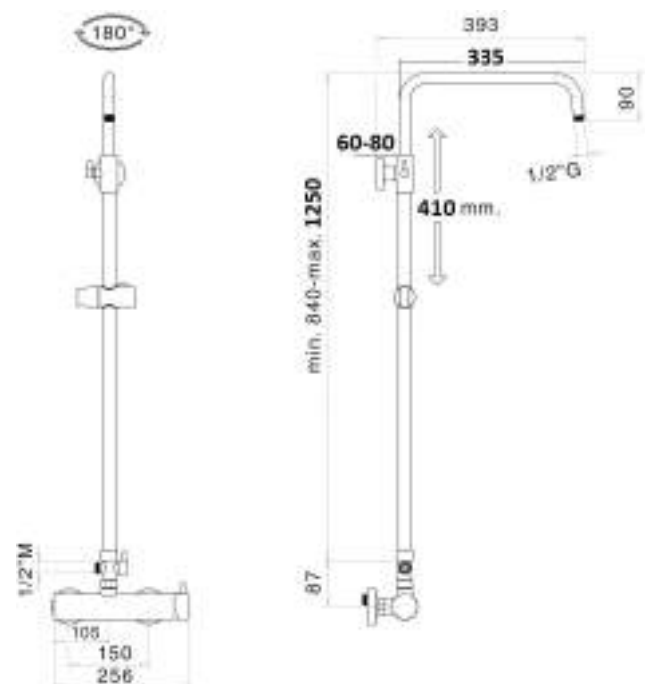

C15

Colonna doccia in acciaio nero opaco Ø 24 mm con cursore abs, regolabile in altezza e orientabile, deviatore e miscelatore MX1E o miscelatore con deviatore MX3C o termostatico con deviatore TM3C, completa di soffione DERBY SD4914 200X200 mm, doccia ALISSO 3 DC5067, flessibile in pvc nero opaco cm 150

S/s shower column adjustable Ø 24 mm with abs slider and revolging arm, with diverter and mixer MX1E or mixer with diverter MX3C or thermostatic mixer with diverter TM3C, complete with DERBY 200X200 mm shower head ALISSO 3 shower DC5067, black matt pvc flexible hose cm 150

CON MISCELATORE MX1E E DEVIATORE

WITH MIXER MX1E AND DIVERTER

cod.	fin.
15E50109A0NO	Nero opaco

CON MISCELATORE MX3C

WITH MIXER MX3C

cod.	fin.
15P5010GA0NO	Nero opaco

CON TERMOSTATICO TM3C

WITH THERMOSTATIC MIXER TM3C

cod.	fin.
15S5010GA0NO	Nero opaco