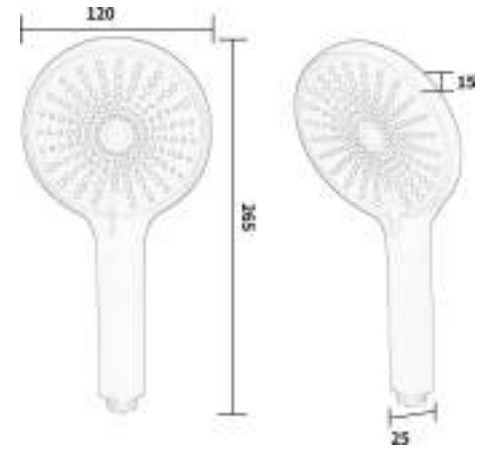

MALAGA

DC5225

Doccia multifunzione con anticalcare in abs,
attacco 1/2 M

Abs 3 jets hydromassage antiscala handshower
1/2 M connection

cod.	fin.	pack.
DC5225001CR	Cromo	Bag
DC5225009CR	Cromo	Box