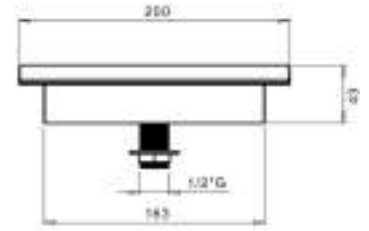

cod.	var.	fin.
SD4901003CR	246 x 142 mm	Cromo
SD4931003CR	370 x 190 mm	Cromo

BO014

Bocca a cascata per bordo vasca in acciaio, attacco 1/2 M

Stainless steel deck mounted spout for bath 1/2 M

cod.	var.	fin.
BO0014003CR	200x165 mm	Cromo