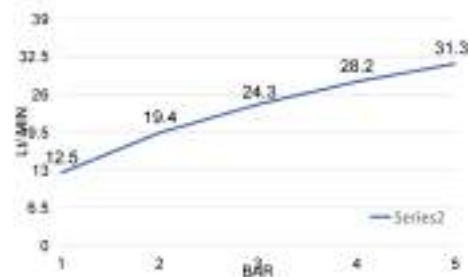

CELESTE

DC5217

Doccia monogetto anticalcare in abs, attacco 1/2 M

Abs monojet antiscale handshower 1/2 M connection

cod.	fin.	pack.
DC5217001CR	Cromo	Bag
DC5217009CR	Cromo	Box