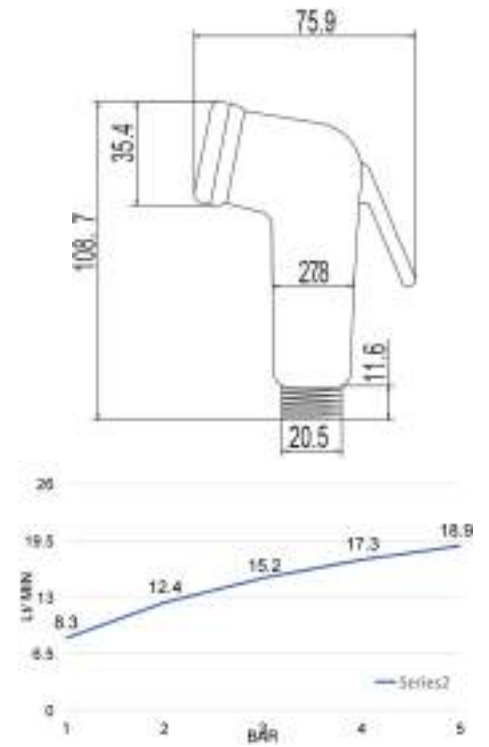

FERMO LEVA

DC5035

Doccia shut off in abs, attacco 1/2 M

Abs shut off shower 1/2 M connection

cod.	fin.	pack.
DC5035001BI	Bianco	Bag
DC5035001CR	Cromo	Bag
DC5035001NE	Nero	Bag