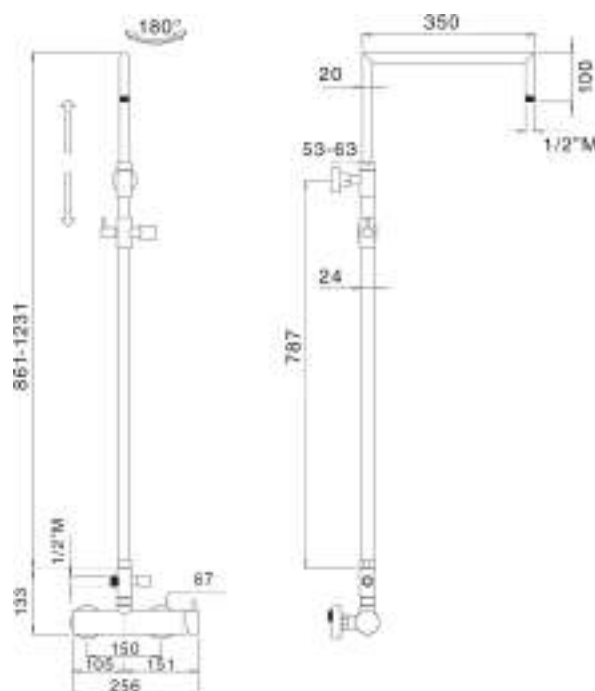

C74-MX1B

Colonna doccia in ottone cromato con cursore ottone, regolabile in altezza e orientabile, deviatore e miscelatore MX1B

Brass shower column adjustable Ø 24 mm with brass slider and revolving arm, diverter and mixer MX1B

cod.	fin.	€
74H00000B0CR	Cromo	381,00

Colonna doccia in ottone cromato con cursore ottone, regolabile in altezza e orientabile, deviatore e miscelatore MX1B, completa di soffione LINZ SD2725 ø 250 mm, doccia ARTIST DC5055, flessibile cm 150 D/A

Brass shower column adjustable Ø 24 mm with brass slider and revolving arm, diverter and mixer MX1B, complete with LINZ shower head SD2725 ø 250 mm, ARTIST shower DC5055, double lock flexible cm 150

cod.	fin.	€
74H69264B0CR	Cromo	455,00

Colonna doccia in ottone cromato con cursore ottone, regolabile in altezza e orientabile, deviatore e miscelatore MX1B, completa di soffione VIENNA SD3125 ø 250 mm, doccia ARTIST DC5055, flessibile cm 150 D/A

Brass shower column adjustable Ø 24 mm with brass slider and revolving arm, diverter and mixer MX1B, complete with VIENNA SD3125 ø 250 mm shower head, ARTIST DC5055 shower, flexible cm 150 D/A

cod.	fin.	€
MX1B74105CR	Cromo	493,00