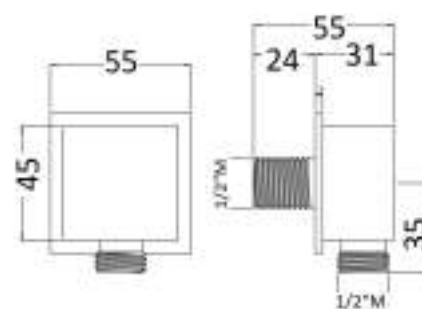

PA3165

Presca acqua in ottone modello Square attacco 1/2 MM

Square brass wall outlet connection 1/2 MM

cod.	var.	fin.
PA3165003CR	CR	Cromo