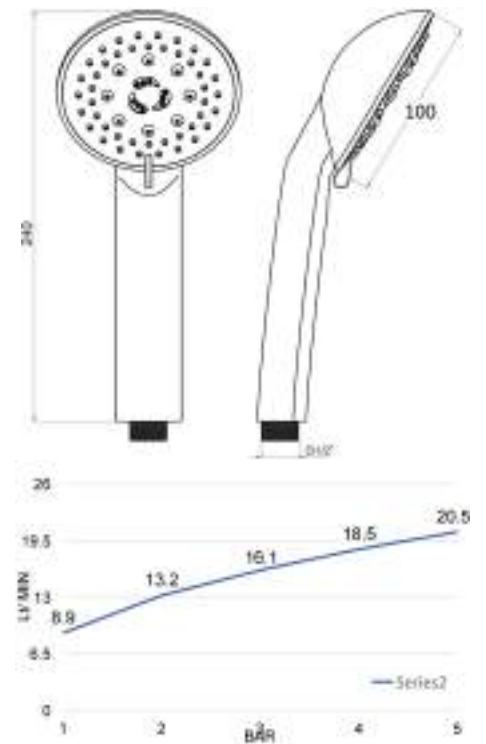

ZAFFIRO

DC5210

Doccia idromassaggio anticalcare 5 getti in abs, attacco 1/2 M

Abs 5 jets hydromassage antiscala handshower 1/2 M connection

cod.	fin.	pack.
DC5210001CR	Cromo	Bag
DC5210009CR	Cromo	Box