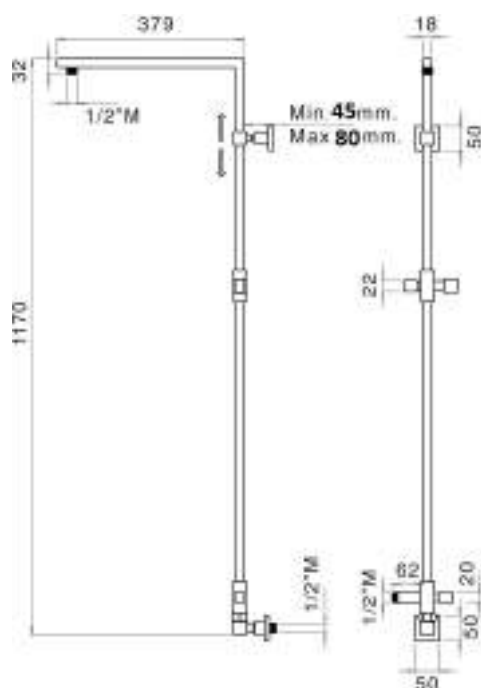

C56C

Colonna doccia in ottone cromato fissa sezione quadra 18x18 mm, con cursore ottone e supporto regolabile in altezza, deviatore e presa acqua a muro 1/2 M

Fixed brass shower column size 18x18 mm with brass slider, with height-adjustable support, diverter and 1/2 m wall water outlet

cod. _____ fin. _____
C56C00009CR Cromo

Colonna doccia in ottone cromato fissa sezione quadra 18x18 mm, con cursore ottone e supporto regolabile, deviatore e presa acqua a muro 1/2 M, completa di soffione PARIGI SD3225 250x250 mm, doccia GLAMOUR DC5048 e flessibile cm 150 D/A

Fixed brass shower column size 18x18 mm with brass slider, with height-adjustable support, diverter and 1/2 M wall water outlet, complete with PARIGI SD3225 shower head 250x250 mm, GLAMOUR DC5048, double lock flexible cm 150

cod. _____ fin. _____
C56C40548CR Cromo