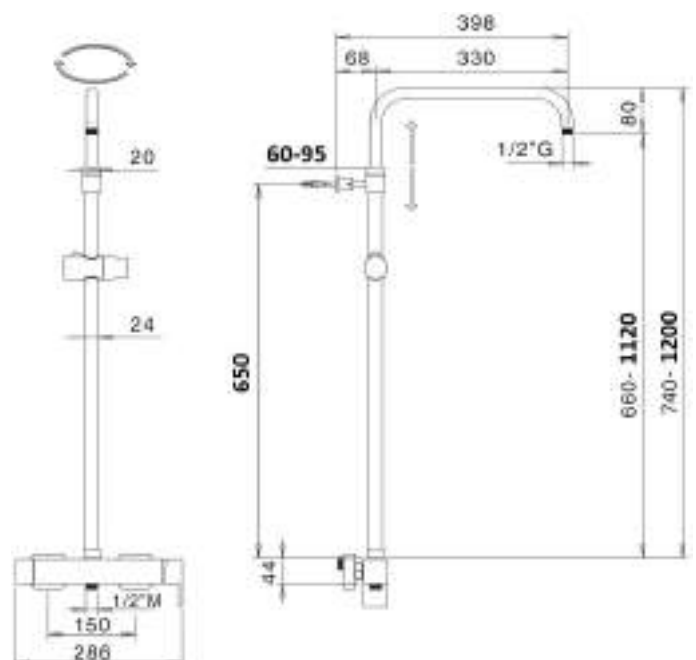

C40-MX3C

Colonna doccia in ottone cromato Ø 24 mm con cursore in abs, regolabile in altezza e orientabile con miscelatore con deviatore incorporato MX3C

Brass adjustable shower column Ø 24 mm with abs slider and revolving arm, mixer with diverter MX3C

cod.	fin.	€
40P00000A0CR	Cromo	272,00

Colonna doccia in ottone cromato Ø 24 mm con cursore in abs, regolabile in altezza e orientabile, miscelatore con deviatore incorporato MX3C, completa di soffione LINZ SD2725 ø 250 mm, doccia ARTIST DC5055, flessibile cm 150 D/A

Brass adjustable shower column Ø 24 mm with abs slider and revolving arm, mixer with diverter MX3C, complete with LINZ shower head SD2725 ø 250 mm, ARTIST shower DC5055, double lock flexible cm 150

cod.	fin.	€
40P69264A0CR	Cromo	396,00

Colonna doccia in ottone cromato Ø 24 mm con cursore in abs, regolabile in altezza e orientabile, miscelatore con deviatore incorporato MX3C, completa di soffione VIENNA SD3125 ø 250 mm, doccia ARTIST DC5055, flessibile cm 150 D/A

Brass adjustable shower column Ø 24 mm with abs slider and revolving arm, with mixer with diverter MX3C, complete with VIENNA SD3125 shower head ø 250 mm, ARTIST shower DC5055, double lock flexible cm 150

cod.	fin.	€
MX3C40105CR	Cromo	435,00