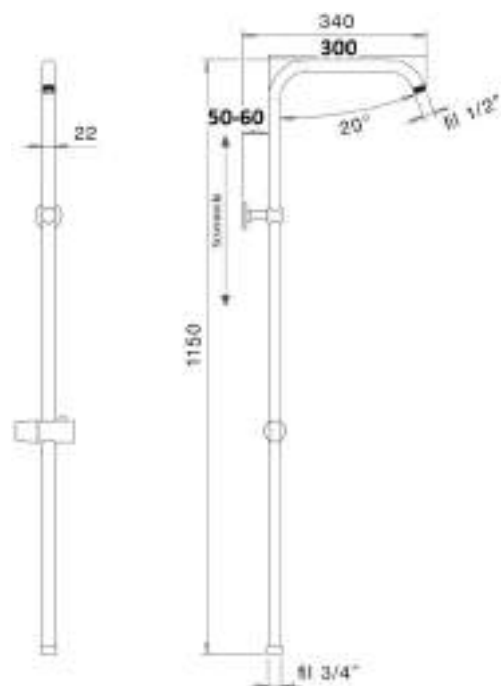

C14A

Colonna doccia fissa in acciaio cromato Ø 22 mm con cursore in abs e supporto scorrevole, attacco 3/4 F

Stainless steel fixed shower column Ø 22 mm with abs slider, adjustable support, 3/4 F connection

cod.	fin.	€
C14A00009CR	Cromo	110,00

Colonna doccia fissa in acciaio cromato Ø 22 mm con cursore in abs e supporto scorrevole attacco 3/4 F, completa di soffione CHELSEA ø 200 mm SD3922, doccia ALISSO DC5066, flessibile cm 150 D/A

Stainless steel fixed shower column Ø 22 mm, with abs slider and adjustable support with diverter 3/4 F connection, complete with shower head CHELSEA ø 200 mm SD3922, shower ALISSO DC5066, double lock flexible cm 150

cod.	fin.	€
C14A44966CR	Cromo	149,00