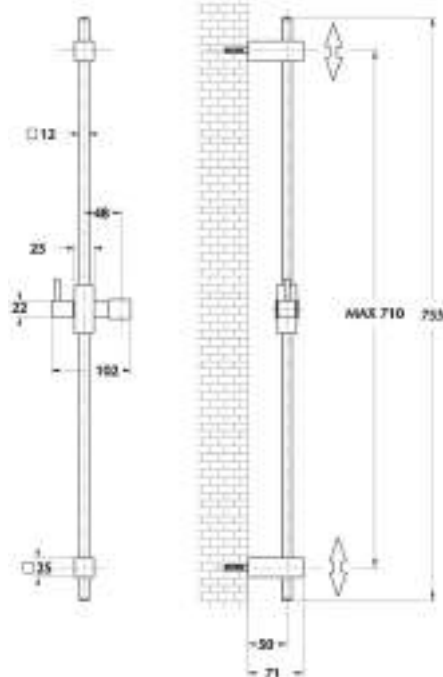

VOGUE

Saliscendi in ottone Ø 12mm lunghezza totale 75 cm con scorrevole in ottone e supporti regolabili

Brass sliding rail Ø12 mm overall length 75 cm with brass slider and adjustable support

cod. _____ fin. _____

SL1V00003CR Cromo

Saliscendi in ottone Ø 12 mm lunghezza totale 75 cm con scorrevole in ottone e supporti regolabili, completo di doccia GLAMOUR e flessibile 150 cm D/A

Brass sliding rail overall length 75 cm with adjustable support and brass slider complete with GLAMOUR handshower, flexible hose cm 150 double interlock

cod. _____ fin. _____

SL1V44803CR Cromo

Saliscendi in ottone Ø 12 mm lunghezza totale 75 cm con scorrevole in ottone, e supporti regolabili, completo di doccia TRENDY e flessibile 150 cm D/A

Brass sliding rail Ø12 mm overall length 75 cm with brass slider and adjustable support complete with TRENDY handshower, flexible hose cm 150 double interlock

cod. _____ fin. _____

SL1V45603CR Cromo