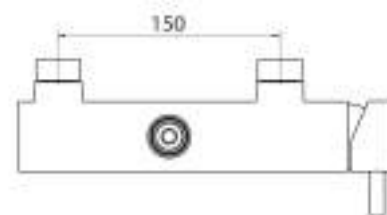

cod.	fin.
MX1E00003CR	Cromo