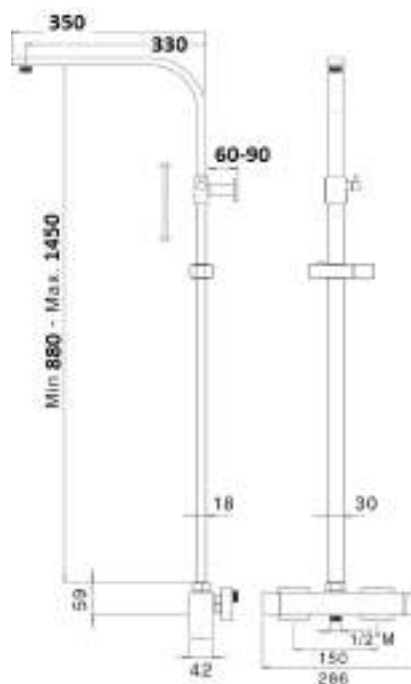

C57

Colonna doccia in acciaio nero opaco 30x18 mm con cursore abs, regolabile in altezza, miscelatore MX3Q o termostatico TM3Q con deviatore integrato, completa di soffione CALAIS SD2925 250X250 mm doccia GLAMOUR DC5048 e flessibile in pvc nero opaco cm 150

Stainless steel adjustable shower column size 30x18 with abs slider, mixer MX3Q or thermostatic TM3Q with diverter, complete with CALAIS showerhead SD2925 250x250, GLAMOUR shower DC5048, pvc flexible hose cm 150

CON MISCELATORE MX3Q

WITH MIXER MX3Q

cod.	fin.
57Q7020GA0NO	Nero opaco

CON TERMOSTATICO TM3Q

WITH THERMOSTATIC MIXER TM3Q

cod.	fin.
57U7020GA0NO	Nero opaco