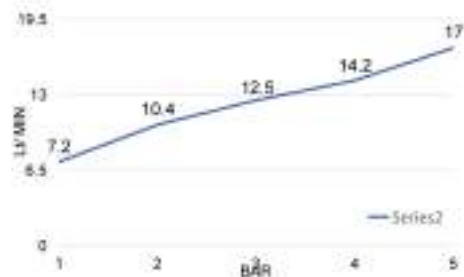

ANTEA

DC5212

Doccia shut off in ottone, attacco 1/2M

Brass shut off shower 1/2 M connection

cod.	fin.	pack.
DC5212101BO	Bianco opaco	Box
DC5212101CR	Cromo	Box
DC5212101DO	Oro	Box
DC5212101NO	Nero opaco	Box
DC5212101NS	Nichel spazzolato	Box
DC5212101OA	Bronzo	Box
DC5212101RA	Rame	Box