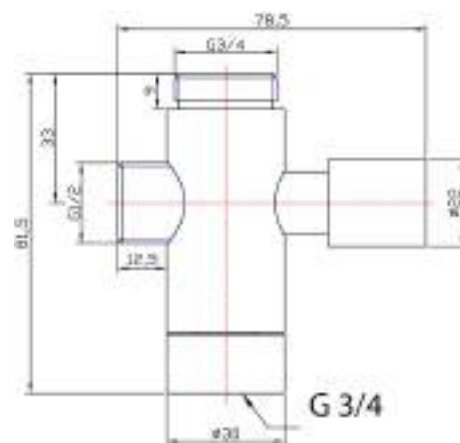

DV3800

Deviatore in ottone 3/4" M x 3/4 F x 1/2" M

Brass diverter 3/4" M x 3/4" F 1/2" M

cod.	fin.
DV3800001BO	Bianco opaco
DV3800001CN	Cromo nero
DV3800001CR	Cromo
DV3800001DO	Oro
DV3800001NK	Nichel spazzolato opaco
DV3800001NO	Nero opaco
DV3800001NS	Nichel spazzolato
DV3800001OA	Bronzo
DV3800001OS	Oro spazzolato opaco
DV3800001RA	Rame