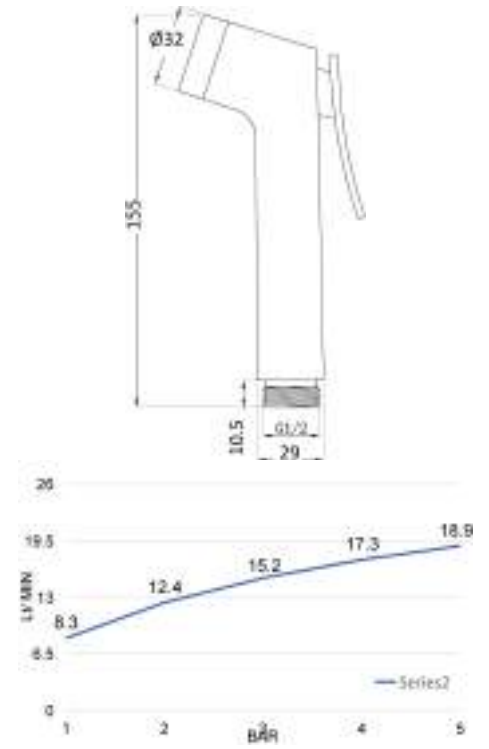

FERMO LEVA NEW

DC5036

Doccia shut off in abs, attacco 1/2 M

Abs shut off shower 1/2 M connection

cod.	fin.	pack.
DC5036001CR	Cromo	Bag