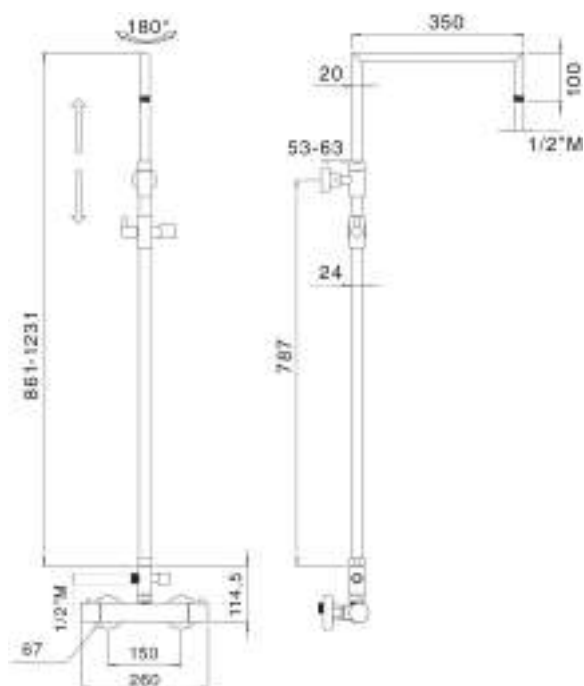

C74-TM1Q

Colonna doccia in ottone cromato con cursore in ottone, regolabile in altezza e orientabile, deviatore e termostatico TM1Q

Brass shower column adjustable Ø 24 mm with brass slider and revolving arm, diverter and thermostatic mixer TM1Q

cod.	fin.	€
74N00000B0CR	Cromo	395,00

Colonna doccia in ottone cromato con cursore in ottone, regolabile in altezza e orientabile, deviatore e termostatico TM1Q, completa di soffione CALAIS SD2925 250x250 mm, doccia TRENDY DC5056, flessibile cm 150 D/A

Brass shower column adjustable Ø 24 mm with brass slider and revolving arm, diverter and thermostatic TM1Q, complete with CALAIS SD2925 shower head 250x250 mm, TRENDY shower DC5056, double lock flexible cm 150

cod.	fin.	€
74N70214B0CR	Cromo	519,00

Colonna doccia in ottone cromato con cursore in ottone, regolabile in altezza e orientabile, deviatore e termostatico TM1Q, completa di soffione PARIGI SD3225 250x250 mm, doccia TRENDY DC5056, flessibile cm 150 D/A

Brass shower column adjustable Ø 24 mm with brass slider and revolving arm, diverter and thermostatic TM1Q, complete with PARIGI SD3225 shower head 250x250 mm, TRENDY shower DC5056, double lock flexible 150 cm

cod.	fin.	€
TM1Q74056CR	Cromo	555,00