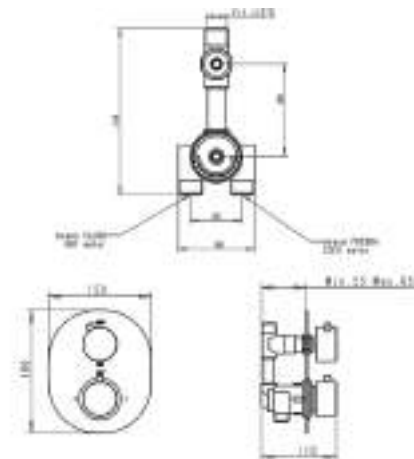

TM4D

Termostatico doccia incasso in ottone 1 via
Thermostatic brass concealed shower mixer 1 way