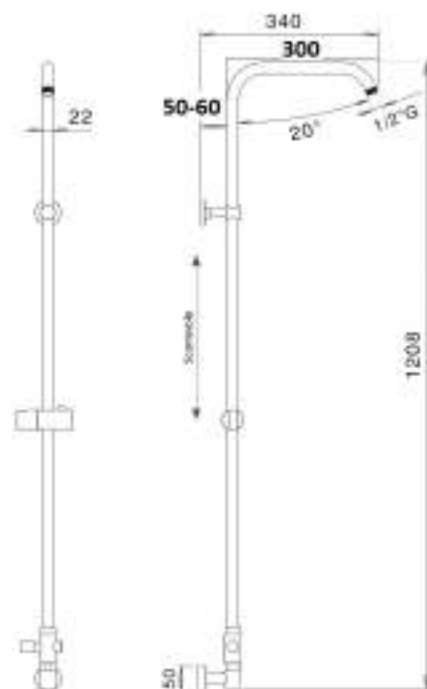

C14C

Colonna doccia fissa in acciaio cromato Ø 22 mm con cursore in abs e supporto scorrevole, deviatore e presa acqua a muro 1/2 F
Stainless steel fix chromed shower column Ø 22 mm with abs slider, adjustable support, diverter and 1/2 F wall water outlet

cod.	fin.	€
C14C00009CR	Cromo	168,00

Colonna doccia fissa in acciaio Ø 22 mm con cursore in abs e supporto scorrevole cromato con deviatore e presa acqua a muro 1/2 F completa di soffione CHELSEA SD3922 ø 200 mm doccia ALISSO DC5066, flessibile cm 150 D/A

Stainless steel fixed chromed shower column Ø 22 mm with abs slider and adjustable support with diverter and 1/2 F wall water outlet complete with CHELSEA SD3922 ø 200 mm shower head ALISSO DC5066 shower, double lock flexible cm 150

cod.	fin.	€
C14C44966CR	Cromo	207,00