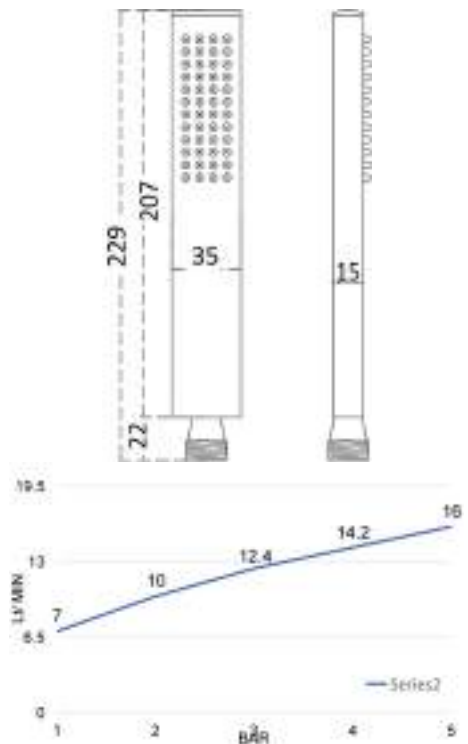

MASTER

DC5057

Doccia monogetto in ottone anticalcare, attacco 1/2 M

BRASS monojet antiscala handshower 1/2 M connection

cod.	fin.	pack.
DC5057009BO	Bianco opaco	Box
DC5057009CR	Cromo	Box
DC5057009NO	Nero opaco	Box
DC5057009NS	Nichel spazzolato	Box