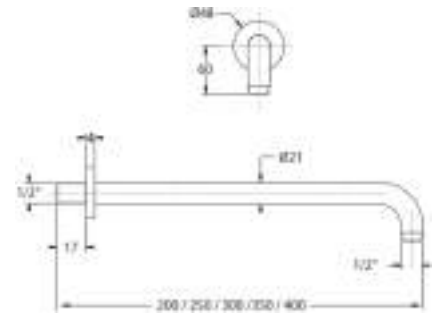

BD6037

Braccio doccia $\varnothing$ 21 mm., lunghezze
200/250/300/350/400 mm

Stainless steel shower arm $\varnothing$ 21 mm, 1/2"
connections

cod.	var.	fin.
BD6037203CR	200mm	Cromo
BD6037253CR	250mm	Cromo
BD6037303CR	300mm	Cromo
BD6037353CR	350mm	Cromo
BD6037403CR	400mm	Cromo

BD6010

Braccio doccia in ottone $\varnothing$ 28 mm lunghezza 110
mm, attacchi 1/2" M X 1/2" M

Brass shower arm $\varnothing$ 28 mm overall length 110
mm, 1/2" M X 1/2" M connections

cod.	var.	fin.
BD6010003CR	110 mm	Cromo

BD6035

Braccio doccia conico attacco 1/2" MF, lunghezza
180 mm

Conical shower arm 1/2" MF connection, 180 mm
length

cod.	var.	fin.
BD6035003CR	180mm	Cromo

BD6065

Braccio doccia conico, attacchi 1/2" M X 1/2" M
lunghezza 180 mm

Conical shower arm, 1/2" M X 1/2" M
connections, 180 mm length

cod.	var.	fin.
BD6065003CR	180mm	Cromo