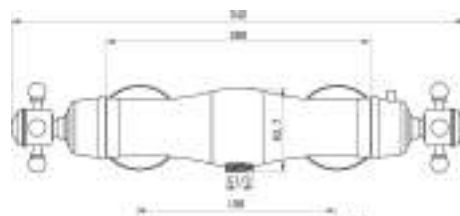

TM3S

Termostatico doccia esterno con deviatore 3/4" M x 1/2" M in ottone old style

Old style thermostatic brass shower mixer with diverter 3/4" M x 1/2" M old style

cod.	fin.
TM3S00003BO	Bianco opaco
TM3S00003CR	Cromo
TM3S00003DO	Oro
TM3S00003NO	Nero opaco
TM3S00003NS	Nichel spazzolato
TM3S00003OA	Bronzo
TM3S00003RA	Rame

TM2S

Termostatico doccia esterno 1/2" M inferiore in ottone old style

Old style thermostatic brass shower mixer 1/2" M lower connection

cod.	fin.
TM2S00003CR	Cromo