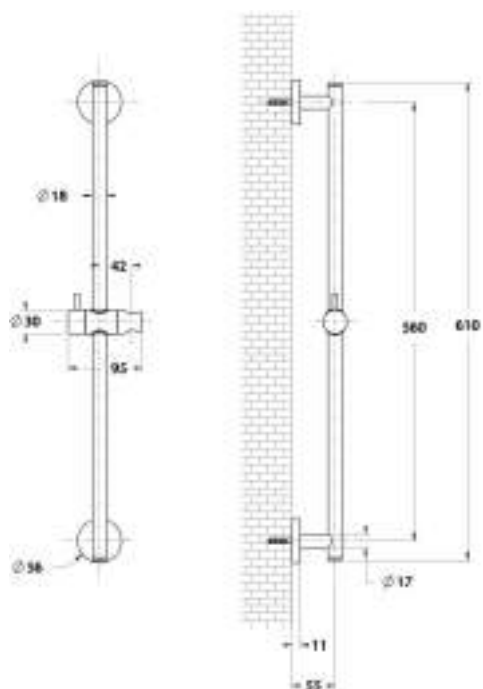

STILO

Saliscendi Ø 18 mm con supporti fissi e cursore abs, completo di doccia MINISTAR o ARTIST e flessibile cm 150 D/A

Sliding rail Ø 18 mm with abs slider complete of DC5213 MINISTAR O ARTIST and flexible hose cm 150 double lock

con doccia MINISTAR

whit MINISTAR shower

cod.	fin.
SL8S41303BO	Bianco opaco
SL8S41303CR	Cromo
SL8S41303NO	Nero opaco
SL8S41303NS	Nichel spazzolato

con doccia ARTIST

whit ARTIST shower

cod.	fin.
SL8S45503BO	Bianco opaco
SL8S45503CR	Cromo
SL8S45503NO	Nero opaco
SL8S45503NS	Nichel spazzolato