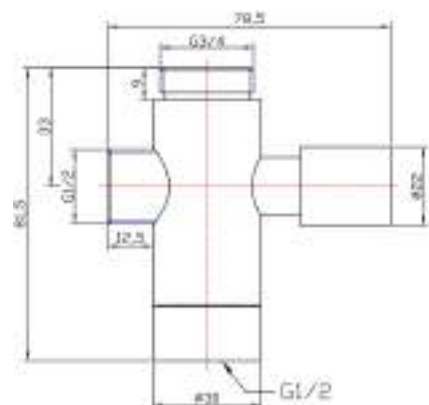

DV2151

Deviatore per colonna in ottone 3/4 F x 1/2 M per colonna C51

Brass diverter 3/4 F x 1/2 M for column C51

cod.	fin.	pack.
DV2151003CR	Cromo	Box

DV2156

Deviatore per colonna in ottone 3/4 F x 1/2 M per colonne C56/C57/C59

Brass diverter 3/4 F x 1/2 M for column C56/C57/C59

cod.	fin.	pack.
DV2156003CR	Cromo	Box

DV3812

Deviatore in ottone 1/2" M x 1/2 F x 1/2" M

Brass diverter 1/2" M x 1/2" F 1/2" M

cod.	fin.	pack.
DV3812001CR	Cromo	Box

DV3815

Deviatore in ottone 3/4" M x 1/2" F 1/2" M

Brass diverter 3/4" M x 1/2" F 1/2" M

cod.	fin.	pack.
DV3815001CR	Cromo	Box