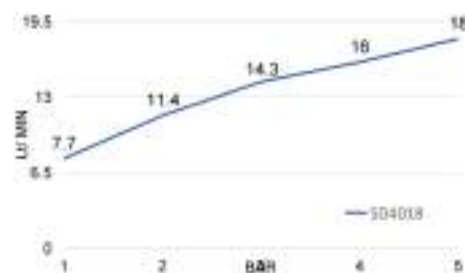

cod.	fin.
SD4018003CR	Cromo