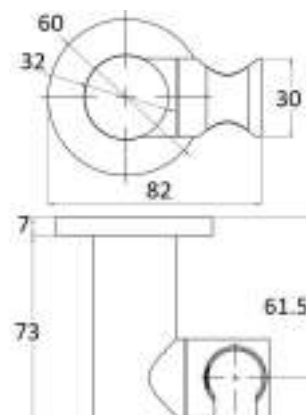

DP3074

Supporto doccia snodato in ottone serie Arte
Brass Arte adjustable wall support

cod.	var.	fin.
DP3074003CR	CR	Cromo