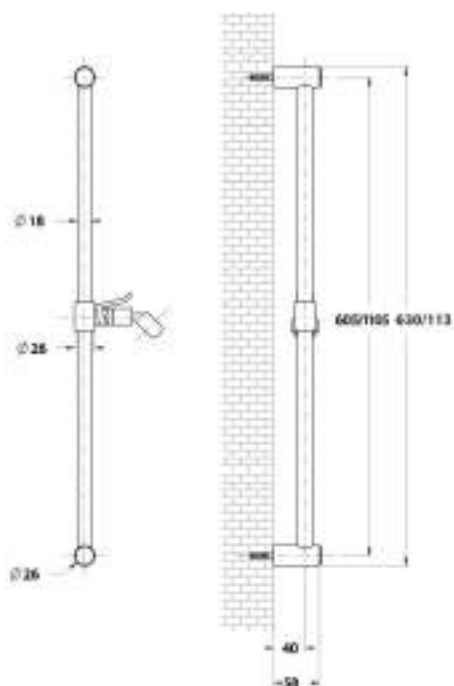

SWISS

Saliscendi in ottone Ø 18mm, lunghezza asta 63 cm con scorrevole in ottone

Sliding rail all in brass bar d.18mm overall length 63cm

cod. _____ fin. _____

SL8G0003CR Cromo

Saliscendi in ottone Ø 18mm, lunghezza asta 113 cm con scorrevole in ottone

Sliding rail all in brass bar d.18mm overall length 113cm

cod. _____ fin. _____

SL8G000L3CR Cromo