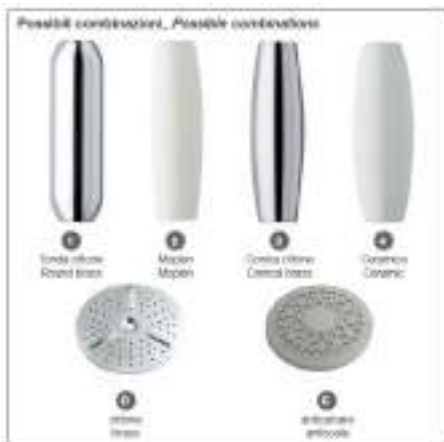

Handle 4 ceramic - Disk C antiscalc

cod.	fin.
DC50004C1CR	Cromo

MATILDE

DC5075

Doccia stile retro in ottone Impugnatura in: ottone, ceramica o moplen bianco Disco: ottone o anticalcare Attacco 1/2 M

Old fashion brass shower Available with handle in: brass, ceramic or white moplen Disk in: brass or antiscalc 1/2 M connection