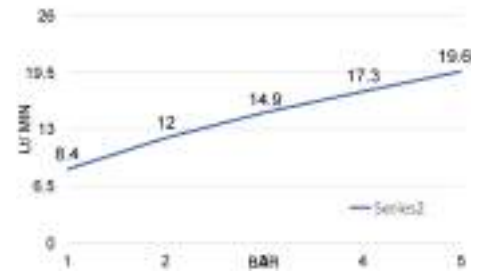

MX1Q

Miscelatore doccia esterno 3/4" M superiore in ottone, cartuccia ø 35 senza distributore

Brass external shower mixer 3/4" M upper connection, cartridge ø 35 without distributor

cod.	fin.
MX1Q00003CR	Cromo