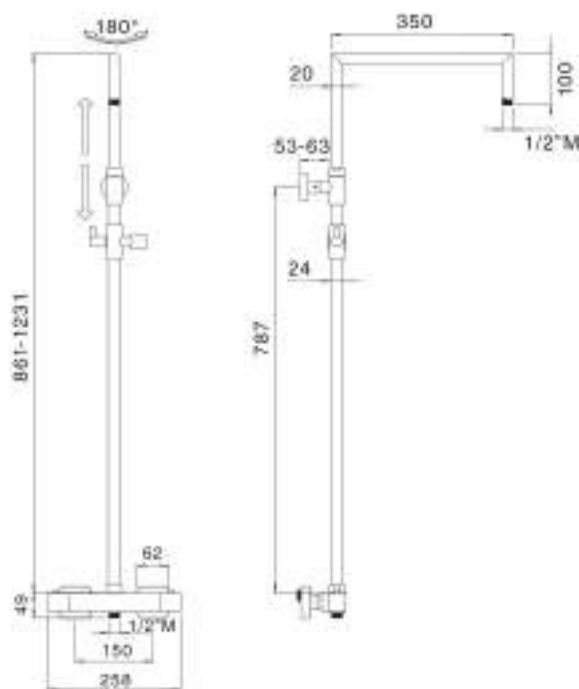

C74-TM3Q

Colonna doccia in ottone cromato con cursore in ottone, regolabile in altezza e orientabile, termostatico con deviatore incorporato TM3Q

Brass shower column adjustable Ø 24 mm with brass slider and revolving arm, thermostatic mixer with diverter TM3Q

cod.	fin.	€
74U00000B0CR	Cromo	390,00

Colonna doccia in ottone cromato con cursore in ottone, regolabile in altezza e orientabile, termostatico con deviatore incorporato TM3Q, completa di soffione CALAIS SD2925 250x250 mm, doccia TRENDY DC5056, flessibile cm 150 D/A

Brass shower column adjustable Ø 24 mm with brass slider and revolving arm, thermostatic with diverter incorporate TM3Q, complete with CALAIS SD2925 shower head 250x250 mm, TRENDY DC5056 shower, double lock flexible cm 150

cod.	fin.	€
74U70214B0CR	Cromo	523,00

Colonna doccia in ottone cromato con cursore in ottone, regolabile in altezza e orientabile, termostatico con deviatore incorporato TM3Q, completa di soffione PARIGI SD3225 250x250 mm, doccia TRENDY DC5056, flessibile cm 150 D/A

Brass shower column adjustable Ø 24 mm with brass slider and revolving arm, thermostatic with diverter TM3Q, complete with PARIGI SD3225 shower head 250x250 mm, TRENDY shower DC5056, double lock flexible cm 150

cod.	fin.	€
TM3Q74056CR	Cromo	560,00