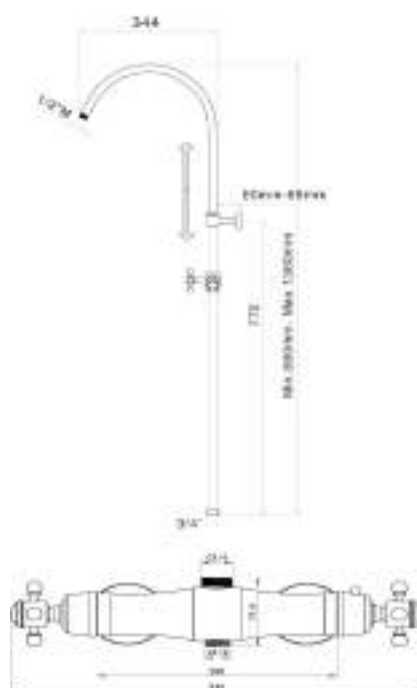

C36-TM3S

Colonna doccia in ottone cromato Ø 22 mm con cursore in ottone, regolabile in altezza e orientabile, attacco 3/4 F, completa di soffione LORD anticalcare SD4102 ø 200 mm, doccia MATILDE anticalcare DC5075, flessibile cm 150 D/A e termostatico TM3S

Brass shower column adjustable Ø 22 mm with brass slider and revolving arm, 3/4 F connection, complete with LORD antiscaling shower head SD4102 ø200 mm, MATILDE antiscaling shower DC5075, double lock flexible cm 150 with thermostatic TM3S

cod.	fin.	€
36K37484B0CR	Cromo	595,00

Colonna doccia in ottone cromato Ø 22 mm con cursore in ottone, regolabile in altezza e orientabile, con termostatico con deviatore integrato TM3S

Brass shower column adjustable Ø 22 mm with brass slider and revolving arm, with thermostatic with diverter TM3S

cod.	fin.	€
C36K00009CR	Cromo	424,00