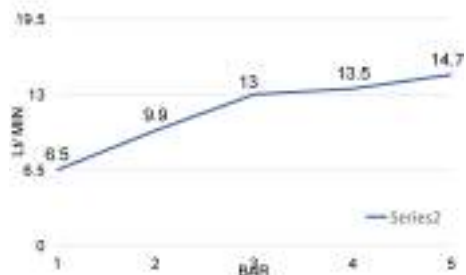

SQUARE

DC5076

Doccia shut off in ottone, attacco 1/2M

Brass shut off shower 1/2 M connection

cod.	fin.	pack.
DC5076101BO	Bianco opaco	Box
DC5076101CR	Cromo	Box
DC5076101DO	Oro	Box
DC5076101NO	Nero opaco	Box
DC5076101NS	Nichel spazzolato	Box
DC5076101OA	Bronzo	Box
DC5076101RA	Rame	Box