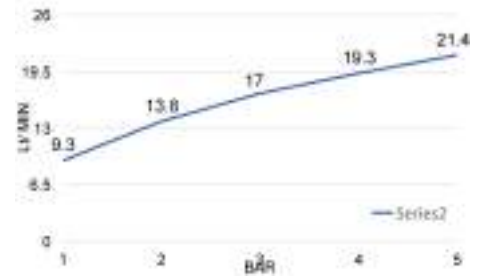

GLAMOUR

DC5048

Doccia monogetto anticalcare in ottone, attacco 1/2 M

BRASS monojet antisciale handshower 1/2 M connection

cod.	fin.	pack.
DC5048009BO	Bianco opaco	Box
DC5048009CN	Cromo nero	Box
DC5048009CR	Cromo	Box
DC5048009DO	Oro	Box
DC5048009NK	Nichel spazzolato opaco	Box
DC5048009NO	Nero opaco	Box
DC5048009NS	Nichel spazzolato	Box
DC5048009OA	Bronzo	Box
DC5048009OS	Oro spazzolato opaco	Box
DC5048009RA	Rame	Box