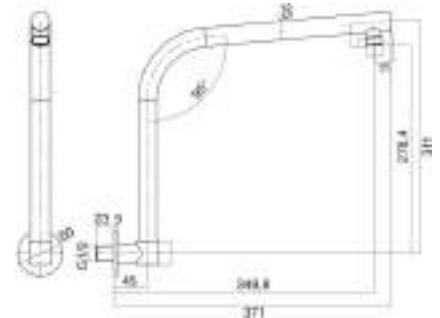

BD6058

Braccio doccia girevole a 180° in ottone Ø 25 mm, attacchi 1/2" M X 1/2" M, lunghezza totale 348 mm

Revolving brass shower arm 180° size Ø 25 mm, 1/2" M X 1/2" M connections, overall length 348 mm

cod.	var.	fin.
BD6058003CR	348 mm	Cromo