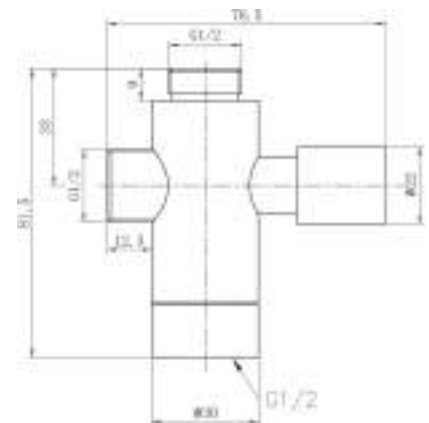

Brass diverter 3/4 F x 1/2 M for column C56/C57/C59

cod.	fin.	pack.
DV2156003CR	Cromo	Box

DV3812

Deviatore in ottone 1/2" M x 1/2 F x 1/2" M

Brass diverter 1/2" M x 1/2" F 1/2" M

cod.	fin.	pack.
DV3812001CR	Cromo	Box