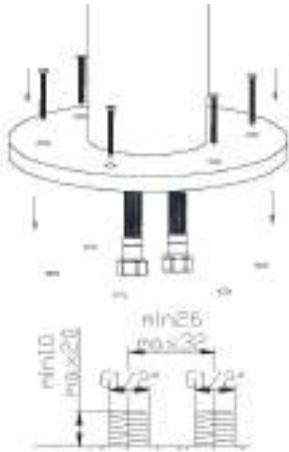

CLAIL1051

Colonna doccia in acciaio inox 316 con miscelatore soffione Ø 250 mm, doccia e flessibile

Stainless steel 316 column with mixer, showerhead, shower and flexible hose

cod. fin.
CLAIL1051AS Acciaio spazzolato