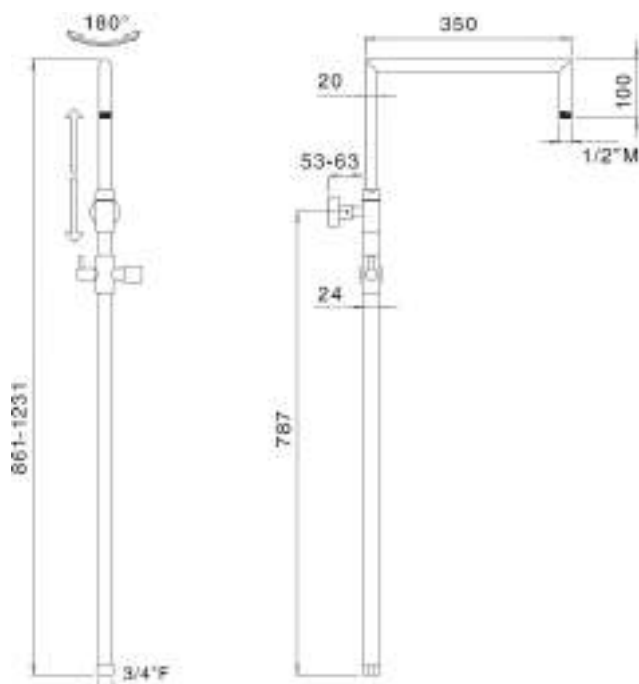

C74A

Colonna doccia in ottone cromato con cursore ottone, regolabile in altezza e orientabile, attacco 3/4 F

Brass shower column adjustable Ø 24 mm with brass slider and revolving arm, 3/4 F connection

cod.	fin.	€
C74A00009CR	Cromo	180,00

Colonna doccia in ottone cromato con cursore ottone, regolabile in altezza e orientabile, attacco 3/4 F, completa di soffione VIENNA SD3125 ø 250 mm, doccia ARTIST DC5055, flessibile cm 150 D/A

Brass shower column adjustable Ø 24 mm with brass slider and revolving arm, 3/4 F connection, complete with VIENNA SD3125 ø 250 mm shower head, ARTIST DC5055 shower, double lock flexible cm 150

cod.	fin.	€
C74A41055CR	Cromo	342,00