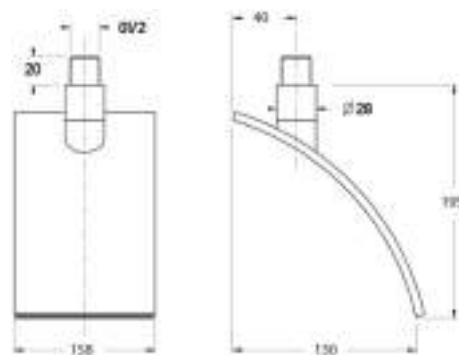

NIAGARA

Soffione in acciaio a cascata 1/2 F
Stainless steel fall spout 1/2 F