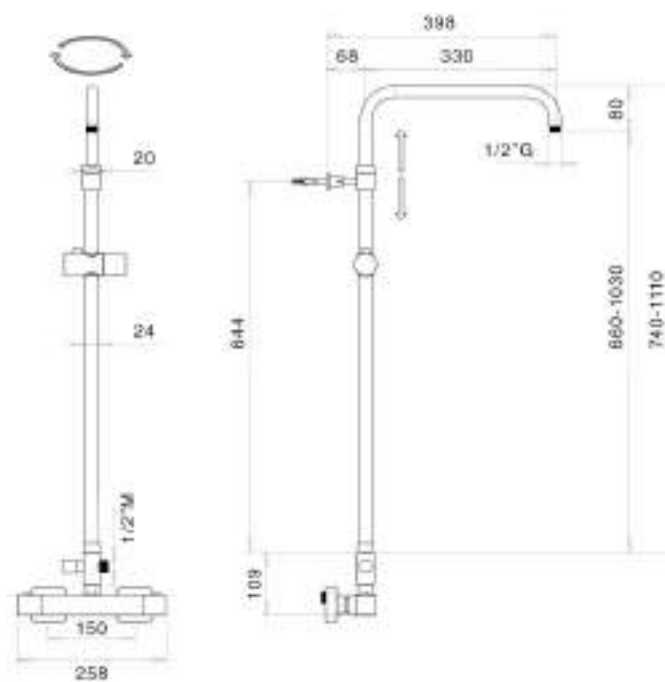

C40-TM1Q

Colonna doccia in ottone cromato Ø 24 mm con cursore in abs, regolabile in altezza e orientabile con deviatore e termostatico TM1Q

Brass adjustable shower column Ø 24 mm with abs slider and revolving arm, with diverter and thermostatic TM1Q

cod.	fin.	€
40N00000A0CR	Cromo	372,00

Colonna doccia in ottone cromato Ø 24 mm con cursore in abs, regolabile in altezza e orientabile, deviatore e termostatico TM1Q, completa di soffione PARIGI SD3225 250x250 mm, doccia TRENDY DC5056, flessibile cm 150 D/A

Brass adjustable shower column Ø 24 mm with abs slider and revolving arm, with diverter and thermostatic TM1Q, complete with PARIGI SD3225 shower head 250x250 mm, TRENDY shower DC5056, double lock flexible cm 150

cod.	fin.	€
40N05214A0CR	Cromo	537,00

Colonna doccia in ottone cromato Ø 24 mm con cursore in abs, regolabile in altezza e orientabile con deviatore e termostatico TM1Q, completa di soffione LISBONA SD3425 250x250 mm, doccia TRENDY DC5056, flessibile cm 150 D/A

Brass adjustable shower column Ø 24 mm with abs slider and revolving arm, with diverter and thermostatic TM1Q, complete with LISBONA shower head SD3425 250x250 mm, TRENDY shower DC5056, flexible cm 150 D/A

cod.	fin.	€
TM1Q40196CR	Cromo	493,00