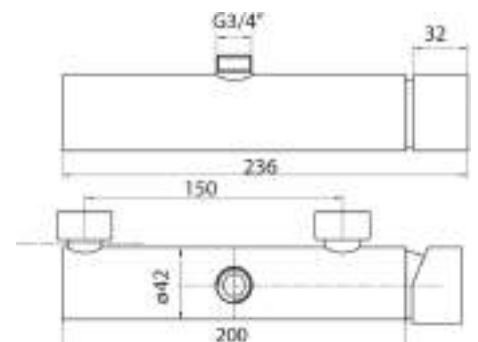

MX2Q

Miscelatore doccia esterno 1/2" M inferiore in ottone, cartuccia Ø35 senza distributore

Brass external shower mixer 1/2" M lower connection, cartridge ø 35 without distributor

cod.	fin.
MX2Q00003CR	Cromo

MX1Q

Miscelatore doccia esterno 3/4" M superiore in ottone, cartuccia ø 35 senza distributore

Brass external shower mixer 3/4" M upper connection, cartridge ø 35 without distributor

cod.	fin.
MX1Q00003CR	Cromo