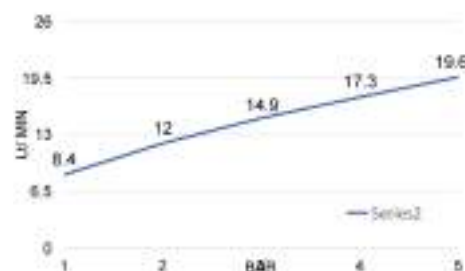

cod.	fin.
MX3Q00003BO	Bianco opaco
MX3Q00003CN	Cromo nero
MX3Q00003CR	Cromo
MX3Q00003DO	Oro
MX3Q00003NK	Nichel spazzolato opaco
MX3Q00003NO	Nero opaco
MX3Q00003NS	Nichel spazzolato
MX3Q00003OA	Bronzo
MX3Q00003OS	Oro spazzolato opaco
MX3Q00003RA	Rame