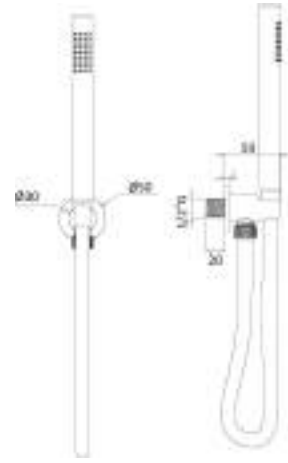

CP1372

Set presa acqua con supporto, composto da DP3072, doccia MINI STAR DC5213 e flessibile pvc silver 150 cm

Kit wall shower support composed by DP3072, handshower MINI STAR DC5213 and pvc flexible hose 150 cm

cod.

fin.

D13729153CR

Cromo

D13729153NO

Nero opaco

CP5673

Set presa acqua con supporto, composto da DP3073, doccia TRENDY DC5056 e flessibile pvc silver 150 cm

Kit wall shower support composed by DP 3073, handshower TRENDY DC5056 and pvc flexible hose 150 cm