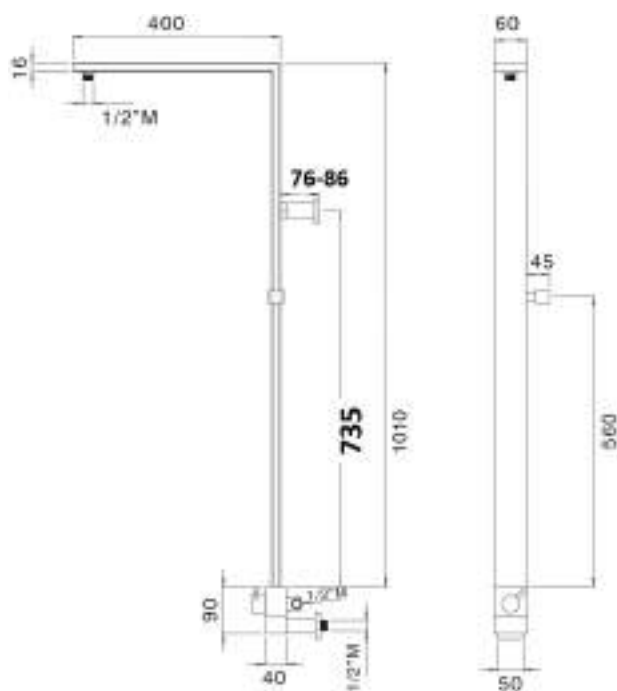

C51C

Colonna doccia in ottone cromato con supporto doccia fisso, sezione rettangolare, deviatore e presa acqua a muro 1/2 M
Brass shower column with shower support, fixed and rectangular section, diverter and 1/2 M wall water outlet

cod. _____ fin. _____
C51C00009CR Cromo

Colonna doccia in ottone cromato con supporto doccia fisso, sezione rettangolare, deviatore e presa acqua a muro 1/2 M, completa di soffione SCOTLAND SD4931 370X190 mm, doccia QUADRA DC5023 e flessibile cm 150 D/A

Brass shower column with shower support and rectangular section, diverter and 1/2 M wall water outlet, complete with SCOTLAND shower head SD4931 370X190 mm, QUADRA shower DC5023, double lock flexible 150 cm

cod. _____ fin. _____
C51C40223CR Cromo