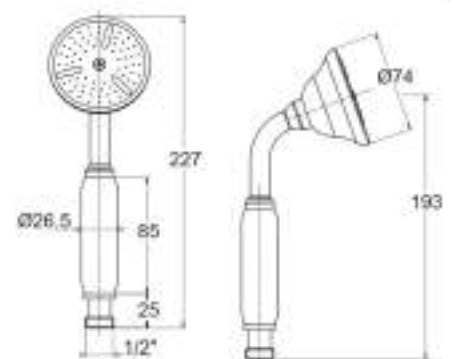

Handle 4 ceramic - Disk C antiscalc

cod.	fin.
DC50004C1CR	Cromo

MATILDE

DC5075

Doccia stile retro in ottone Impugnatura in: ottone, ceramica o moplen bianco Disco: ottone o anticalcare Attacco 1/2 M

Old fashion brass shower Available with handle in: brass, ceramic or white moplen Disk in: brass or antiscalc 1/2 M connection