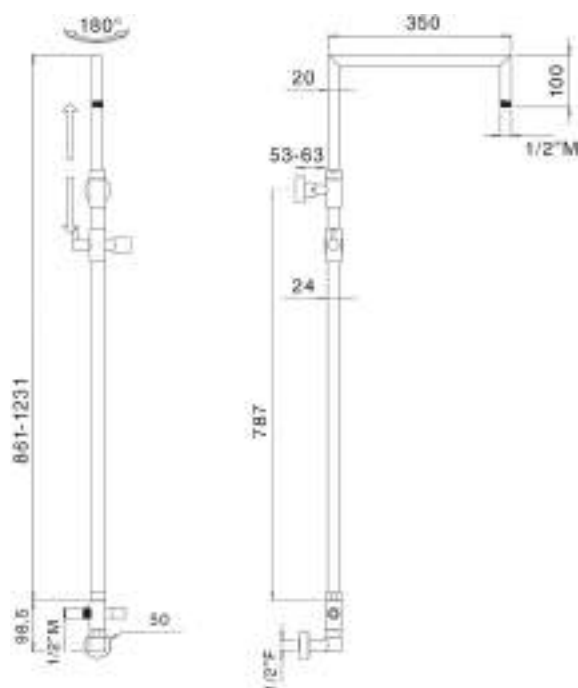

C74C

Colonna doccia in ottone cromato con cursore ottone, regolabile in altezza e orientabile, deviatore e presa acqua a muro 1/2 F

Brass shower column adjustable Ø 24 mm with brass slider and revolving arm, diverter and 1/2 F wall water outlet

cod.	fin.	€
C74C00009CR	Cromo	237,00

Colonna doccia in ottone cromato con cursore ottone, regolabile in altezza e orientabile, deviatore e presa acqua a muro 1/2 F, completa di soffione VIENNA SD3125 Ø 250 mm, doccia ARTIST DC5055, flessibile cm 150 D/A

Brass shower column adjustable Ø 24 mm with brass slider and revolving arm, diverter and 1/2 F wall water outlet, complete with VIENNA SD3125 Ø 250 mm shower head, ARTIST DC5055 shower, double lock flexible cm 150

cod.	fin.	€
C74C41055CR	Cromo	400,00