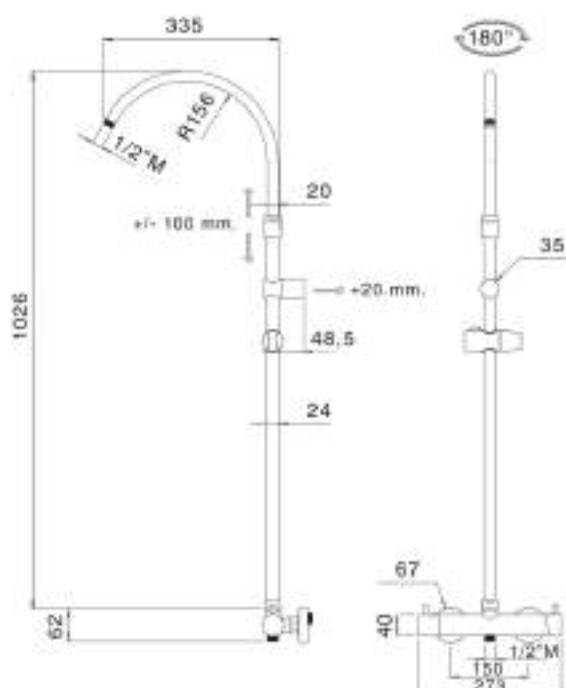

C94-MX3C

Colonna doccia in ottone cromato Ø 24 mm con cursore in abs, regolabile in altezza e orientabile, supporto scorrevole e regolabile in profondità, miscelatore con deviatore incorporato MX3C

Brass adjustable shower column Ø 24 mm with abs slider and revolving arm, adjustable support, mixer with diverter MX3C

cod.	fin.	€
05P00000A0CR	Cromo	304,00

Colonna doccia Ø 24 mm in ottone cromato con cursore in abs, regolabile in altezza e orientabile, supporto scorrevole e regolabile in profondità, miscelatore con deviatore incorporato MX3C, completa di soffione ROMA SD3325 ø 250 mm, doccia STAR DC5039, flessibile cm 150 D/A

Brass adjustable shower column Ø 24 mm with abs slider and revolving arm, adjustable support, mixer with diverter MX3C, complete with ROMA shower head SD3325 ø 250 mm, STAR shower DC5039, double lock flexible cm 150

cod.	fin.	€
05P22274A0CR	Cromo	411,00

Colonna doccia Ø 24 mm in ottone cromato con cursore in abs, regolabile in altezza e orientabile con supporto scorrevole e regolabile in profondità con miscelatore con deviatore incorporato MX3C, completa di soffione LINZ SD2725 ø 250 mm doccia ARTIST DC5055, flessibile cm 150 D/A

Brass adjustable shower column Ø 24 mm with abs slider and revolving arm, adjustable support, mixer with diverter MX3C, complete with LINZ shower head SD2725 ø 250 mm, ARTIST shower DC5055, double lock flexible cm 150

cod.	fin.	€
05P69264A0CR	Cromo	428,00