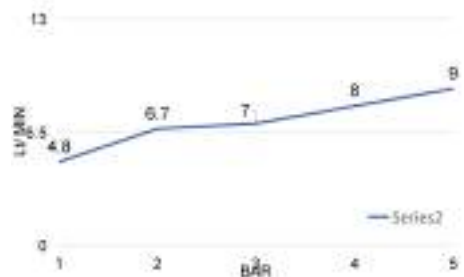

SQUARE F

DC5076F

Doccia shut off in ottone, con foro singolo attacco 1/2 M

Brass shut off shower single hole 1/2 M connection

cod.	fin.	pack.
DC50761F1CR	Cromo	Box

FERMO LEVA NEW

DC5036

Doccia shut off in abs, attacco 1/2 M