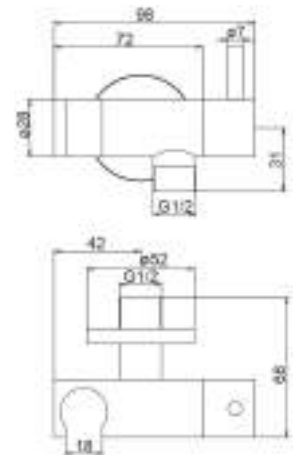

RUIS12

Rubinetto per idroscopino in ottone 1/2 M x 1/2 M con supporto doccia (acqua fredda)

Brass stop valve 1/2 M x 1/2 M with shower support (cold water)