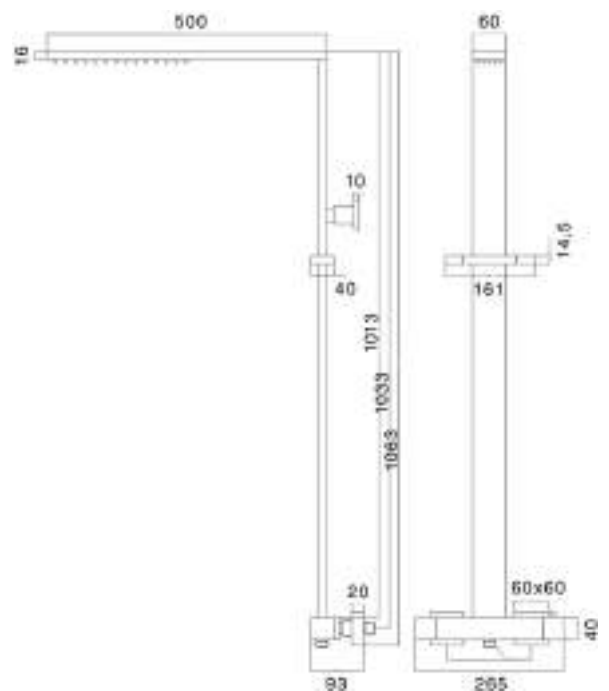

TM3R5

Colonna doccia rettangolare CL2152 in ottone cromato con cursore in ottone, completa di soffione anticalcare intergrato e termostatico, doccia MASTER DC5057 e flessibile in silicone grigio 150 cm

Brass rectangular column CL2152 with shower support, complete with showerhead and thermostatic mixer, shower MASTER DC5057, grey silicone flexible hose 150 cm

cod.	fin.
TM3R52SG7CR	Cromo