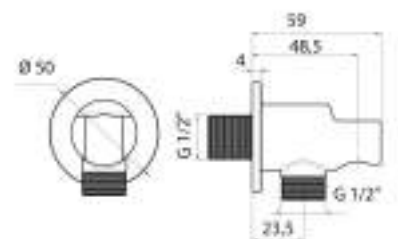

DP3072

Duplex fisso incasso in ottone serie Arte innesto conico 1/2 MM

Arte brass wall shower support with water connection 1/2 MM

cod.	var.	fin.
DP3072003CR	CR	Cromo
DP3072003NO	NO	Cromo