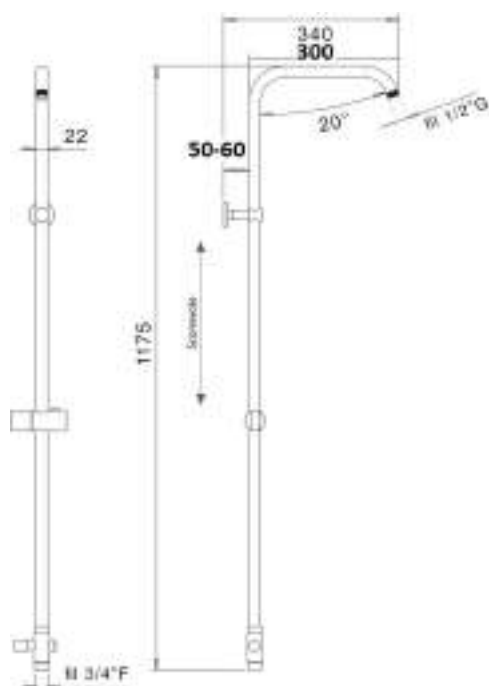

C14B

Colonna doccia fissa in acciaio cromato Ø 22 mm con cursore in abs e supporto scorrevole, deviatore attacco 3/4 F

Stainless steel fixed chromed shower column Ø 22 mm with abs slider, adjustable support with diverter 3/4 F connection

cod.	fin.	€
C14B00009CR	Cromo	133,00

Colonna doccia fissa in acciaio Ø 22 mm con cursore in abs e supporto scorrevole cromato completa di deviatore attacco 3/4 F, soffione CHELSEA Ø 200 mm SD3922, doccia ALISSO DC5066 e flessibile cm 150 D/A

Stainless steel fixed chromed shower column Ø 22 mm with abs slider and adjustable support with diverter 3/4 F connection, shower head CHELSEA ø 200 SD3922, ALISSO DC5066 shower, double lock flexible hose cm 150

cod.	fin.	€
C14B44966CR	Cromo	172,00