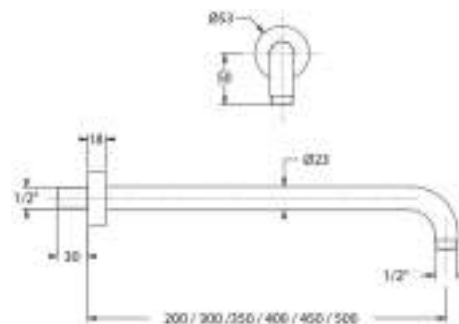

BD6045

Braccio doccia tondo lusso in ottone ø 23 mm, attacchi 1/2" M X 1/2" M, lunghezze 200/300/350/400/450/500 mm

Luxury brass round shower arm ø 23 mm, 1/2" M X 1/2" M connections, available 200/300/350/400/450/500 mm length