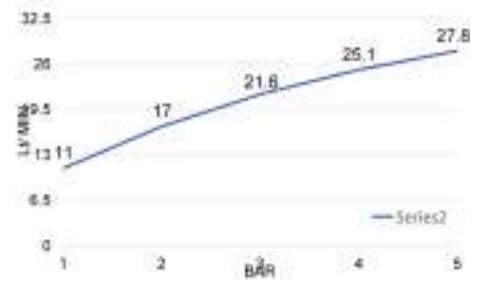

cod.	fin.
DC5007001CR	Cromo