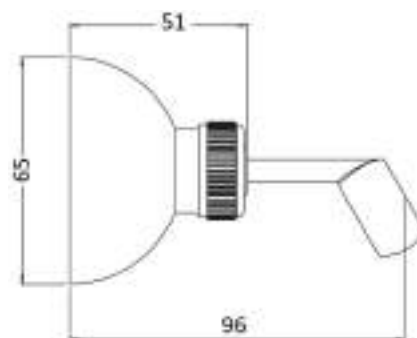

DP3043

Duplex in ottone serie Classic
Classic brass wall shower support

cod.	var.	fin.
DP3043001CR	CR	Cromo