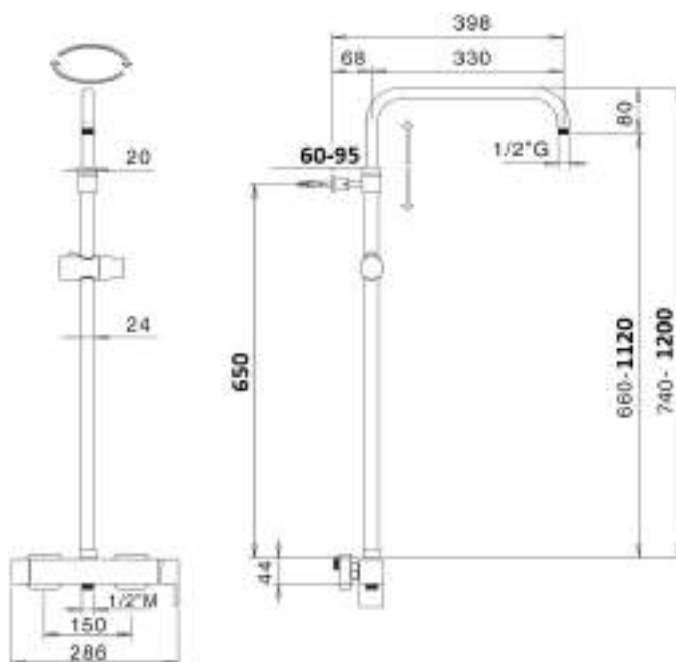

C40-MX3Q

Colonna doccia in ottone cromato Ø 24 mm con cursore in abs, regolabile in altezza e orientabile con miscelatore con deviatore incorporato MX3Q

Brass adjustable shower column Ø 24 mm with abs slider and revolving arm, with mixer with diverter MX3Q

cod.	fin.	€
40Q00000A0CR	Cromo	335,00

Colonna doccia in ottone cromato Ø 24 mm con cursore in abs, regolabile in altezza e orientabile, miscelatore con deviatore incorporato MX3Q, completa di soffione PARIGI SD3225 250x250 mm, doccia TRENDY DC5056, flessibile cm 150 D/A

Brass adjustable shower column Ø 24 mm with abs slider and revolving arm, with mixer with diverter MX3Q, complete with PARIGI SD3225 shower head 250x250 mm, TRENDY shower DC5056, double lock flexible cm 150

cod.	fin.	€
40Q05214A0CR	Cromo	532,00

Colonna doccia in ottone cromato Ø 24 mm con cursore in abs, regolabile in altezza e orientabile, miscelatore con deviatore incorporato MX3Q, completa di soffione CALAIS SD2925 250x250 mm, doccia TRENDY DC5056, flessibile cm 150 D/A

Brass adjustable shower column Ø 24 mm with abs slider and revolving arm, with mixer with diverter MX3Q, complete with CALAIS SD2925 shower head 250x250 mm, TRENDY shower DC5056, double lock flexible cm 150

cod.	fin.	€
40Q70214A0CR	Cromo	496,00