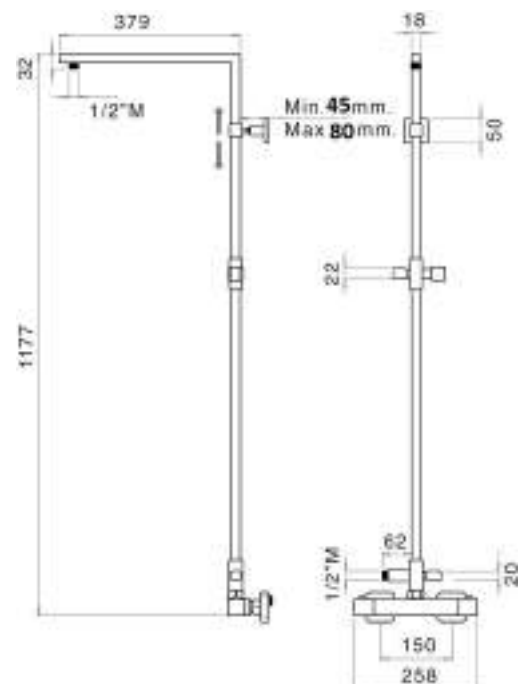

C56-TM1Q

Colonna doccia in ottone cromato fissa sezione quadra 18x18 mm, con cursore ottone e supporto rettangolare, deviatore e termostatico TM1Q

Brass shower column fixed, with slider and rectangular support, diverter and thermostatic mixer TM1Q

cod. _____ fin. _____
56N00000B0CR Cromo

Colonna doccia in ottone cromato fissa sezione quadra 18x18 mm, con cursore ottone e supporto rettangolare, deviatore e termostatico TM1Q, soffione PARIGI SD3225 250X250 mm, doccia GLAMOUR DC5048 e flessibile cm 150 D/A

Fixed brass shower column size 18x18 mm with brass slider, with height-adjustable support, diverter and thermostatic mixer TM1Q, PARIGI shower head SD3225 250X250 mm, GLAMOUR shower DC5048, double lock flexible 150 cm

cod. _____ fin. _____
TM1Q56058CR Cromo