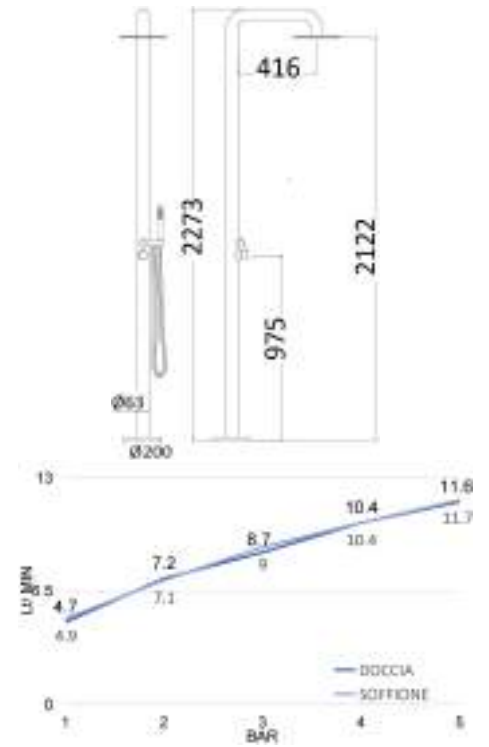

CLAIL1051

Colonna doccia in acciaio inox 316 con miscelatore soffione Ø 250 mm, doccia e flessibile

Stainless steel 316 column with mixer, showerhead, shower and flexible hose

cod. fin.
CLAIL1051AS Acciaio spazzolato