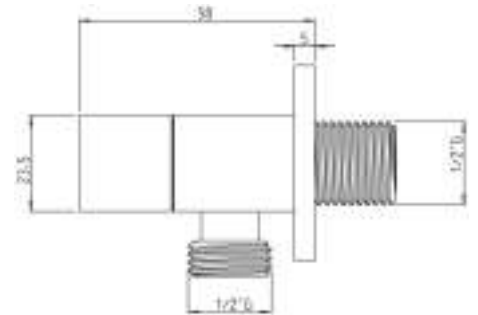

RU0080

Rubinetto quadrato sottolavabo in ottone 1/2 M x 1/2 M e 1/2 M x 3/8 M

Brass squared under wash basin tap 1/2 M x 1/2 M and 1/2 M x 3/8 M