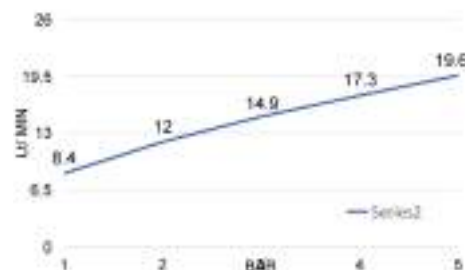

cod.	fin.
MX1E00003CR	Cromo