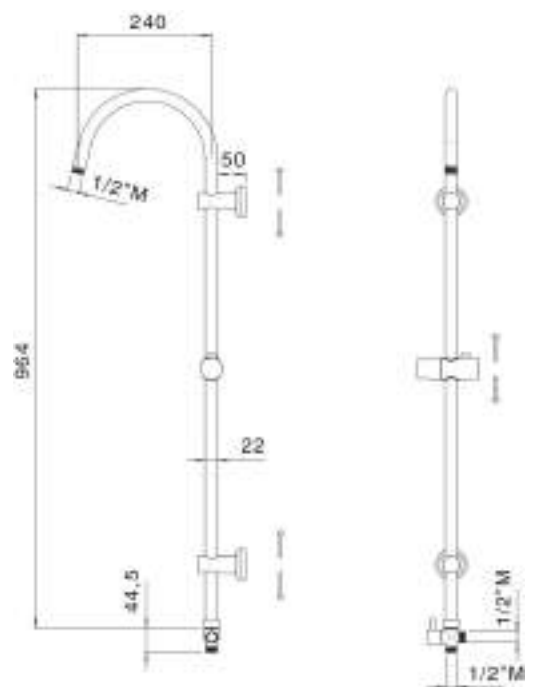

Stainless steel shower column Ø 22 mm, abs slider, with adjustable support complete with diverter, CHELSEA Ø 200 mm SD3922 showerhead, KITMARINE DCKITMAR shower, flexible double lock 150 cm and 60 cm

cod.	fin.	€
C19B449KMCR	Cromo	77,00