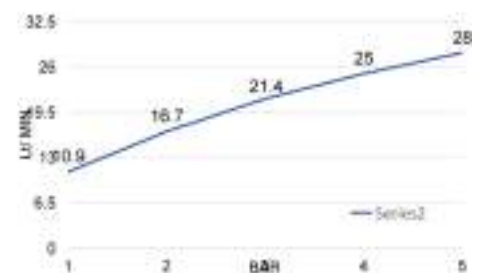

cod.	fin.
RUIS12121BO	Bianco opaco
RUIS12121CR	Cromo
RUIS12121DO	Oro
RUIS12121NO	Nero opaco
RUIS12121NS	Nichel spazzolato
RUIS12121OA	Bronzo
RUIS12121RA	Rame