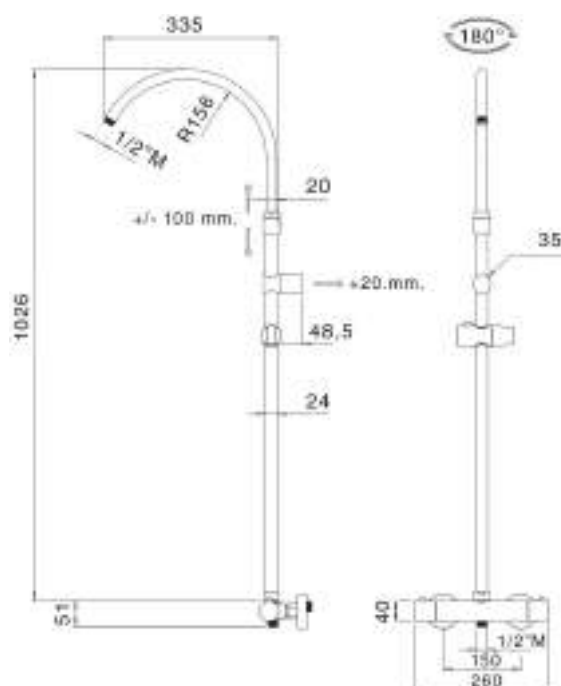

Colonna doccia Ø 24 mm in ottone con cursore in abs, regolabile in altezza e orientabile con supporto scorrevole e regolabile in profondità, termostatico con deviatore incorporato TM3C

Brass adjustable shower column Ø 24 mm with abs slider and revolving arm, adjustable support, thermostatic with diverter TM3C

cod.	fin.	€
05S00000A0CR	Cromo	344,00

Colonna doccia Ø 24 mm in ottone con cursore in abs, regolabile in altezza e orientabile, supporto scorrevole e regolabile in profondità, termostatico con deviatore incorporato TM3C, completa di soffione ROMA SD3325 ø 250 mm, doccia STAR DC5039, flessibile cm 150 D/A

Brass adjustable shower column Ø 24 mm with abs slider and revolving arm, adjustable support, thermostatic with diverter TM3C, complete with ROMA shower head SD3325 ø 250 mm, STAR shower DC5039, double lock flexible cm 150

cod.	fin.	€
05S22274A0CR	Cromo	451,00

Colonna doccia in ottone cromato Ø 24 mm con cursore in abs, regolabile in altezza e orientabile con supporto scorrevole e regolabile in profondità, termostatico con deviatore incorporato TM3C, completa di soffione LINZ SD2725 ø 250 mm, doccia ARTIST DC5055, flessibile cm 150 D/A

Brass adjustable shower column Ø 24 mm with abs slider and revolving arm, adjustable support, thermostatic with diverter TM3C, complete with LINZ shower head SD2725 ø 250 mm, ARTIST shower DC5055, double lock flexible cm 150

cod.	fin.	€
05S69264A0CR	Cromo	468,00