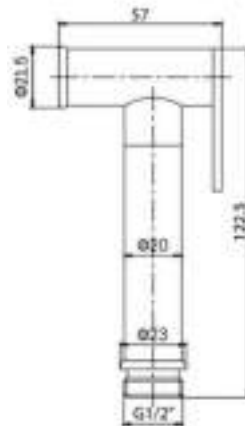

REFLEX

DC5079

Doccia shut off in ottone, attacco 1/2M

Brass shut off shower 1/2 M connection

cod.	fin.	pack.
DC5079101BO	Bianco opaco	Box
DC5079101CR	Cromo	Box
DC5079101DO	Oro	Box
DC5079101NO	Nero opaco	Box
DC5079101NS	Nichel spazzolato	Box
DC5079101OA	Bronzo	Box
DC5079101RA	Rame	Box