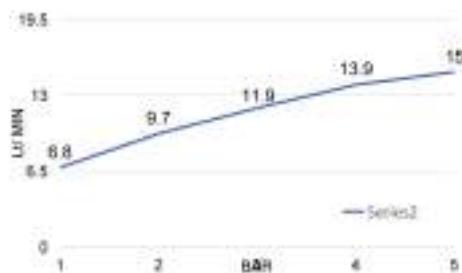

cod.	fin.
MXDD00HHQCR	Cromo