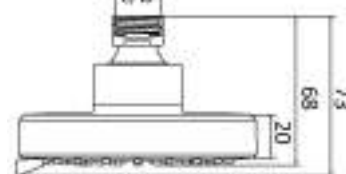

MIRROR

Soffione idromassaggio anticalcare 3 getti in abs, attacco 1/2 F completo di snodo

3 jets hydromassage abs shower head with rubber clean, 1/2 F connection