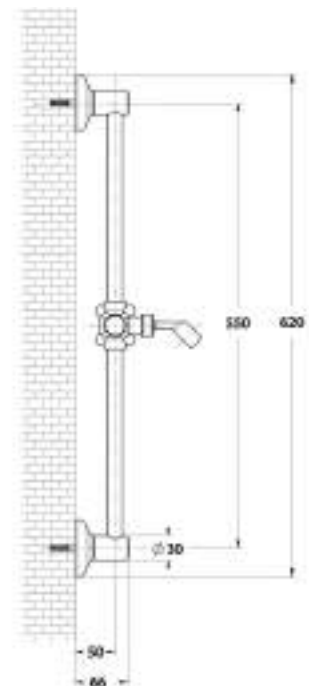

OTELLO MATILDE

Saliscendi in ottone stile antico Ø 18 mm lunghezza totale 62 cm completo di doccia MATILDE LUSO con manopola ottone o manopola moplen e disco ottone, flessibile 150 cm D/A

Brass sliding rail old style Ø 18 mm overall length 62 cm with MATILDE LUSO handshower brass handle or moplen handle, brass disk, flexible hose 150cm double interlock

doccia con manopola ottone

shower with brass handle

cod.	fin.
SL9A4M1D8CG	Cromo/Oro
SL9A4M1D8DO	Oro
SL9A4M1D8NS	Nichel spazzolato
SL9A4M1D8OA	Bronzo
SL9A4M1D8RA	Rame

doccia con manopola bianca moplen

shower whit moplen white handle

cod.	fin.
SL9A4M2D8CG	Cromo/Oro
SL9A4M2D8DO	Oro
SL9A4M2D8NS	Nichel spazzolato
SL9A4M2D8OA	Bronzo
SL9A4M2D8RA	Rame