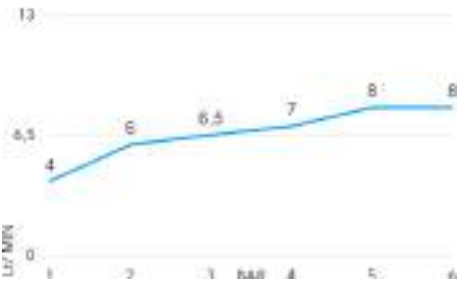

ALICANTE

Soffione in acciaio ultrasottile con anticalcare, attacco 1/2 F completo di snodo

Antiscale ultra flat stainless steel showerhead with 1/2 F adjustable connection

cod.	var.	fin.
SD2832003CR	300x200 mm	Cromo