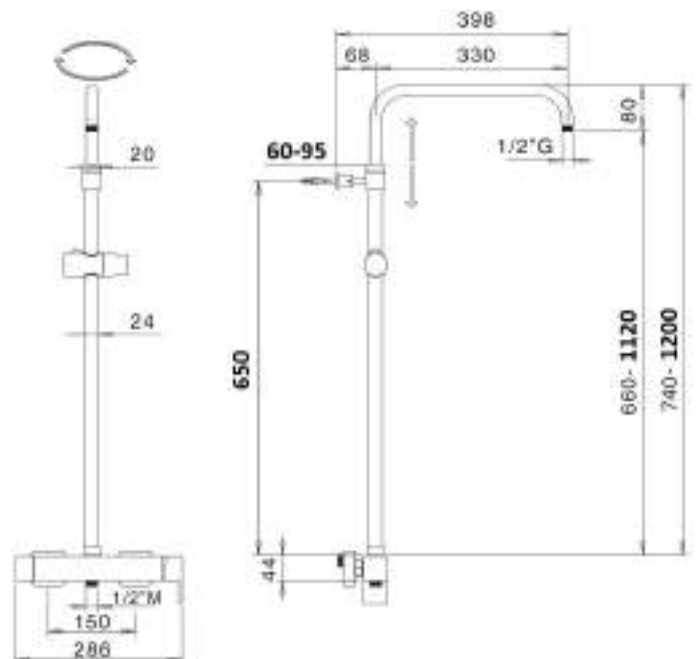

CON TERMOSTATICO TM3C

WITH THERMOSTATIC TM3C

cod.	fin.
40S69104B0BO	Bianco opaco
40S69104B0CR	Cromo
40S69104B0DO	Oro
40S69104B0NO	Nero opaco
40S69104B0NS	Nichel spazzolato
40S69104B0OA	Bronzo
40S69104B0OS	Oro spazzolato opaco
40S69104B0RA	Rame