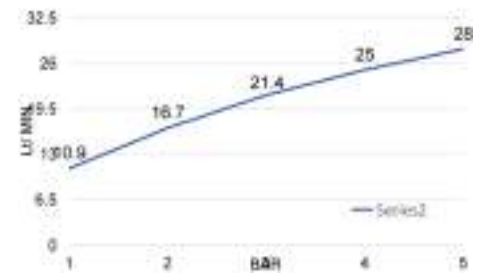

RUIS13

Rubinetto per idroscopino in ottone 1/2 M x 1/2 M con supporto doccia (acqua fredda)

Brass stop valve 1/2 M x 1/2 M with shower support (cold water)