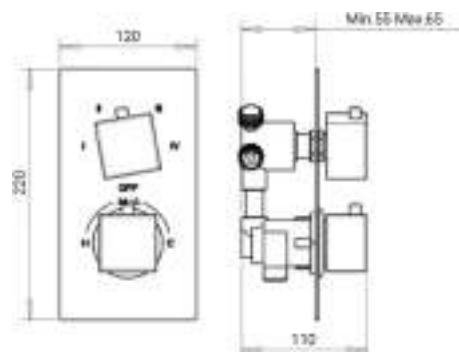

TM4VQ

Termostatico doccia incasso in ottone 4 vie

Thermostatic brass concealed shower mixer 4 ways

cod.	fin.
TM4VQ0003CR	Cromo