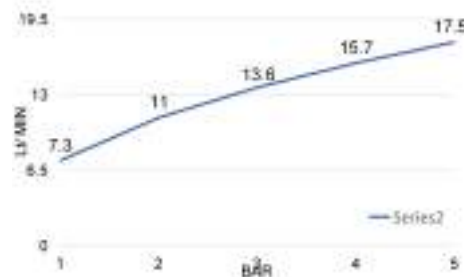

cod.	fin.	pack.
DC5086001CR	Cromo	Bag
DC5086009CR	Cromo	Box

TOPAZIO

DC5209

Doccia idromassaggio anticalcare 5 getti in abs, attacco 1/2 M

Abs 5 jets hydromassage antiscale handshower 1/2 M connection

cod.	fin.	pack.
DC5209001CR	Cromo	Bag
DC5209009CR	Cromo	Box