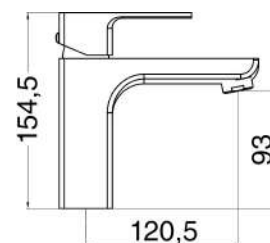

1 bar	2 bar	3 bar	4 bar	5 bar
5,6	7,8	8,7	11,8	13

cod.	var.	fin.	€
MXLAMCNXCCR		Cromo	78,00
MXLAMCNXCNO		Nero opaco	96,00